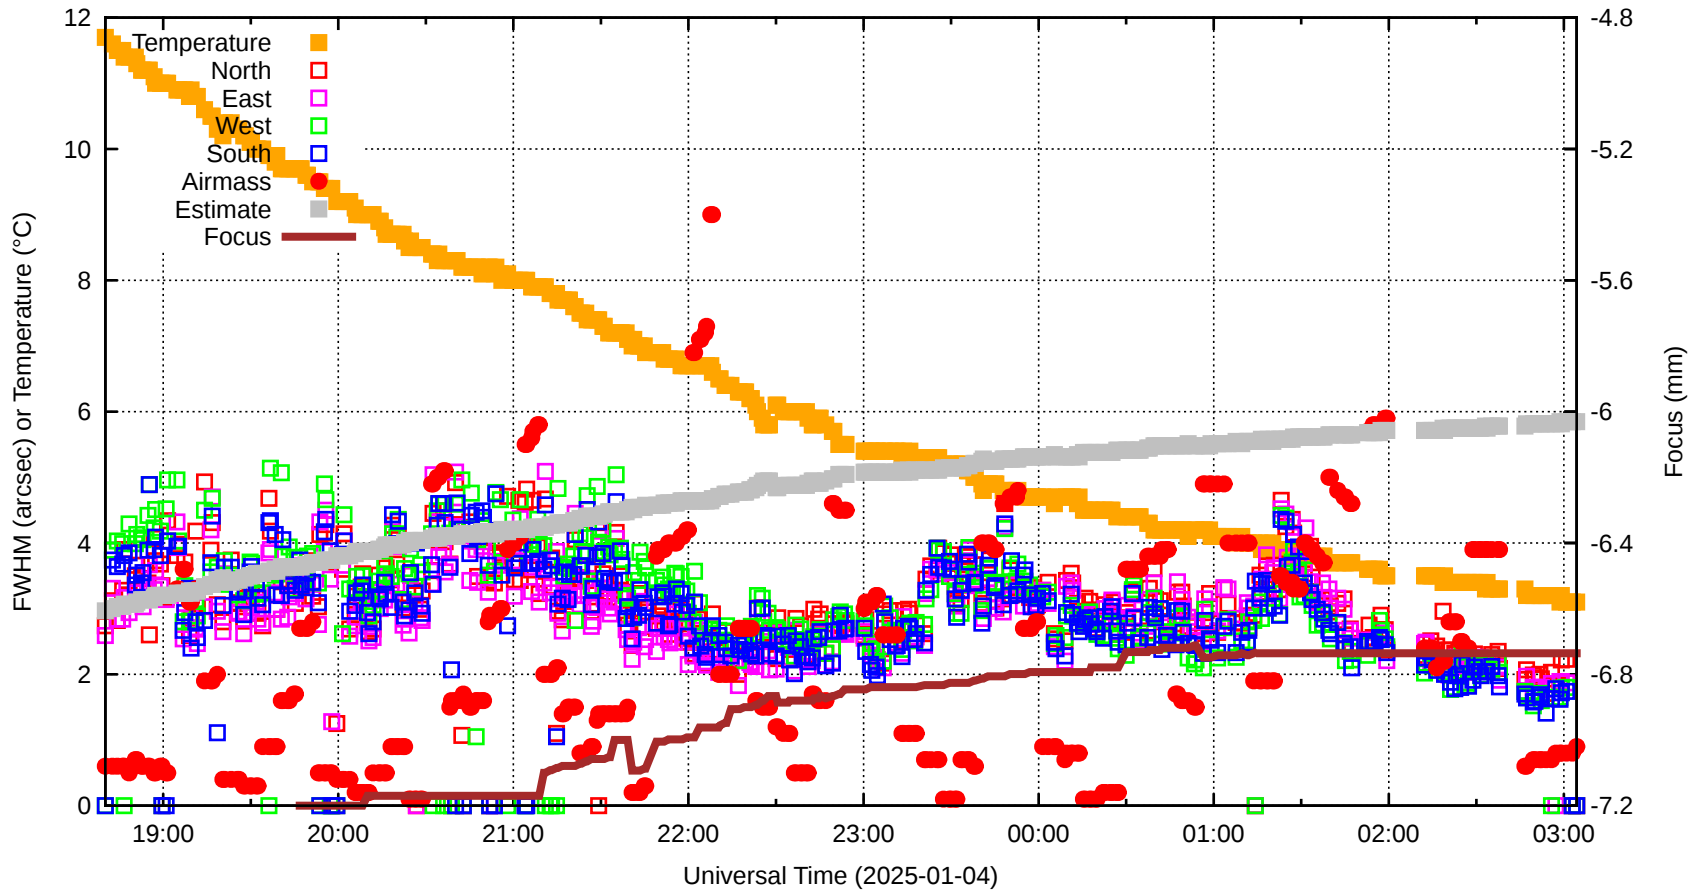

FFT (FWHM-FOCUS-TEMP) Monitoring

EST=-6.030 FOC=-6.736

sdN=0.0

fwN=0.00

sdE=0.0

20240104T184108.0001.fits

sdW=0.0

SecZ=1.01
Focus=-7.500
TiltEW=-440.4
TiltNS=-3.2