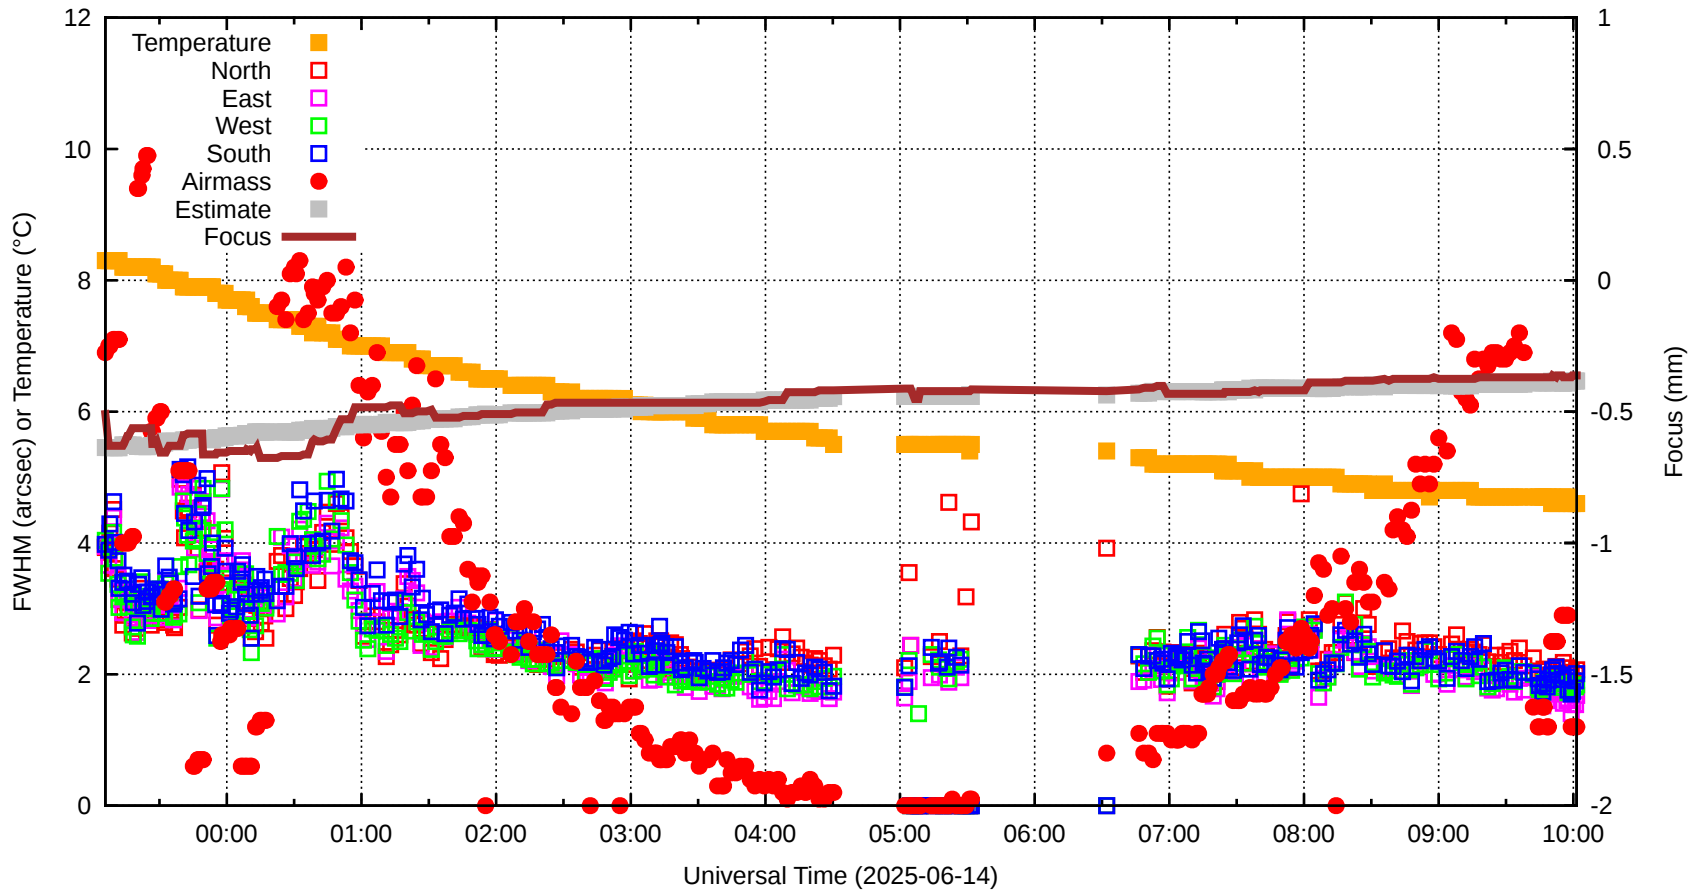

FFT (FWHM-FOCUS-TEMP) Monitoring

EST=-0.382 FOC=-0.362

0 0 0 0 0 0 0 0 0 0

0 0 0 0 0 0 0 0 0

0 0 0 0 0 0 0 0 0

0 0 0 0 0 0 0 0 0

0 0 0 0 0 0 0 0 0

0 0 0 0 0 0 0 0 0