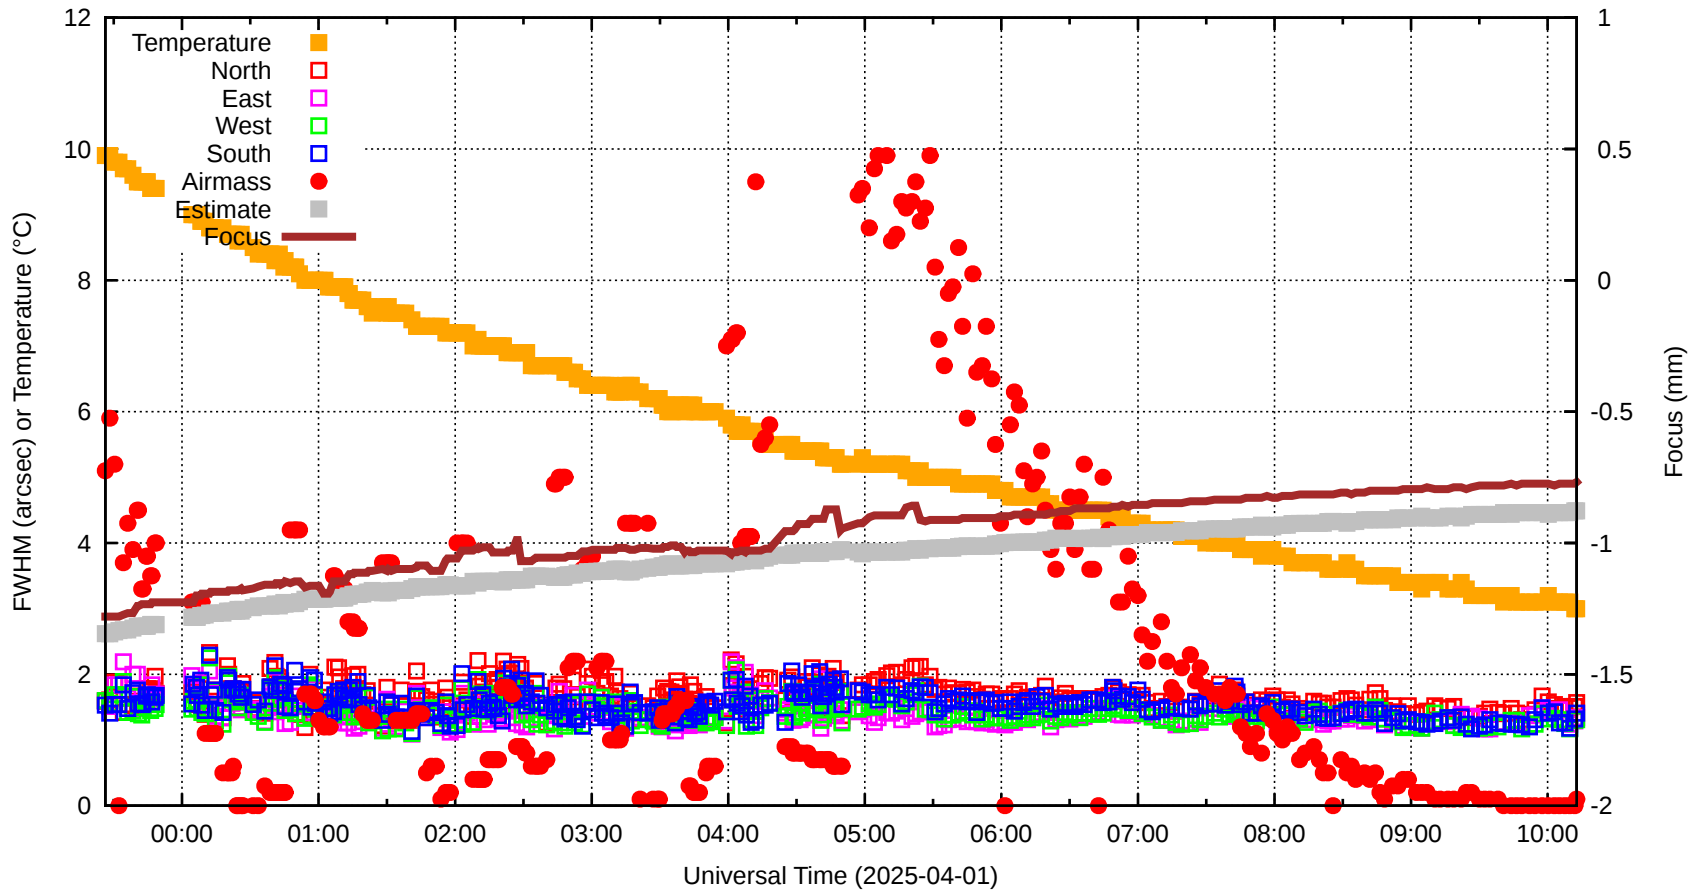

FFT (FWHM-FOCUS-TEMP) Monitoring

EST=-0.878 FOC=-0.768

0

0

0

0

0

0