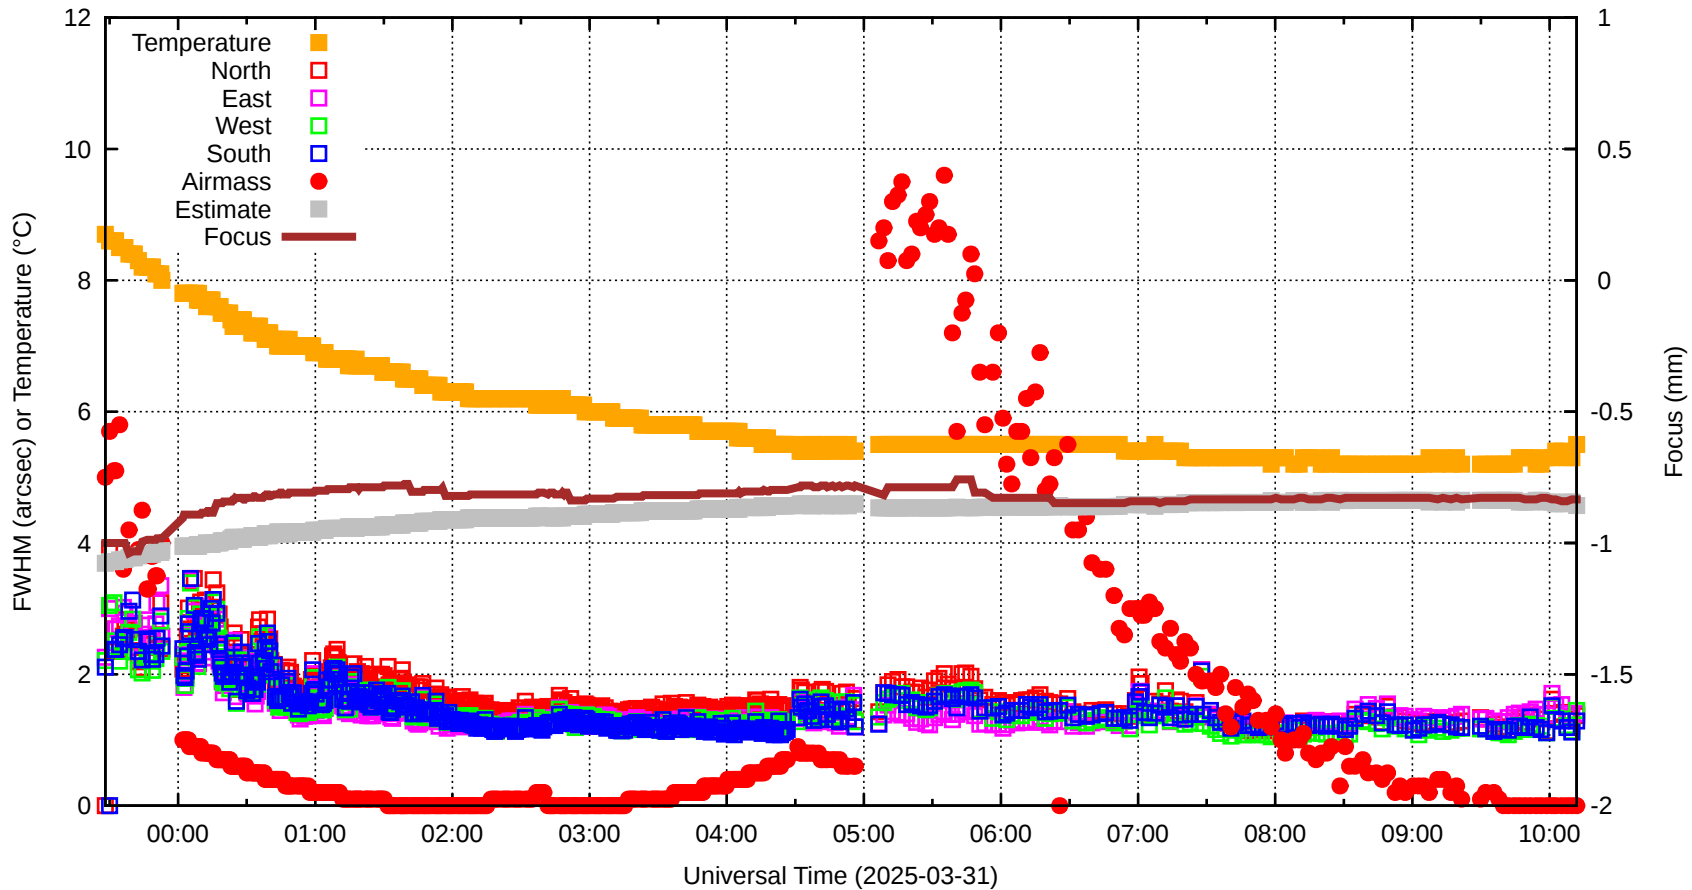

FFT (FWHM-FOCUS-TEMP) Monitoring

EST=-0.858 FOC=-0.834

0

0

0

0

0

0