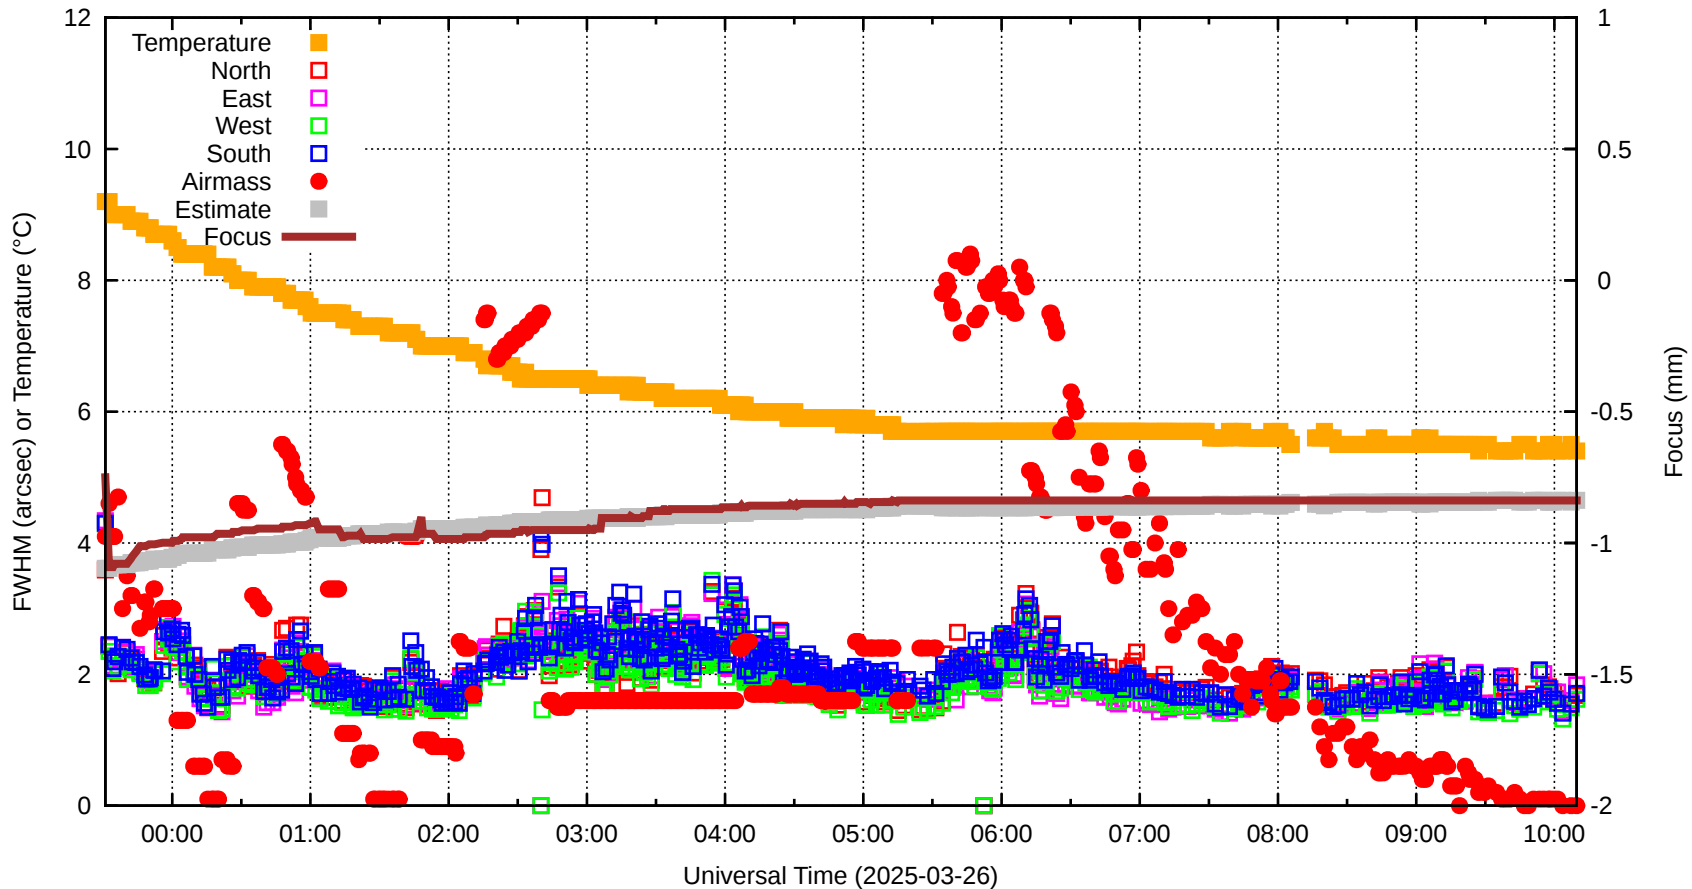

FFT (FWHM-FOCUS-TEMP) Monitoring

EST=-0.838 FOC=-0.838

0 0 0 0 0 0 0 0 0

0

0

0

0

0