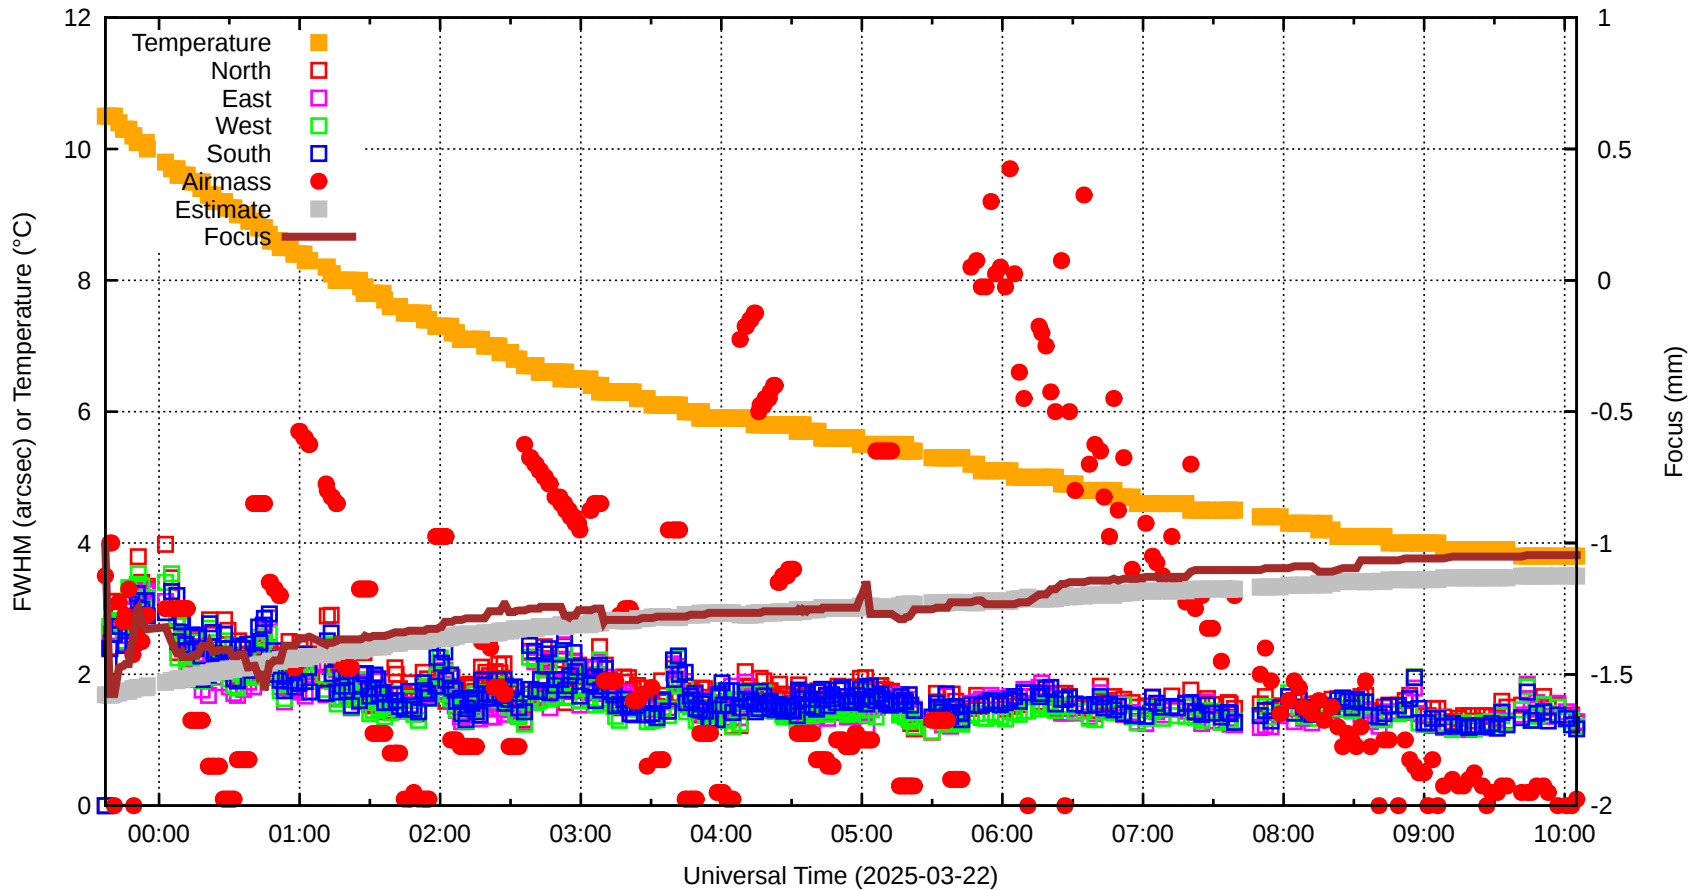

FFT (FWHM-FOCUS-TEMP) Monitoring

EST=-1.126 FOC=-1.046

sdN=712.2

fwN=0.00

sdE=692.0

20250321T233704.0001.fits

sdW=480.2

SecZ=1.35