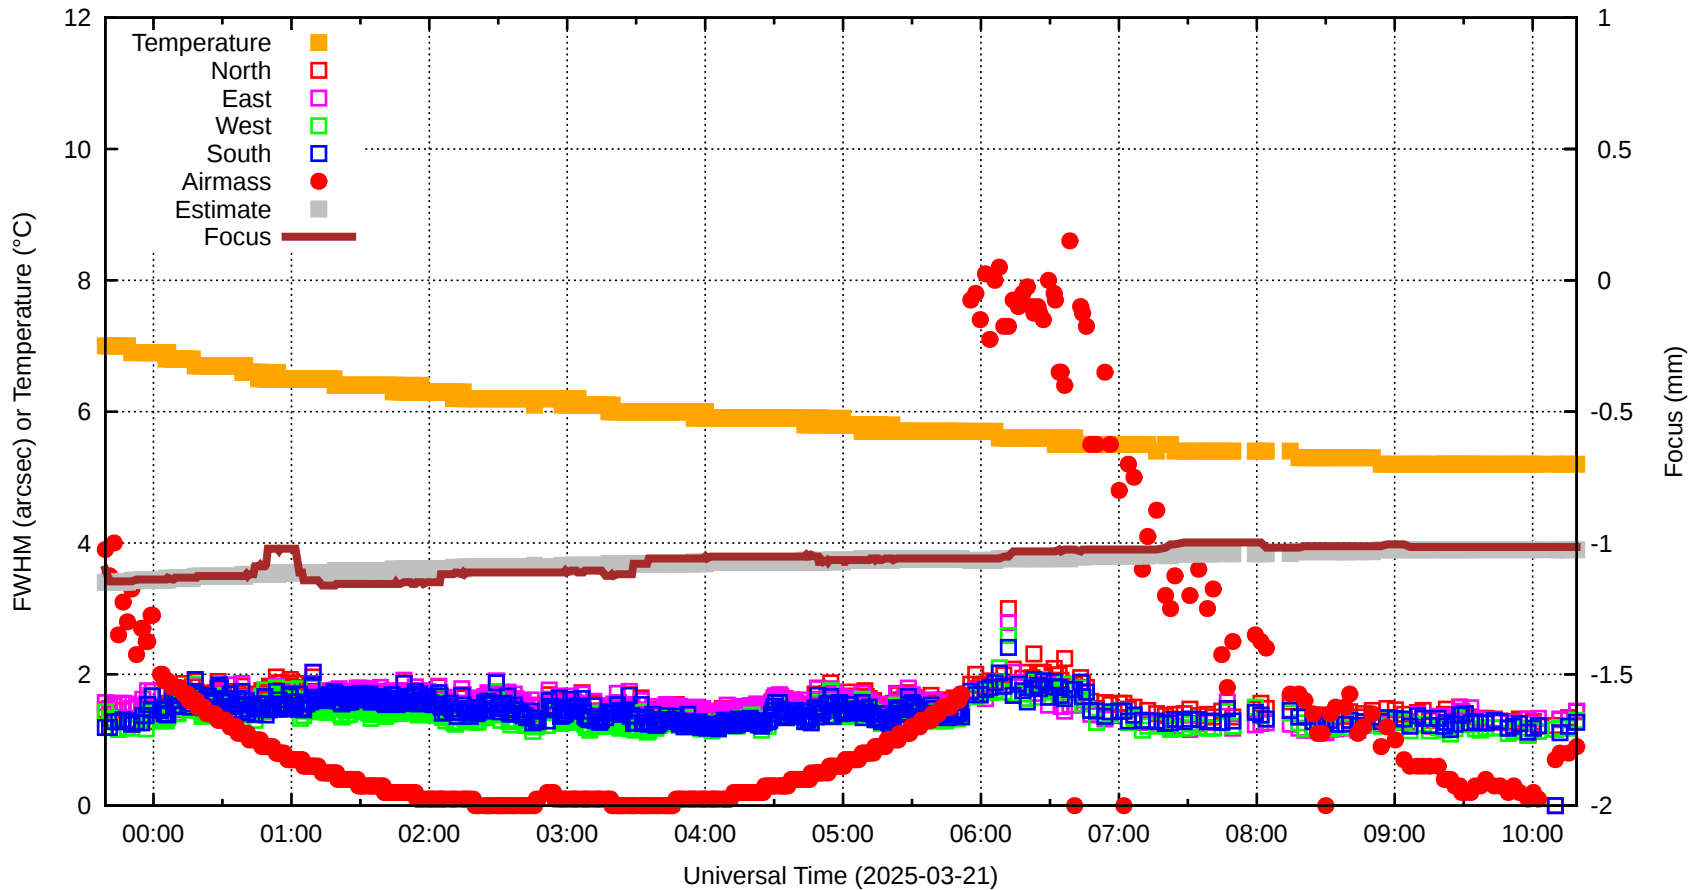

FFT (FWHM-FOCUS-TEMP) Monitoring

EST=-1.025 FOC=-1.015

0 0 0 0 0 0 0 0 0

0

0

0

0

0