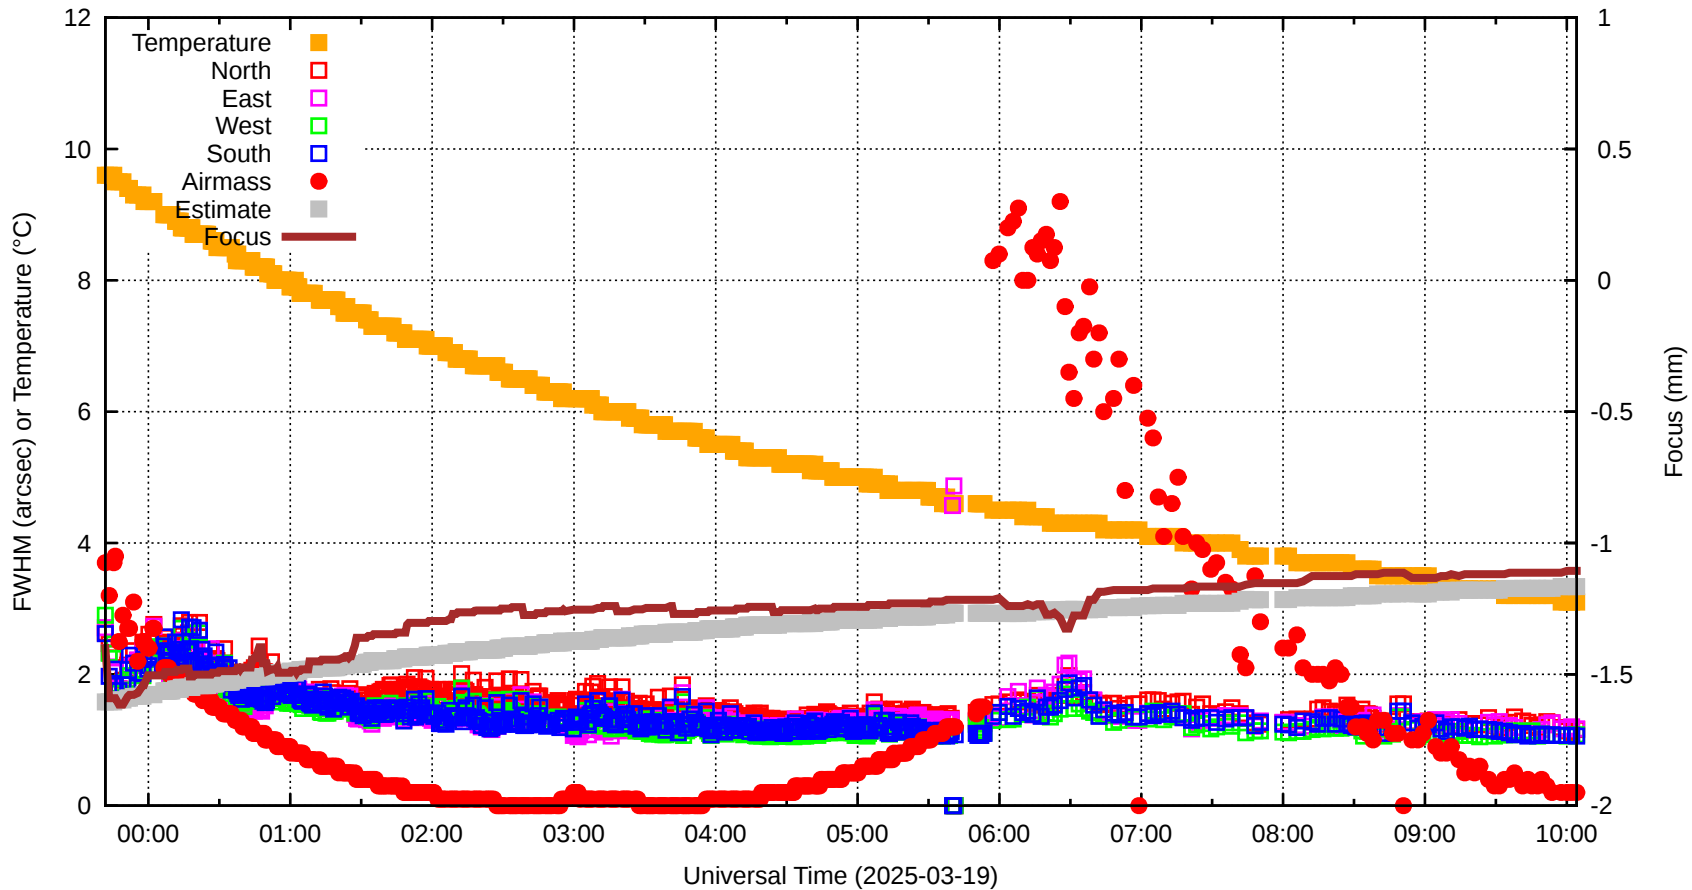

# FFT (FWHM-FOCUS-TEMP) Monitoring

EST=-1.166 FOC=-1.106

0 0 0 0 0 0 0 0 0

0

0

0

0

0