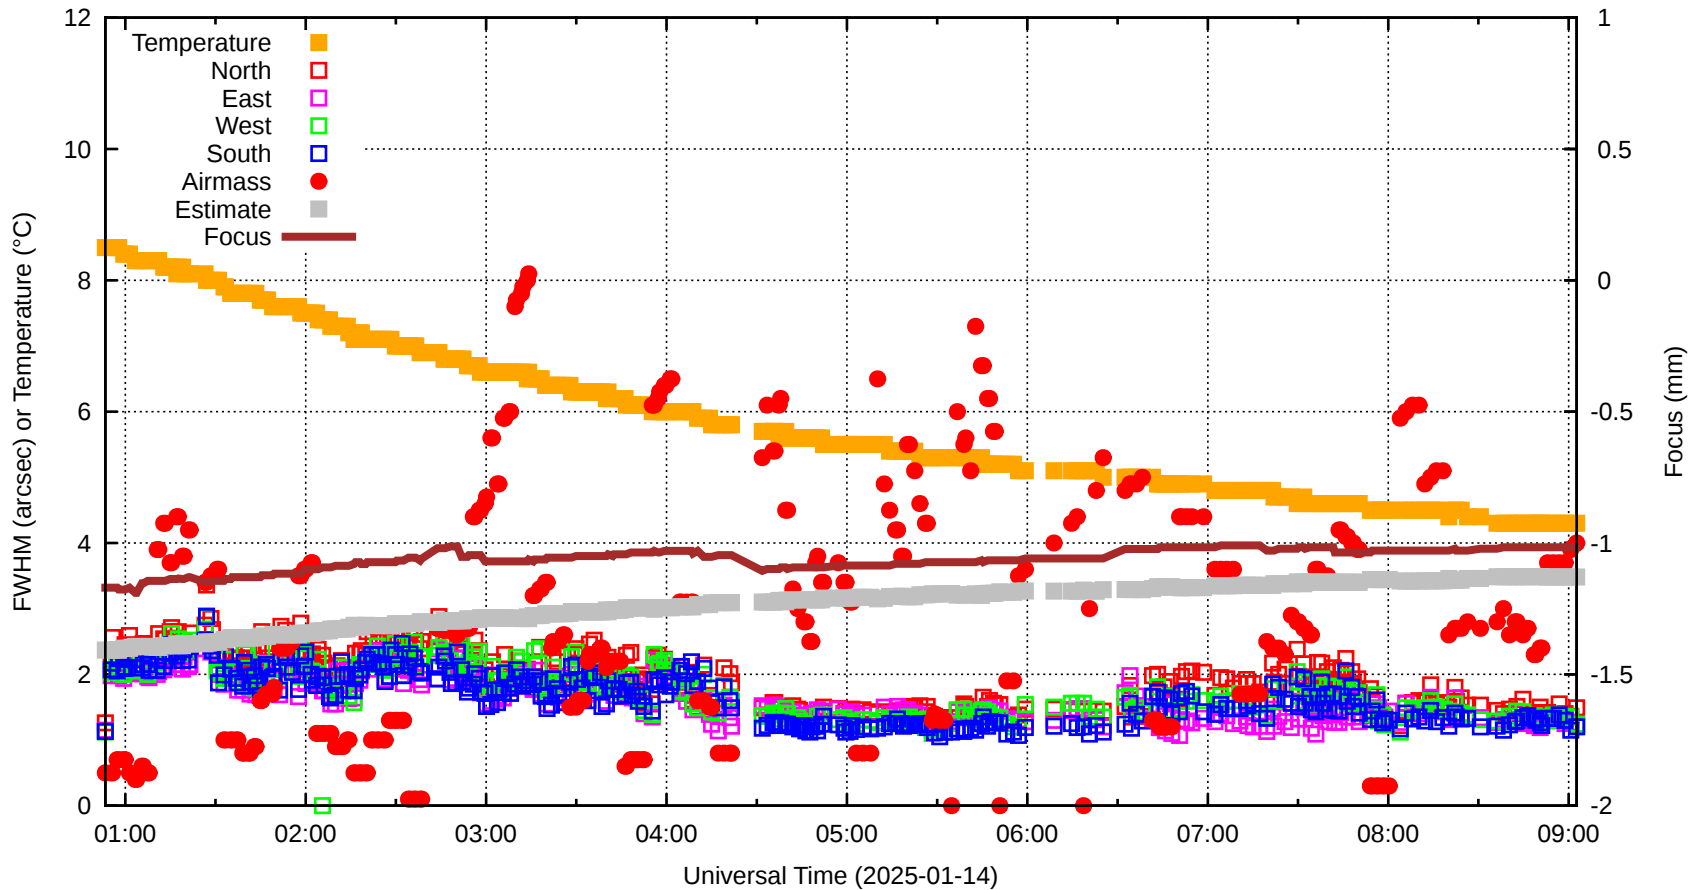

# FFT (FWHM-FOCUS-TEMP) Monitoring

EST=-1.126 FOC=-1.016

0 0 0 0 0 0 0 0 0

0 0 0 0 0 0 0 0 0

0 0 0 0 0 0 0 0 0 0

0

0

0