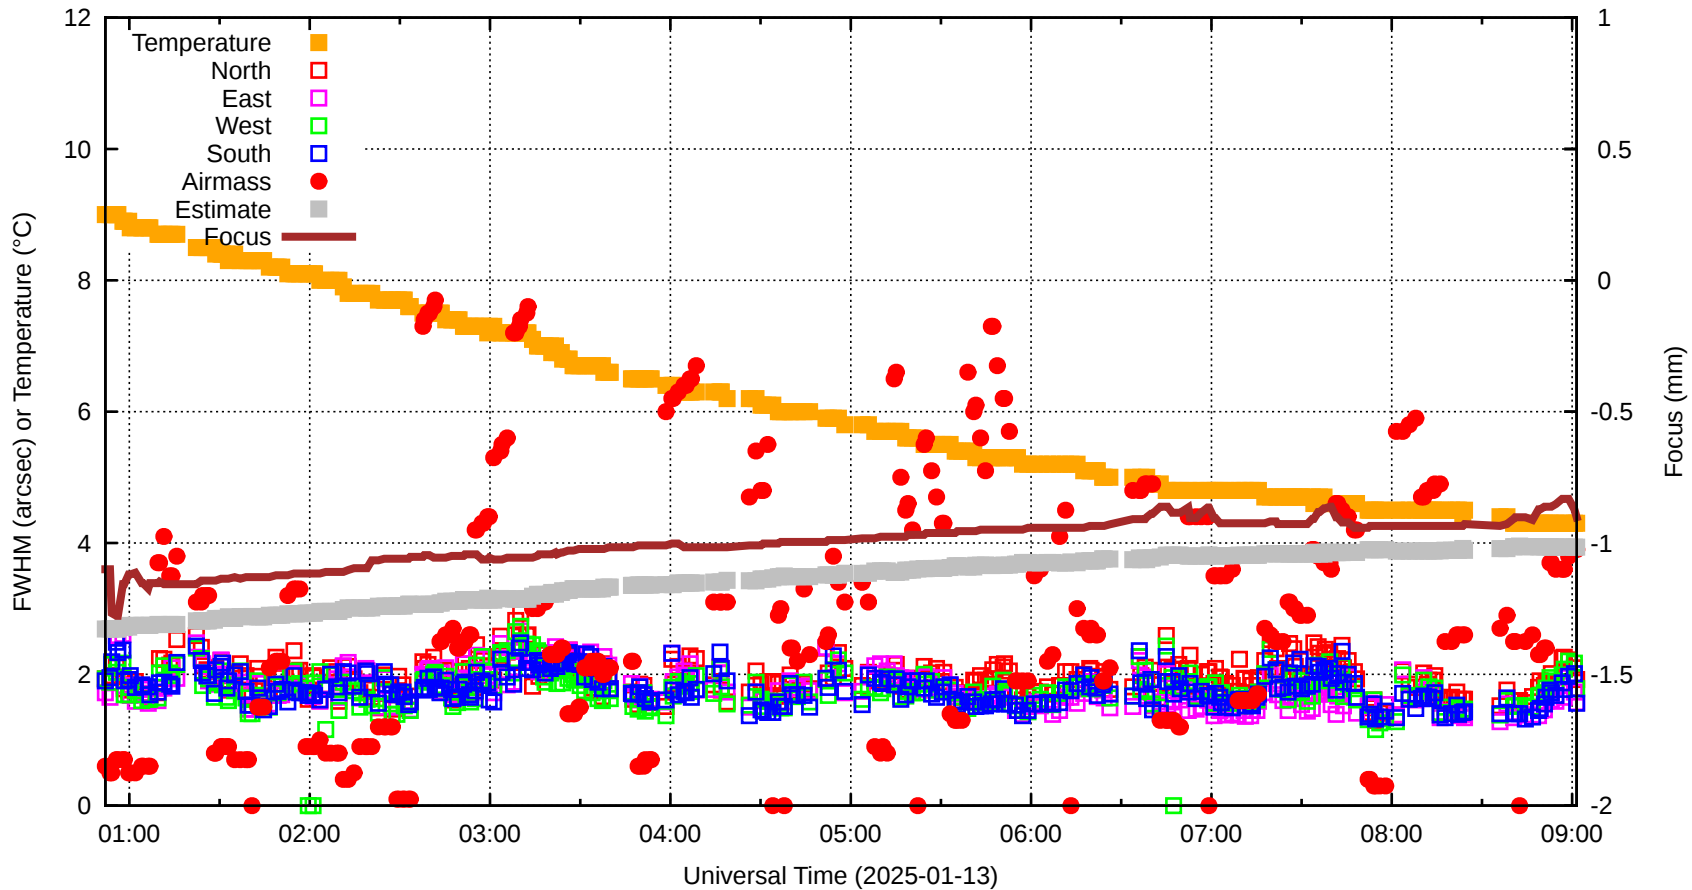

FFT (FWHM-FOCUS-TEMP) Monitoring

EST=-1.012 FOC=-0.902

0 0 0 0 0 0 0 0 0

0 0 0 0 0 0 0 0 0 0

0 0 0 0 0 0 0 0 0

0 0 0 0 0 0 0 0 0 0

0 0 0 0 0 0 0 0 0

0 0 0 0 0 0 0 0 0