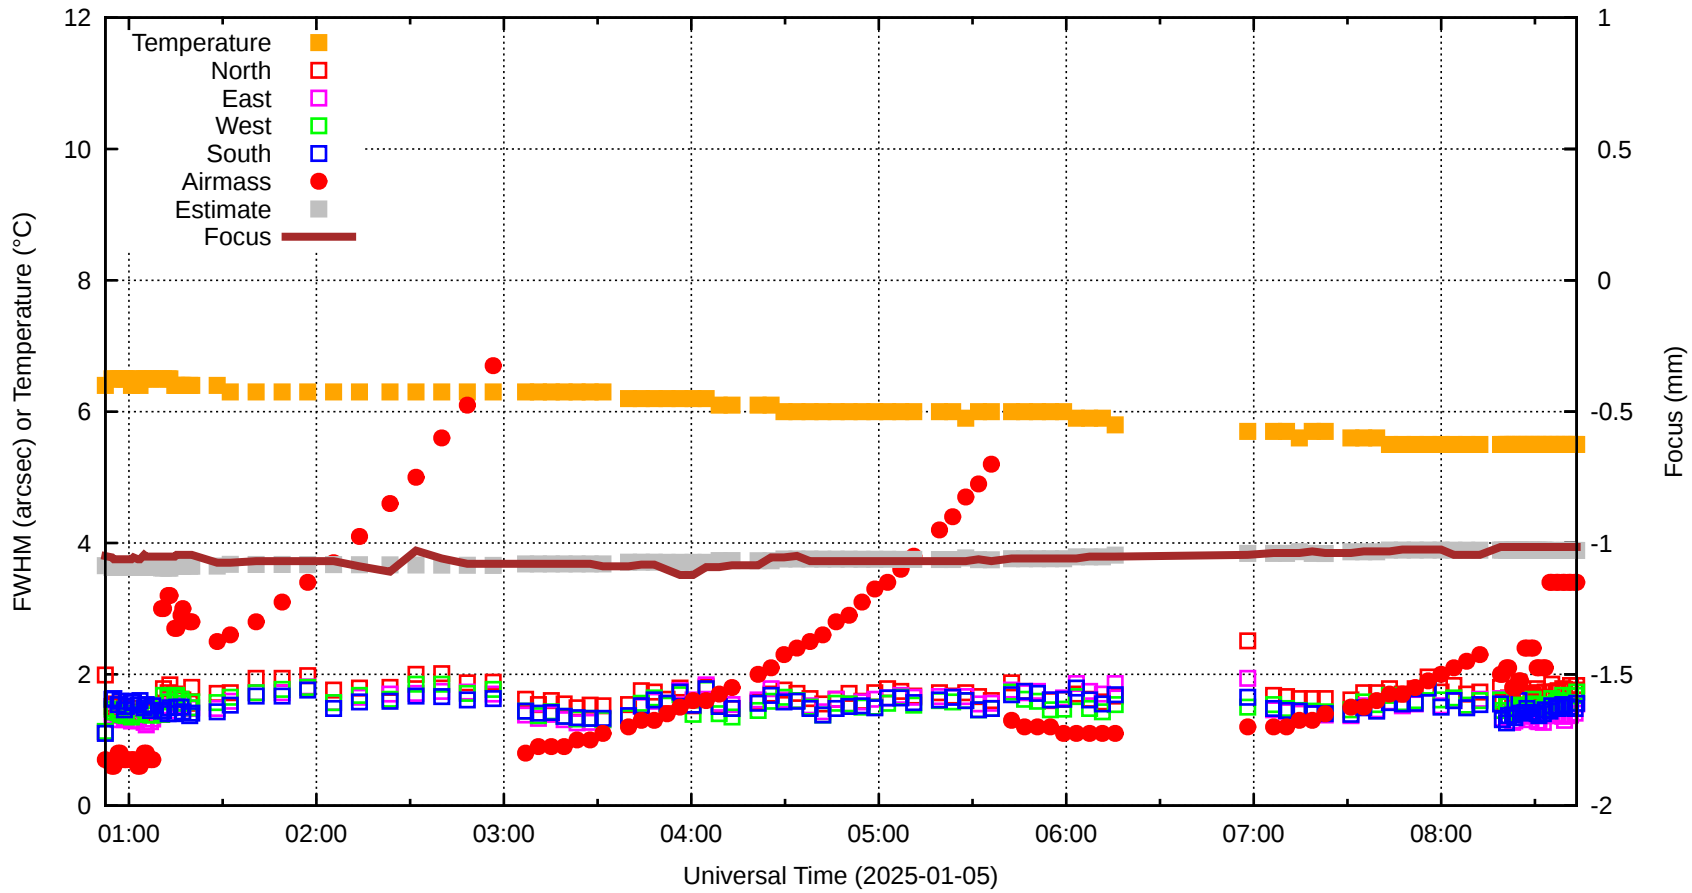

FFT (FWHM-FOCUS-TEMP) Monitoring

EST=-1.025 FOC=-1.015

0 0 0 0 0 0 0 0 0 0

0 0 0 0 0 0 0 0 0

0 0 0 0 0 0 0 0 0

0 0 0 0 0 0 0 0 0

0 0 0 0 0 0 0 0 0

0 0 0 0 0 0 0 0 0