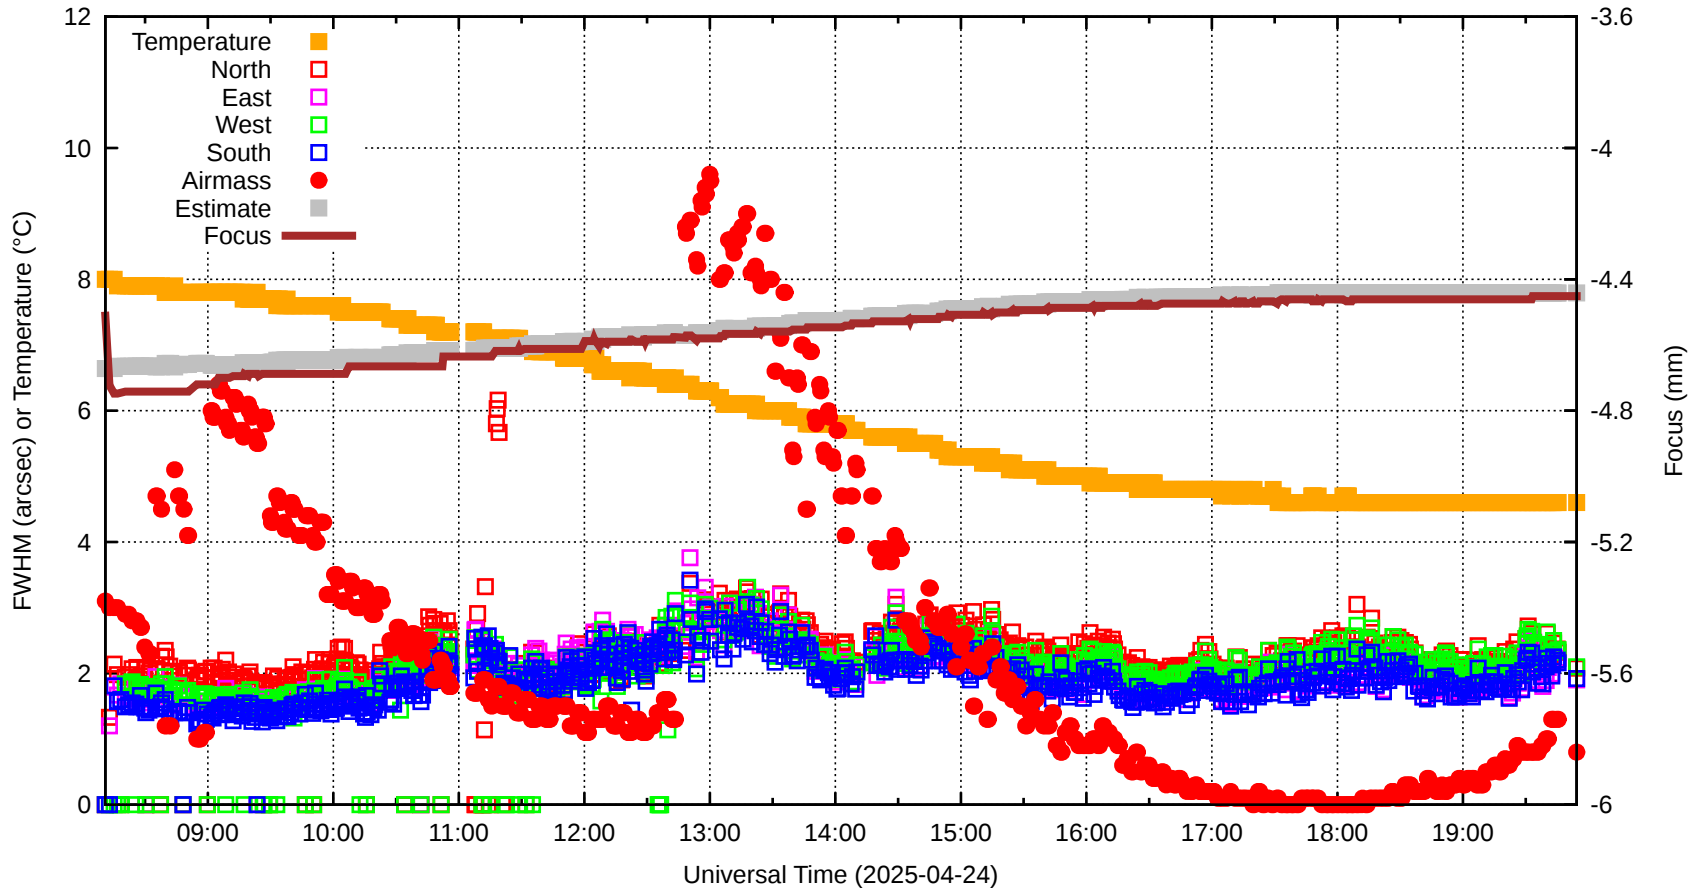

FFT (FWHM-FOCUS-TEMP) Monitoring

EST=-4.441 FOC=-4.451