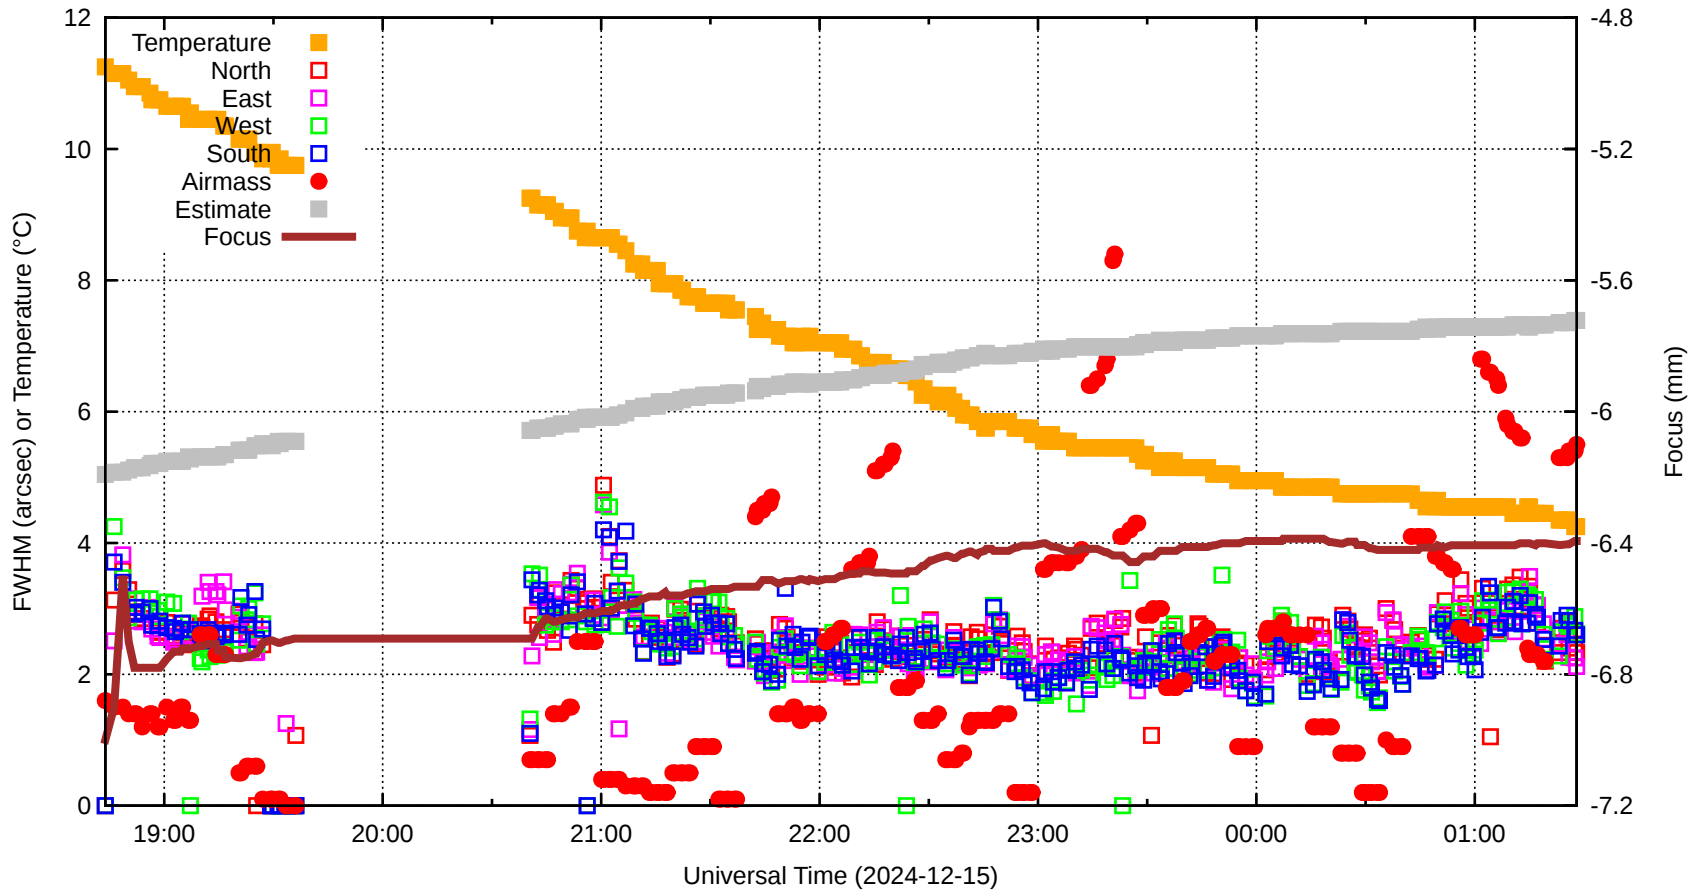

FFT (FWHM-FOCUS-TEMP) Monitoring

EST=-5.722 FOC=-6.394

sdN=0.0

fwN=0.00

sdE=0.0

20241215T184348.0001.fits

sdW=0.0

SecZ=1.16