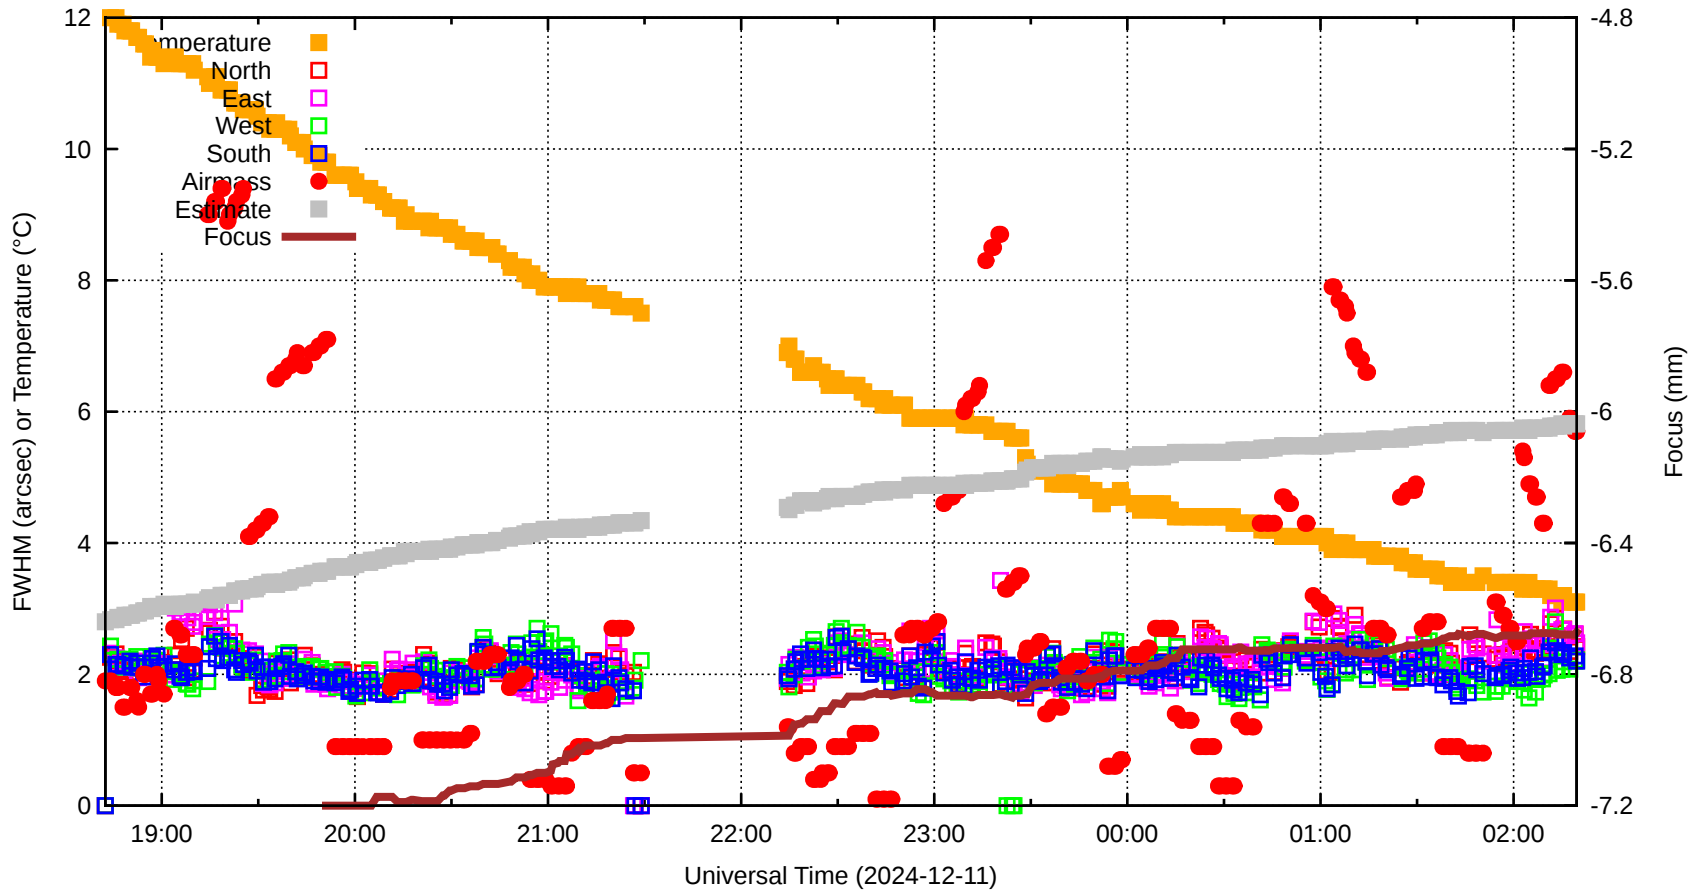

FFT (FWHM-FOCUS-TEMP) Monitoring

EST=-6.037 FOC=-6.672

sdN=0.0

fwN=0.00

sdE=0.0

20241211T184228.0001.fits

sdW=0.0

SecZ=1.19