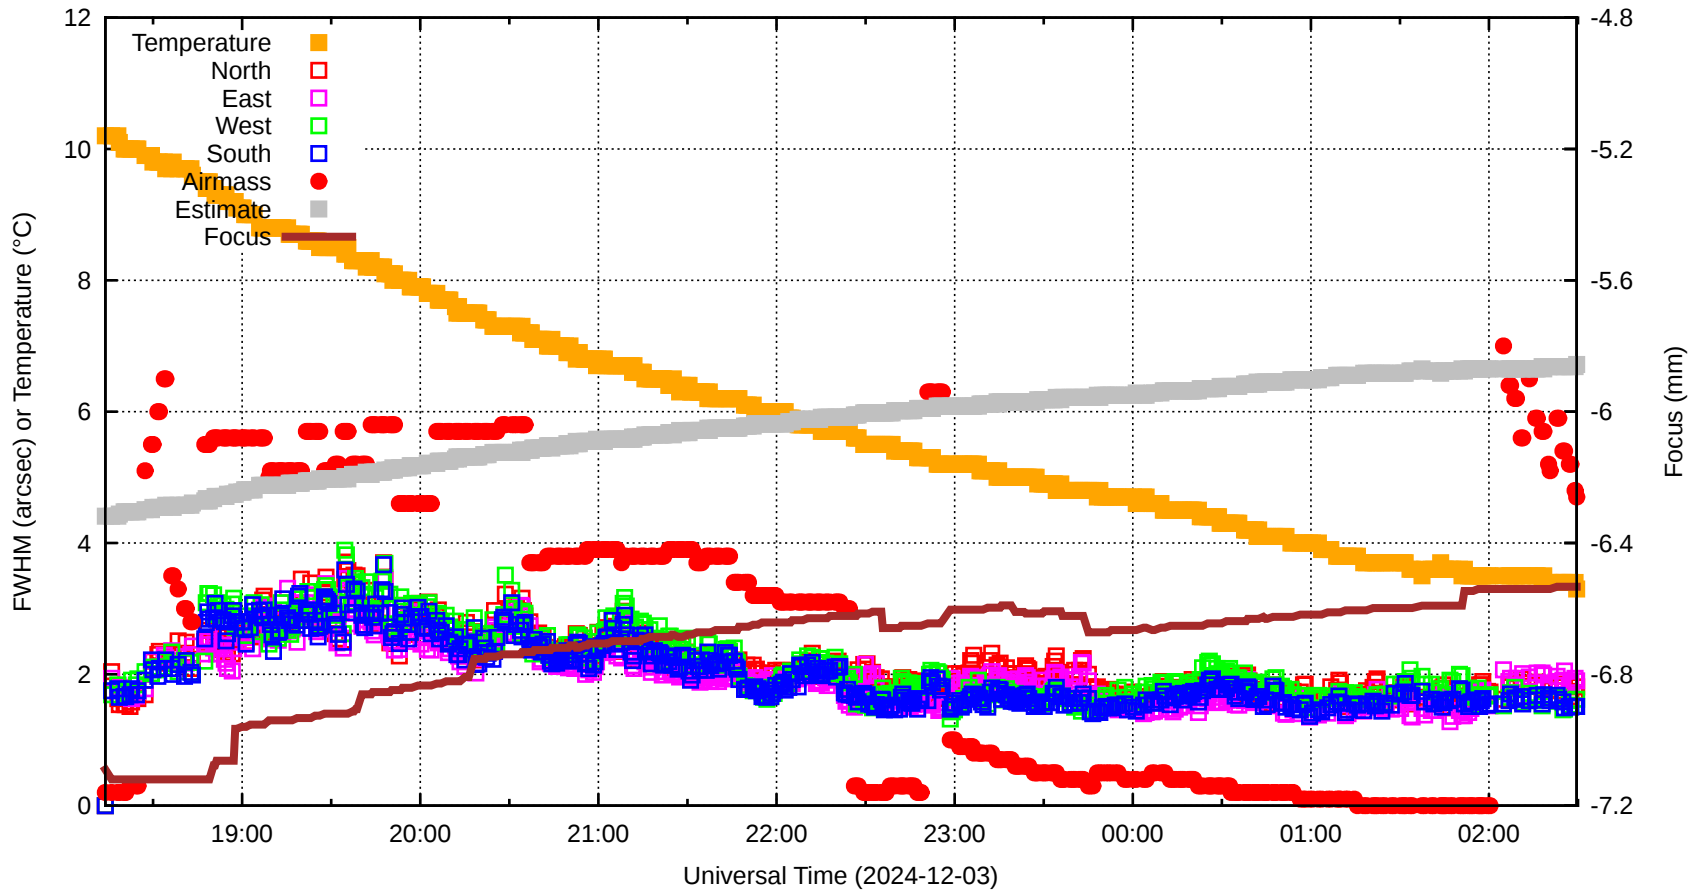

FFT (FWHM-FOCUS-TEMP) Monitoring

EST=-5.856 FOC=-6.533

sdN=0.0

fwN=0.00

sdE=0.0

20241203T181354.0001.fits

sdW=0.0

SecZ=1.02
Focus=-7.090
TiltEW=-440.4
TiltNS=-3.2