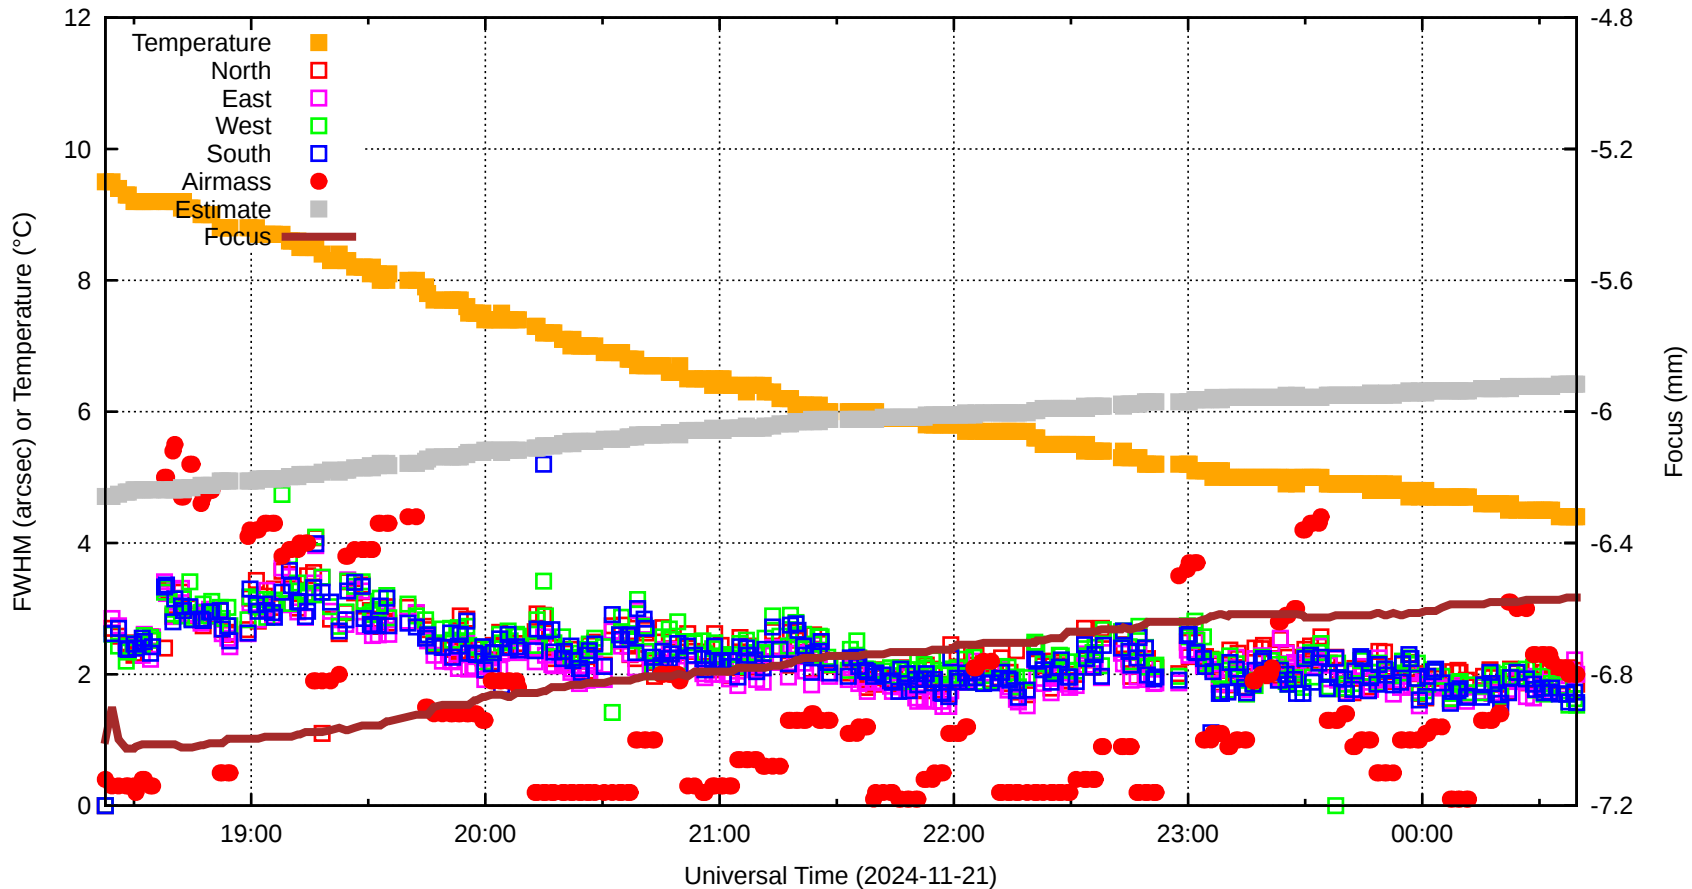

FFT (FWHM-FOCUS-TEMP) Monitoring

EST=-5.917 FOC=-6.566

sdN=0.0

fwN=0.00

sdE=0.0

20241121T182239.0001.fits

sdW=0.0

SecZ=1.04