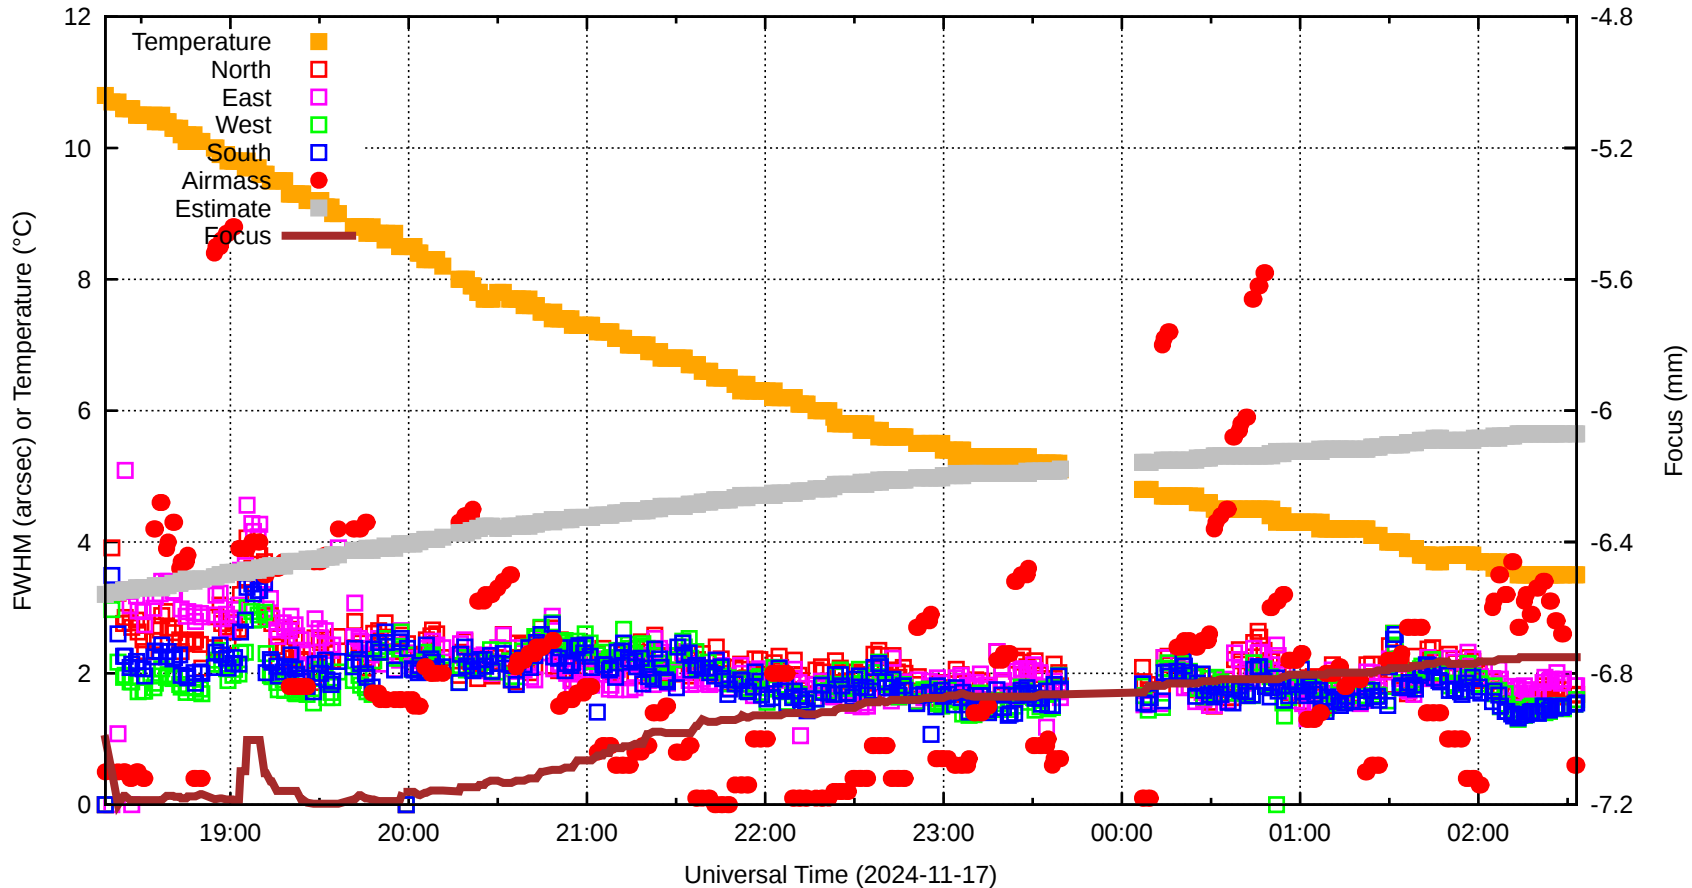

FFT (FWHM-FOCUS-TEMP) Monitoring

EST=-6.071 FOC=-6.751

sdN=0.0

fwN=0.00

sdE=0.0

20241117T181756.0001.fits

sdW=0.0

SecZ=1.05
Focus=-7.000
TiltEW=-440.4
TiltNS=-3.2