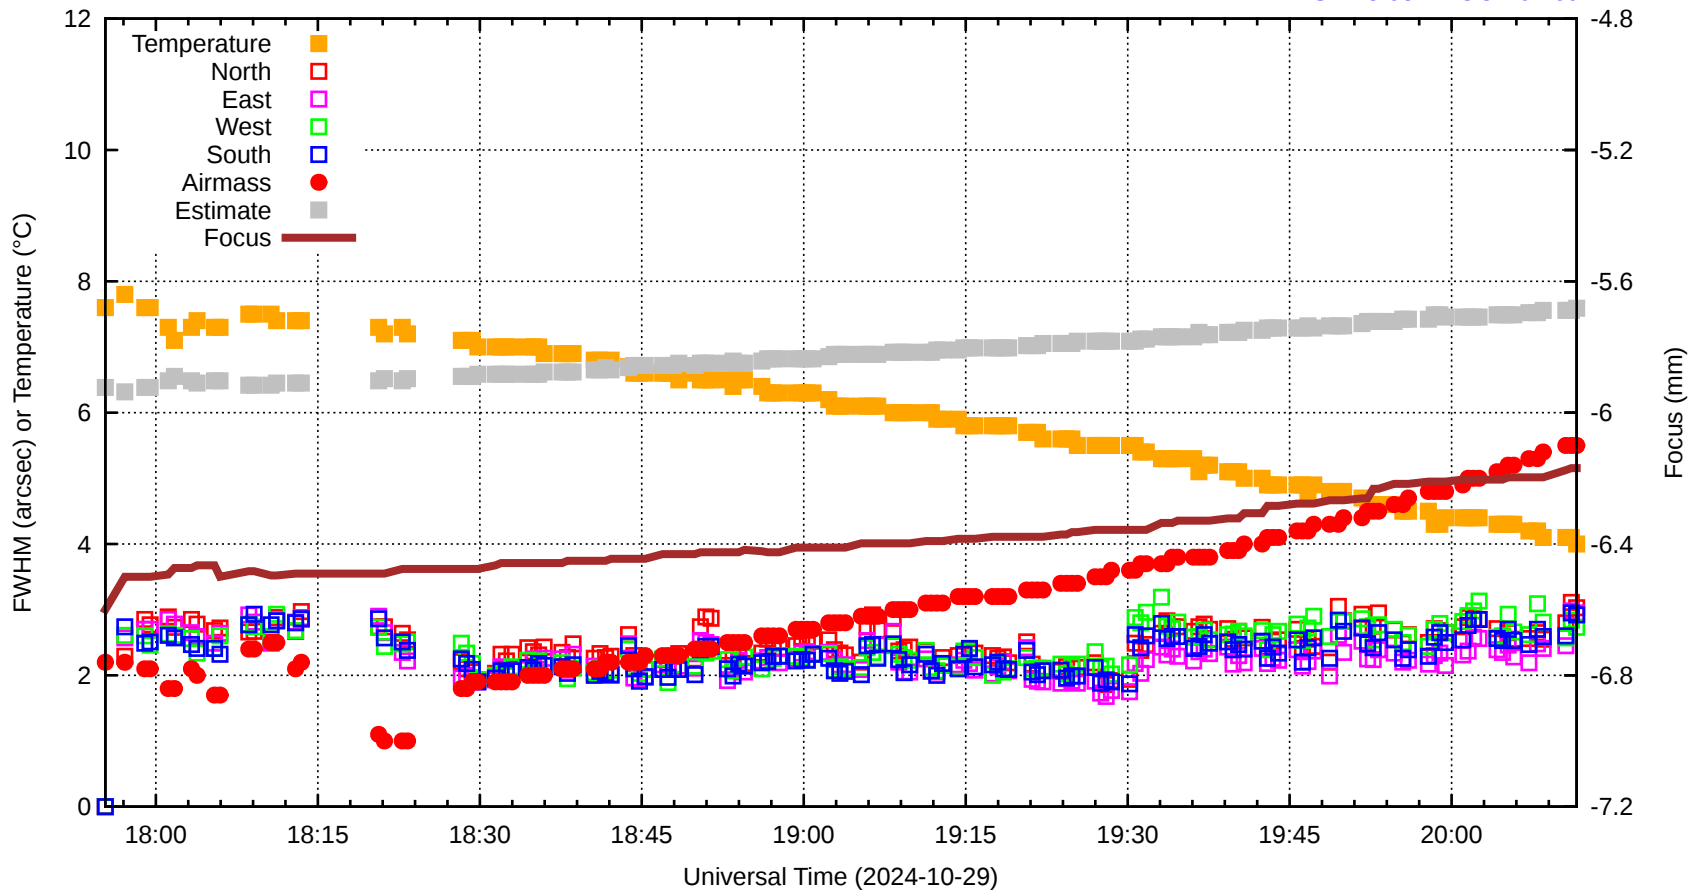

FFT (FWHM-FOCUS-TEMP) Monitoring

EST=-5.682 FOC=-6.169

sdN=0.0

fwN=0.00

sdE=0.0

20241029T175519.0001.fits

sdW=0.0

SecZ=1.22
Focus=-6.600
TiltEW=-440.3
TiltNS=-3.4