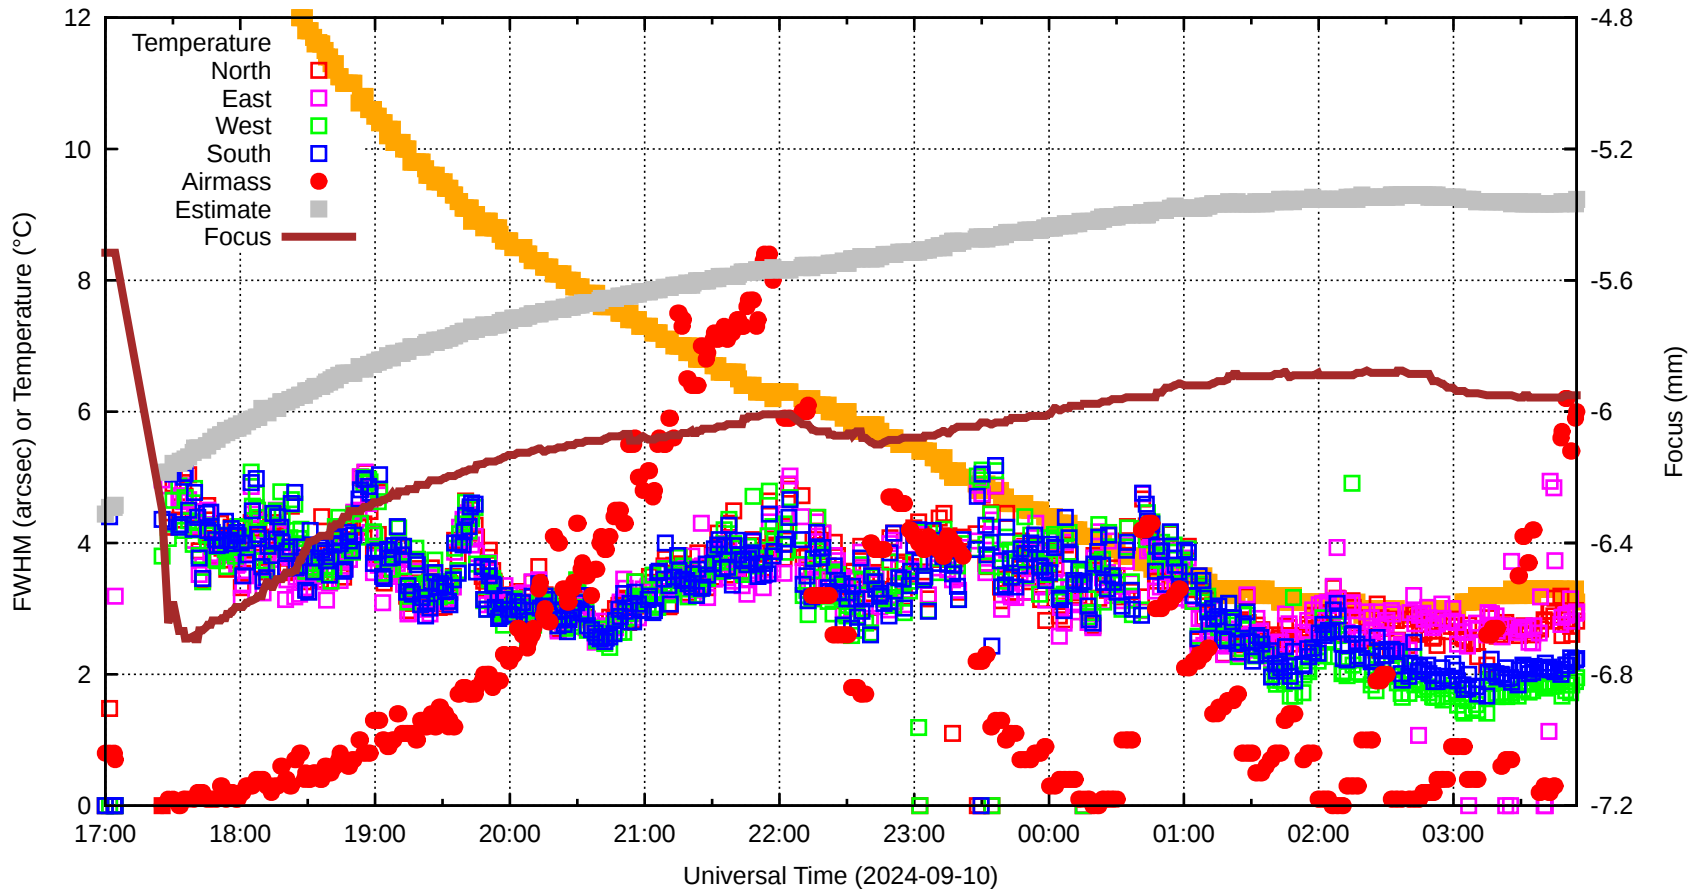

FFT (FWHM-FOCUS-TEMP) Monitoring

EST=-5.354 FOC=-5.950

sdN=0.0

fwN=0.00

sdE=0.0

20240910T165956.0001.fits

sdW=0.0

SecZ=1.08
Focus=-5.516
TiltEW=-440.4
TiltNS=-3.2