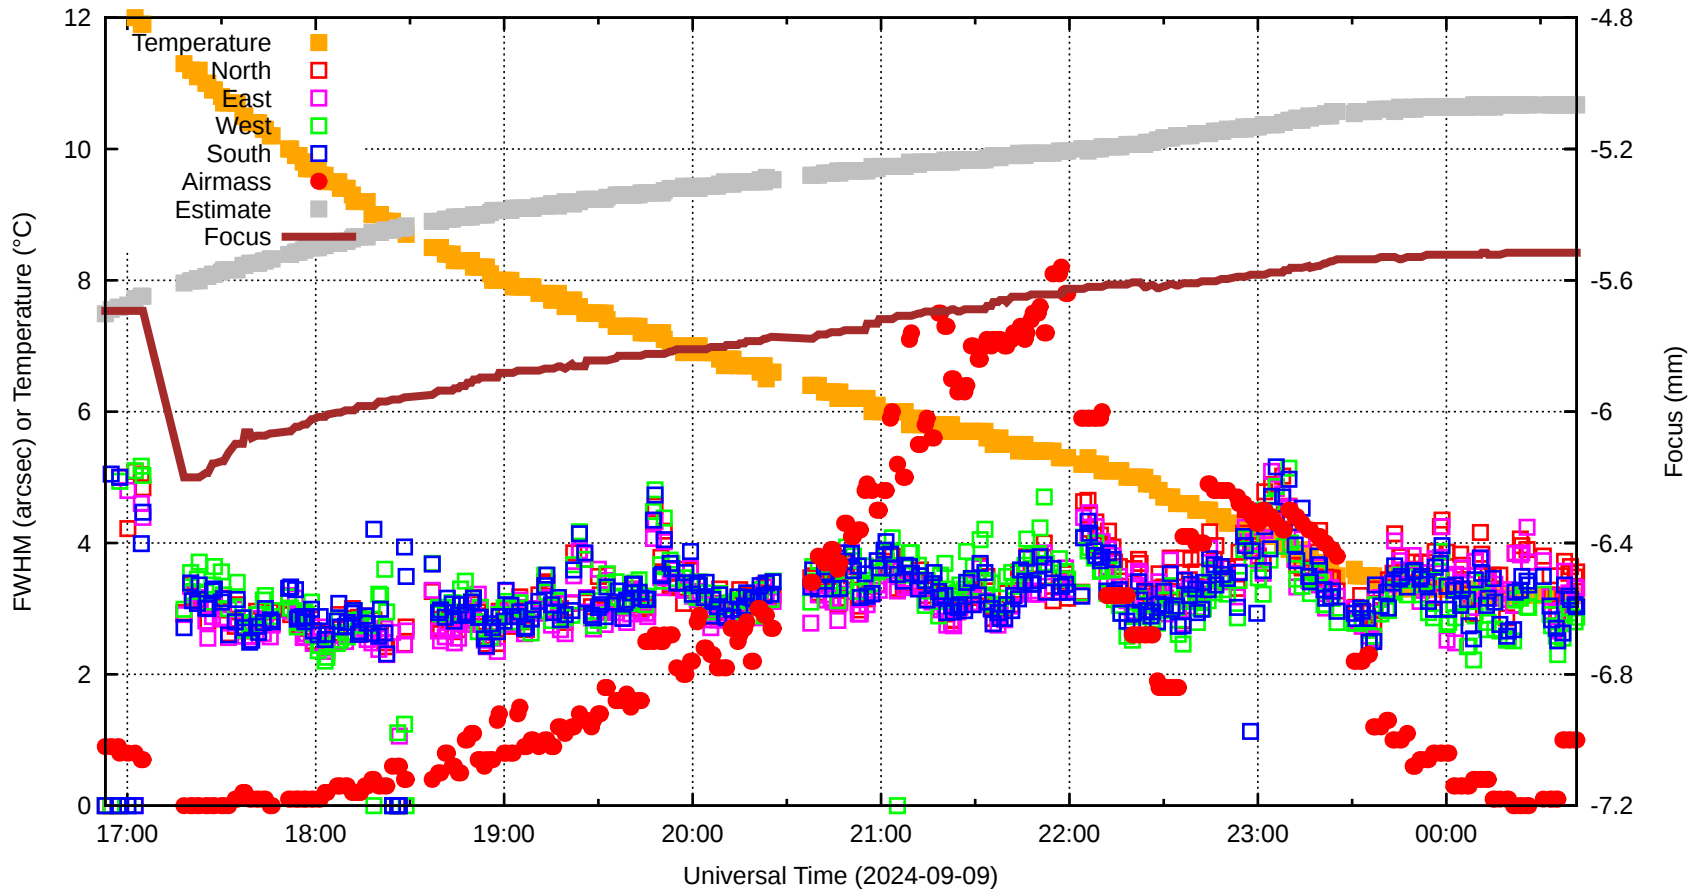

FFT (FWHM-FOCUS-TEMP) Monitoring

EST=-5.066 FOC=-5.516

sdN=0.0

fwN=0.00

sdE=0.0

20240909T165300.0001.fits

sdW=0.0

SecZ=1.09