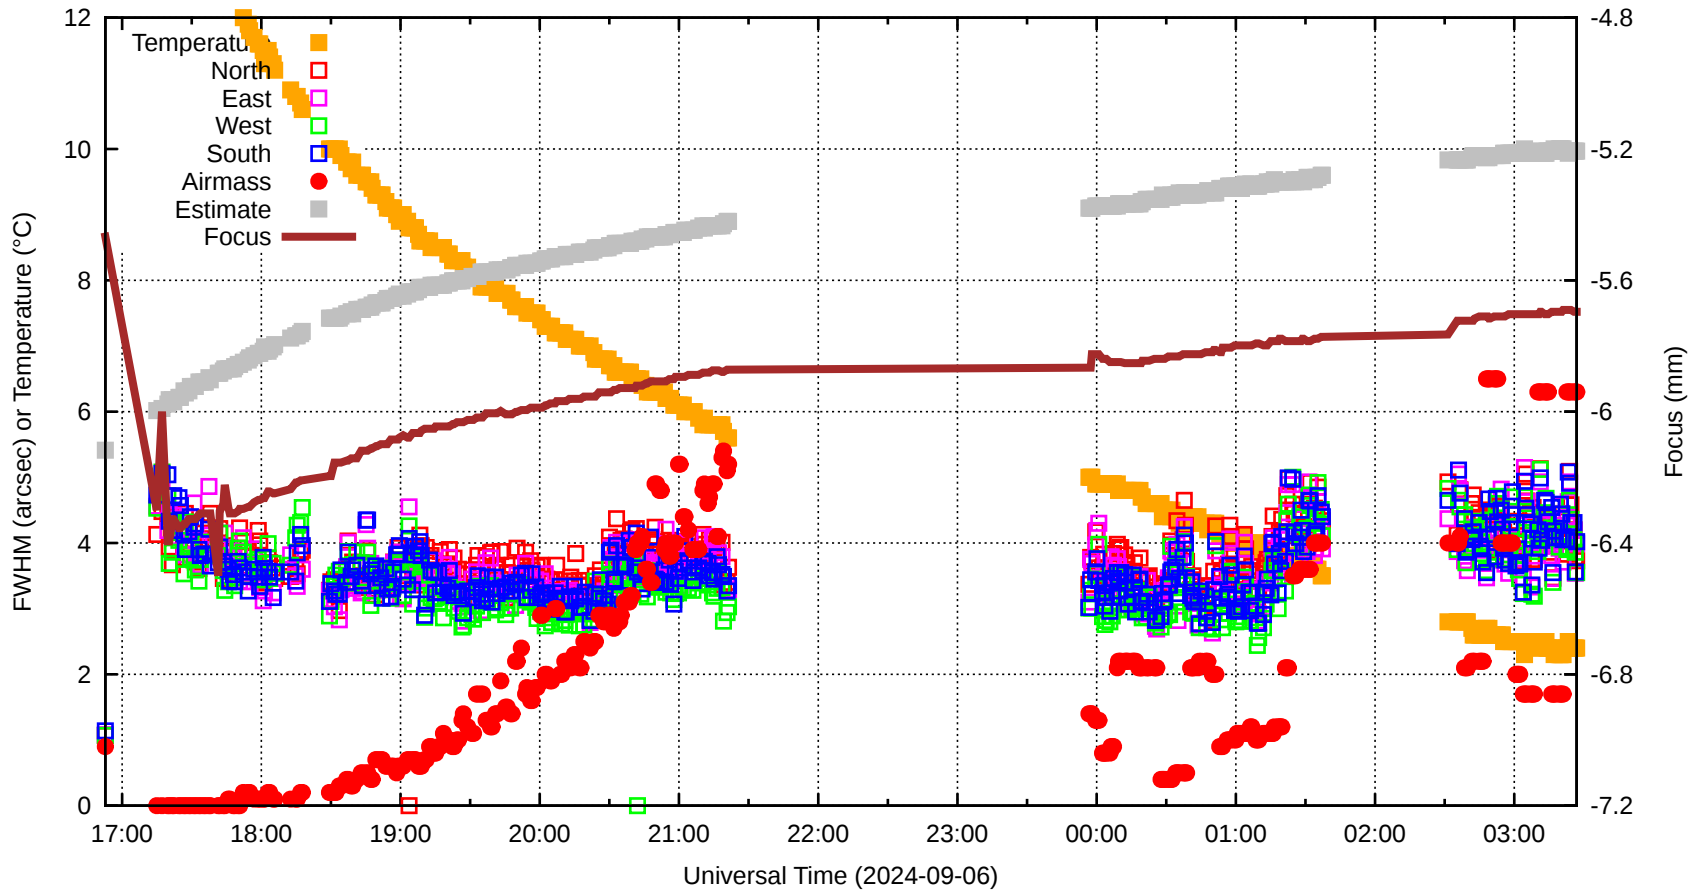

FFT (FWHM-FOCUS-TEMP) Monitoring

EST=-5.206 FOC=-5.696

0 0 0 0 0 0 0 0 0

0

0

0

0

0