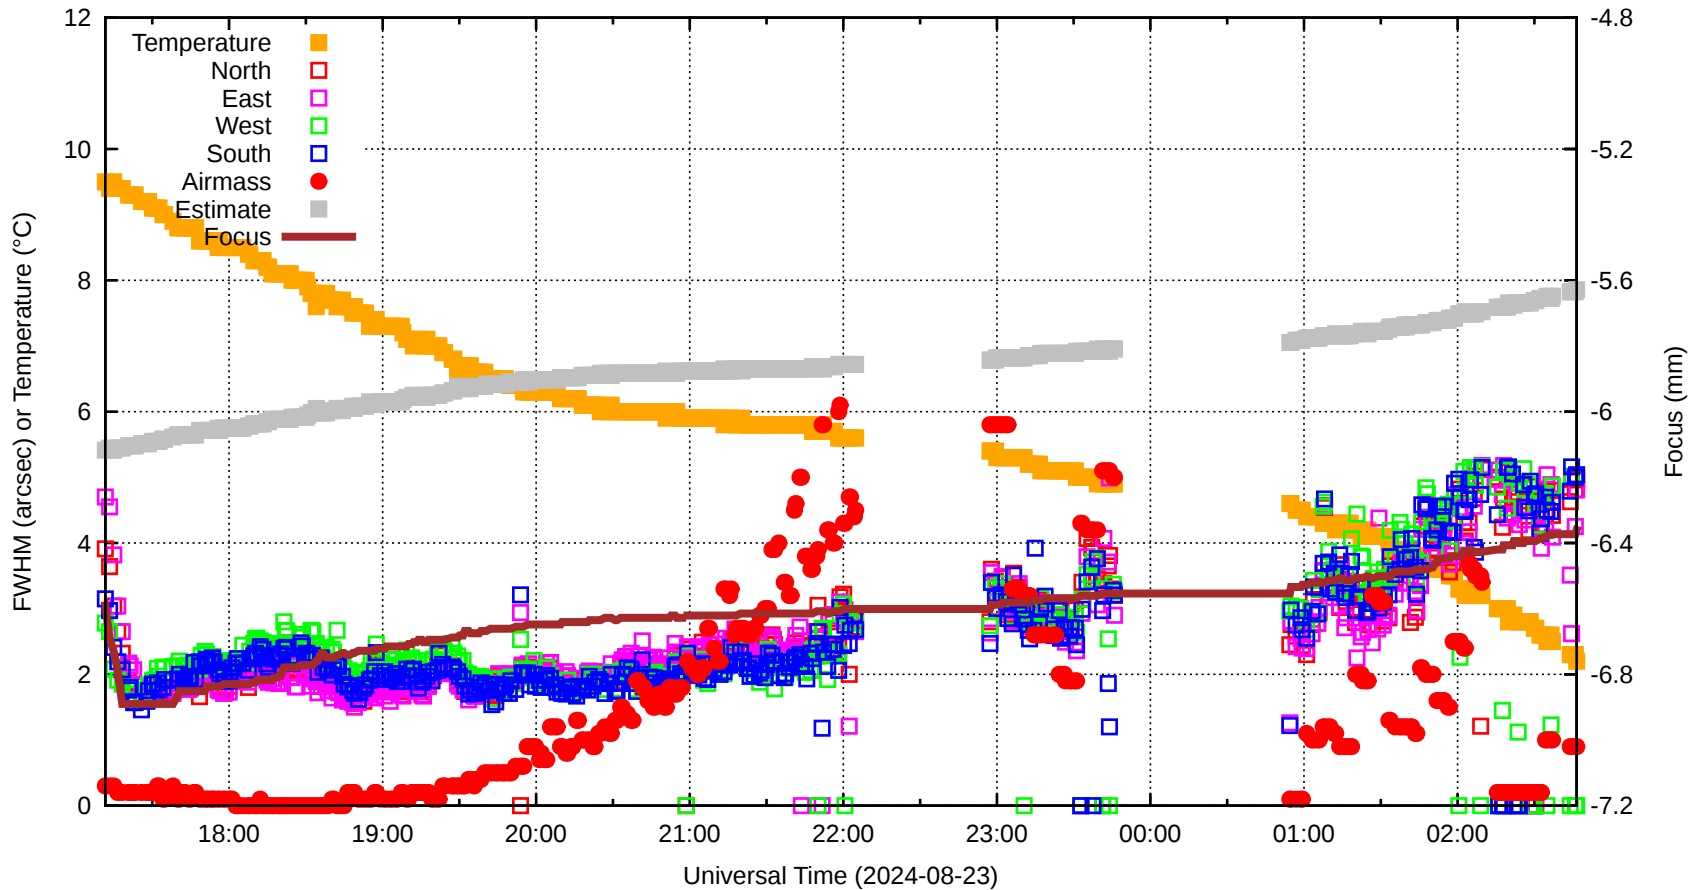

# FFT (FWHM-FOCUS-TEMP) Monitoring

EST=-5.628 FOC=-6.360

0 0 0 0 0 0 0 0 0

0 0 0 0 0 0 0 0 0

0 0 0 0 0 0 0 0 0

0 0 0 0 0 0 0 0 0

0 0 0 0 0 0 0 0 0

0 0 0 0 0 0 0 0 0