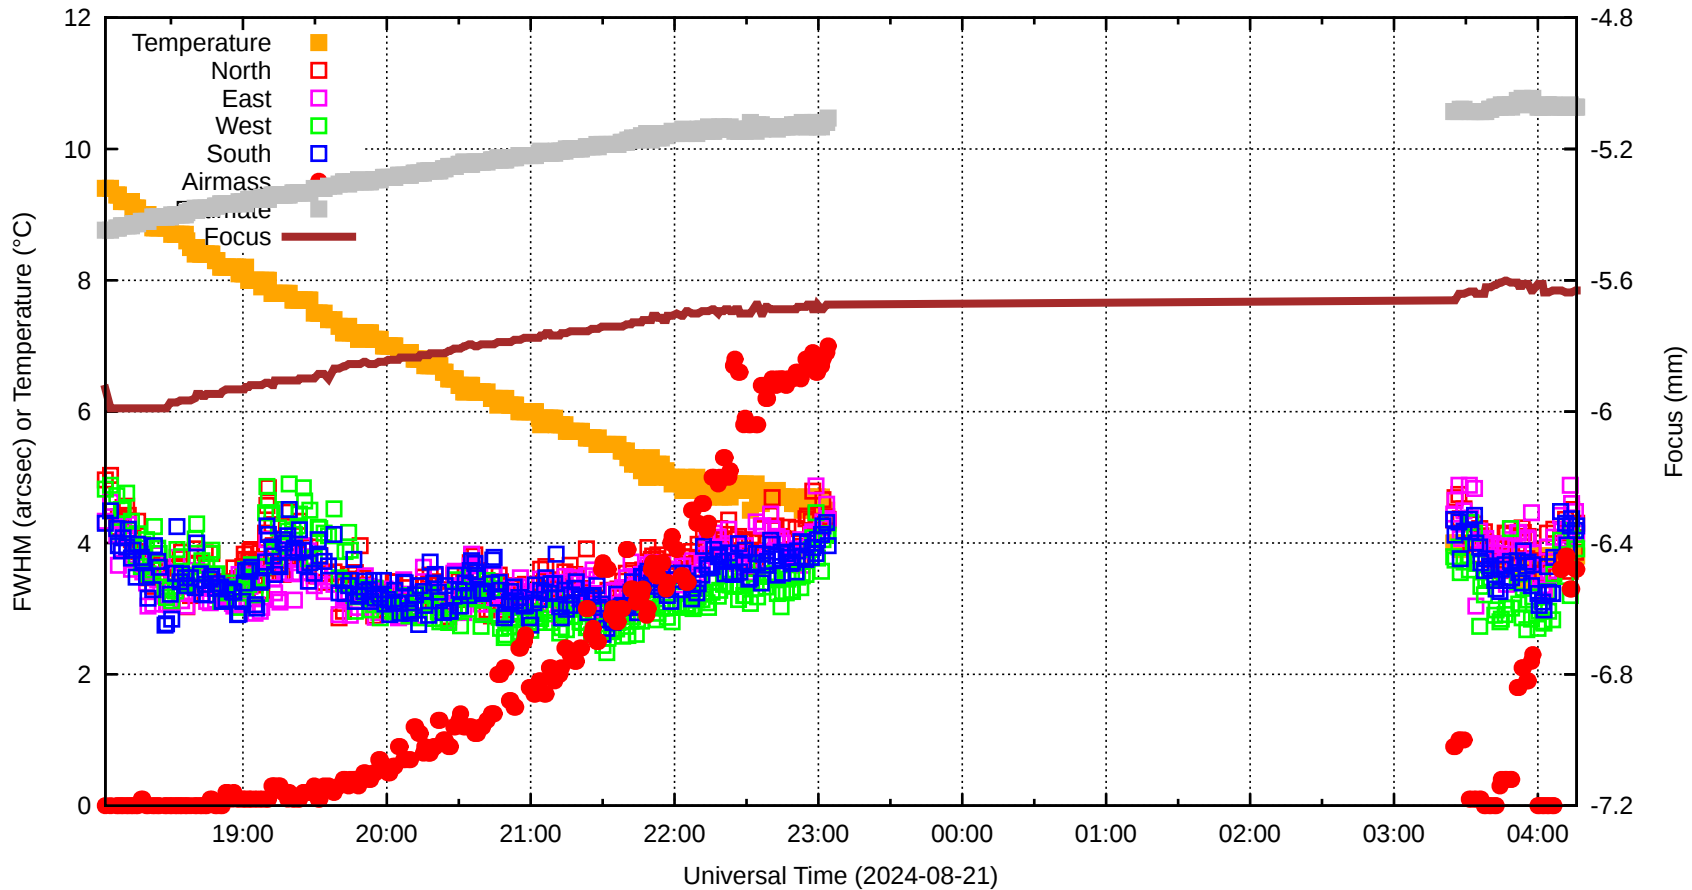

FFT (FWHM-FOCUS-TEMP) Monitoring

EST=-5.072 FOC=-5.631

0 0 0 0 0 0 0 0 0

0

0

0

0

0