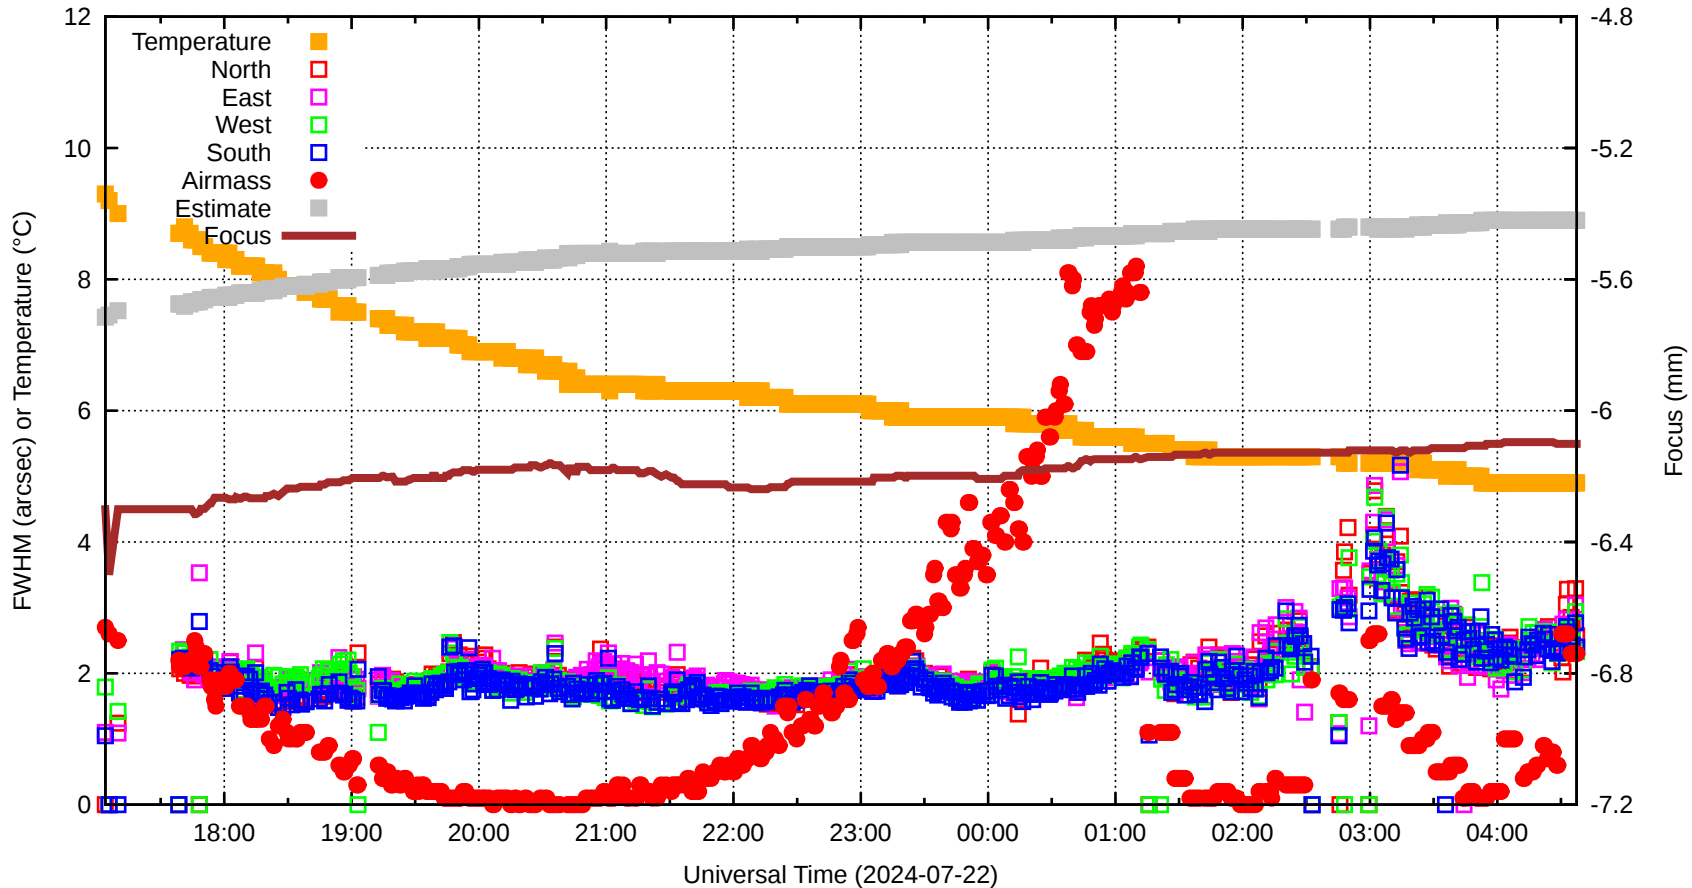

FFT (FWHM-FOCUS-TEMP) Monitoring

EST=-5.421 FOC=-6.101

sdN=9.3

fwN=0.00

sdW=6.8

fwW=1.79

sdE=10.1

fwE=1.10