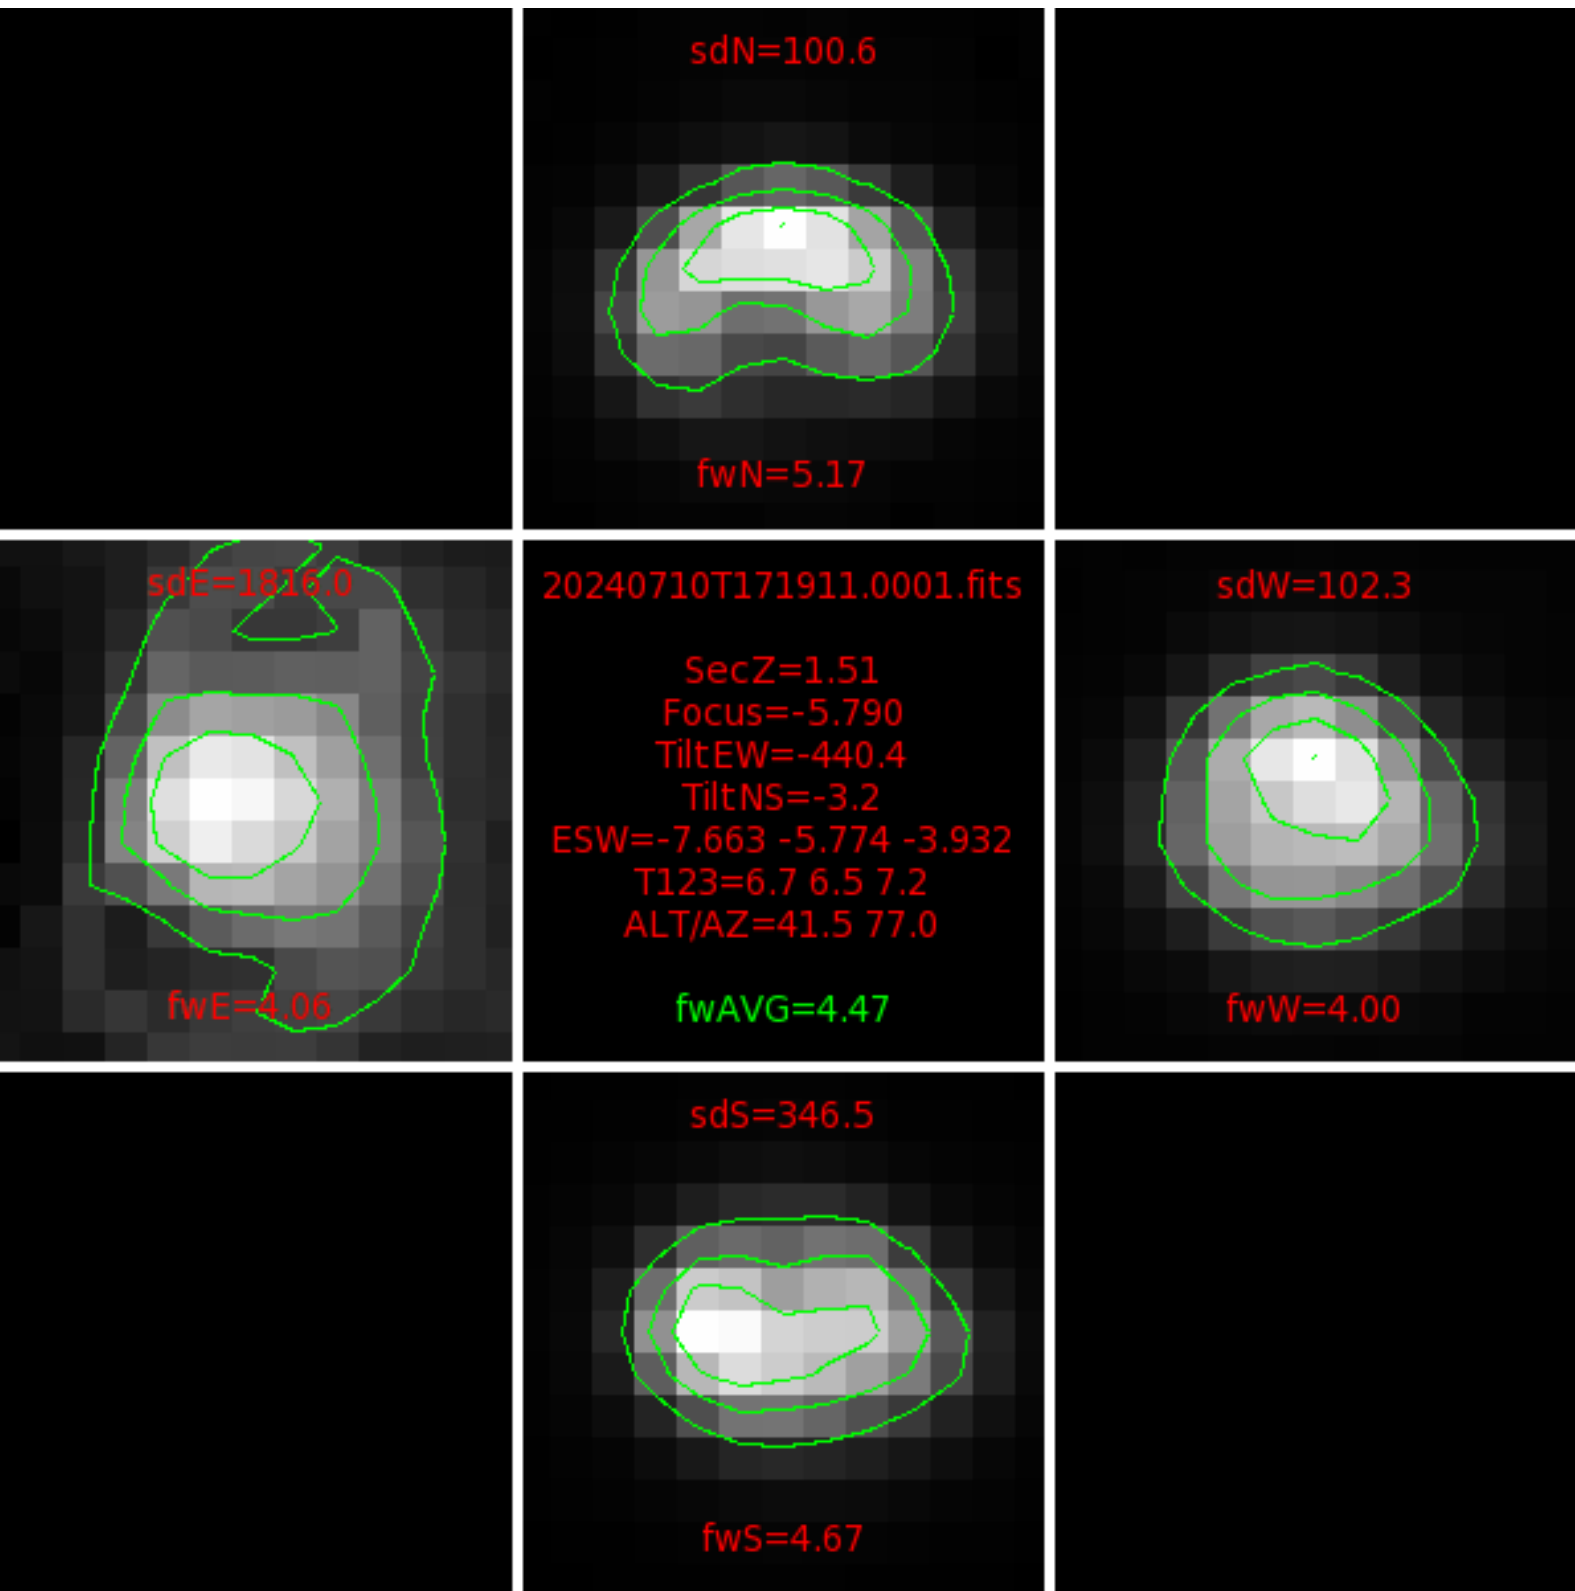

FFT (FWHM-FOCUS-TEMP) Monitoring

EST=-5.407 FOC=-5.431

0

0

0

0

0

0