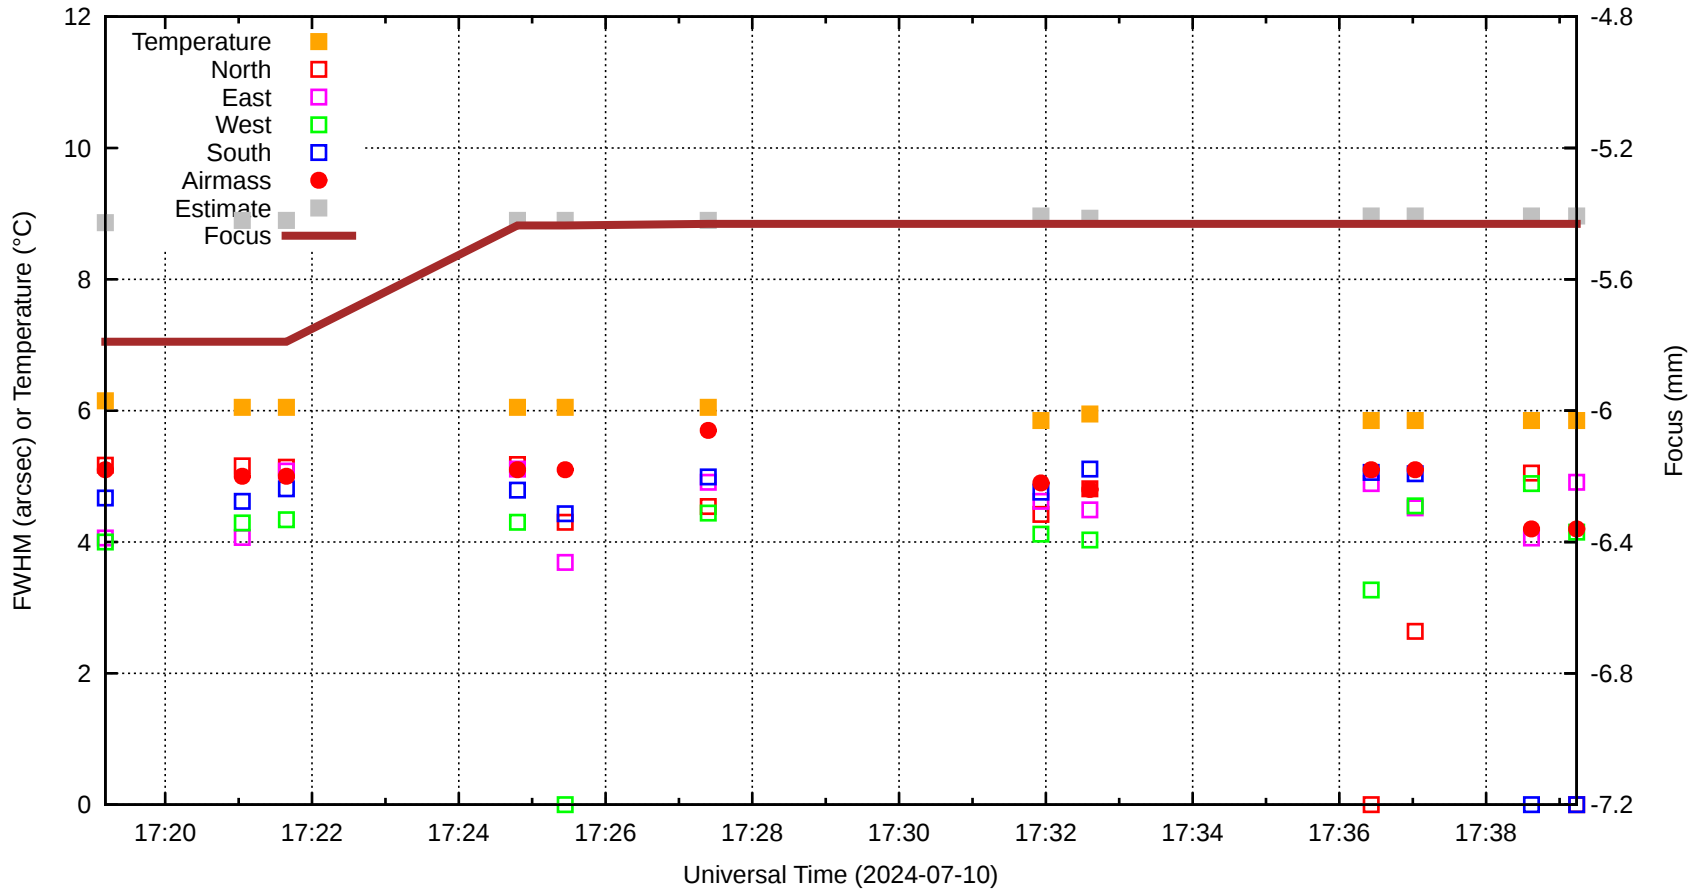

FFT (FWHM-FOCUS-TEMP) Monitoring

EST=-5.407 FOC=-5.431

0

0

0

0

0

0