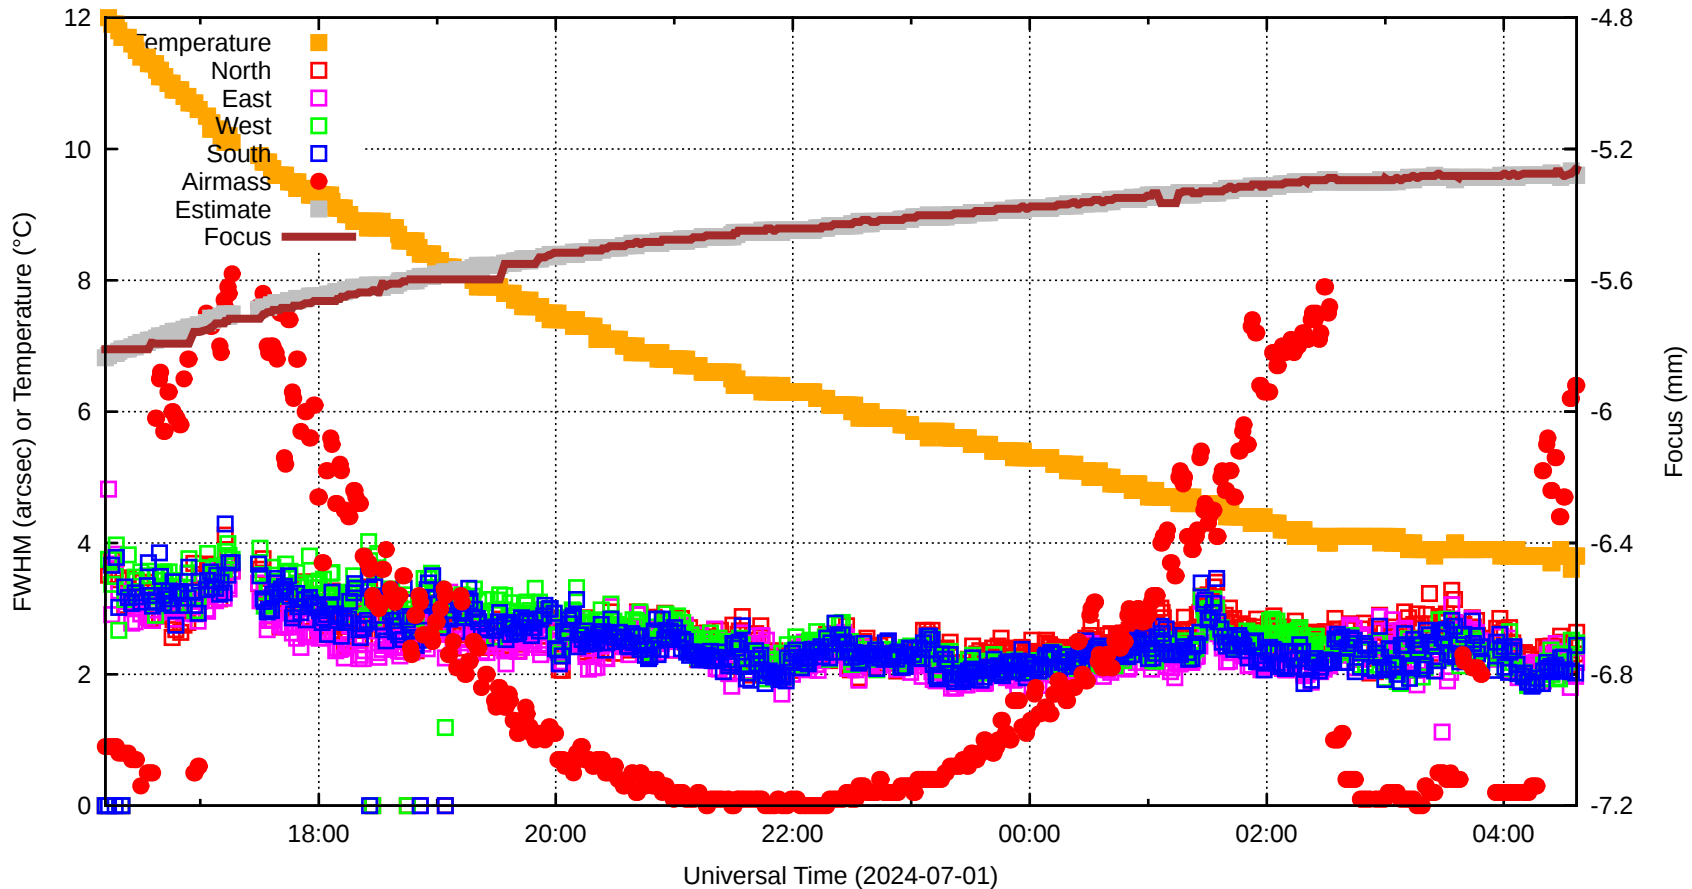

FFT (FWHM-FOCUS-TEMP) Monitoring

EST=-5.280 FOC=-5.262

0

0

0

0

0

0