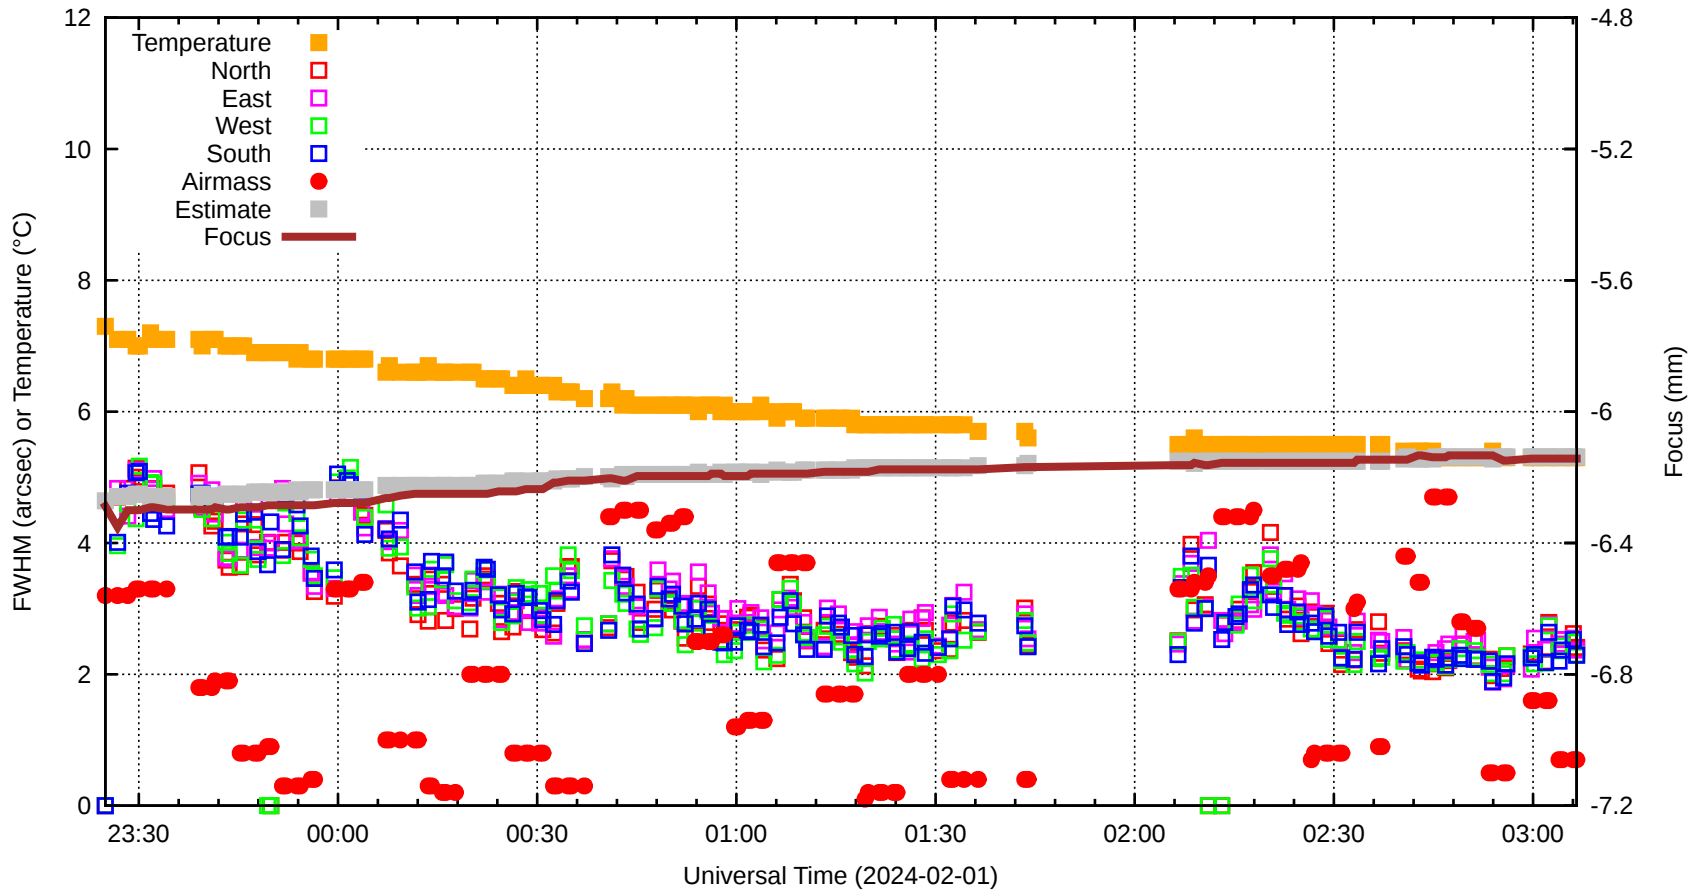

FFT (FWHM-FOCUS-TEMP) Monitoring

EST=-6.138 FOC=-6.943

sdN=0.0

fwN=0.00

sdE=0.0

20240201T232457.0001.fits

sdW=0.0

SecZ=1.32