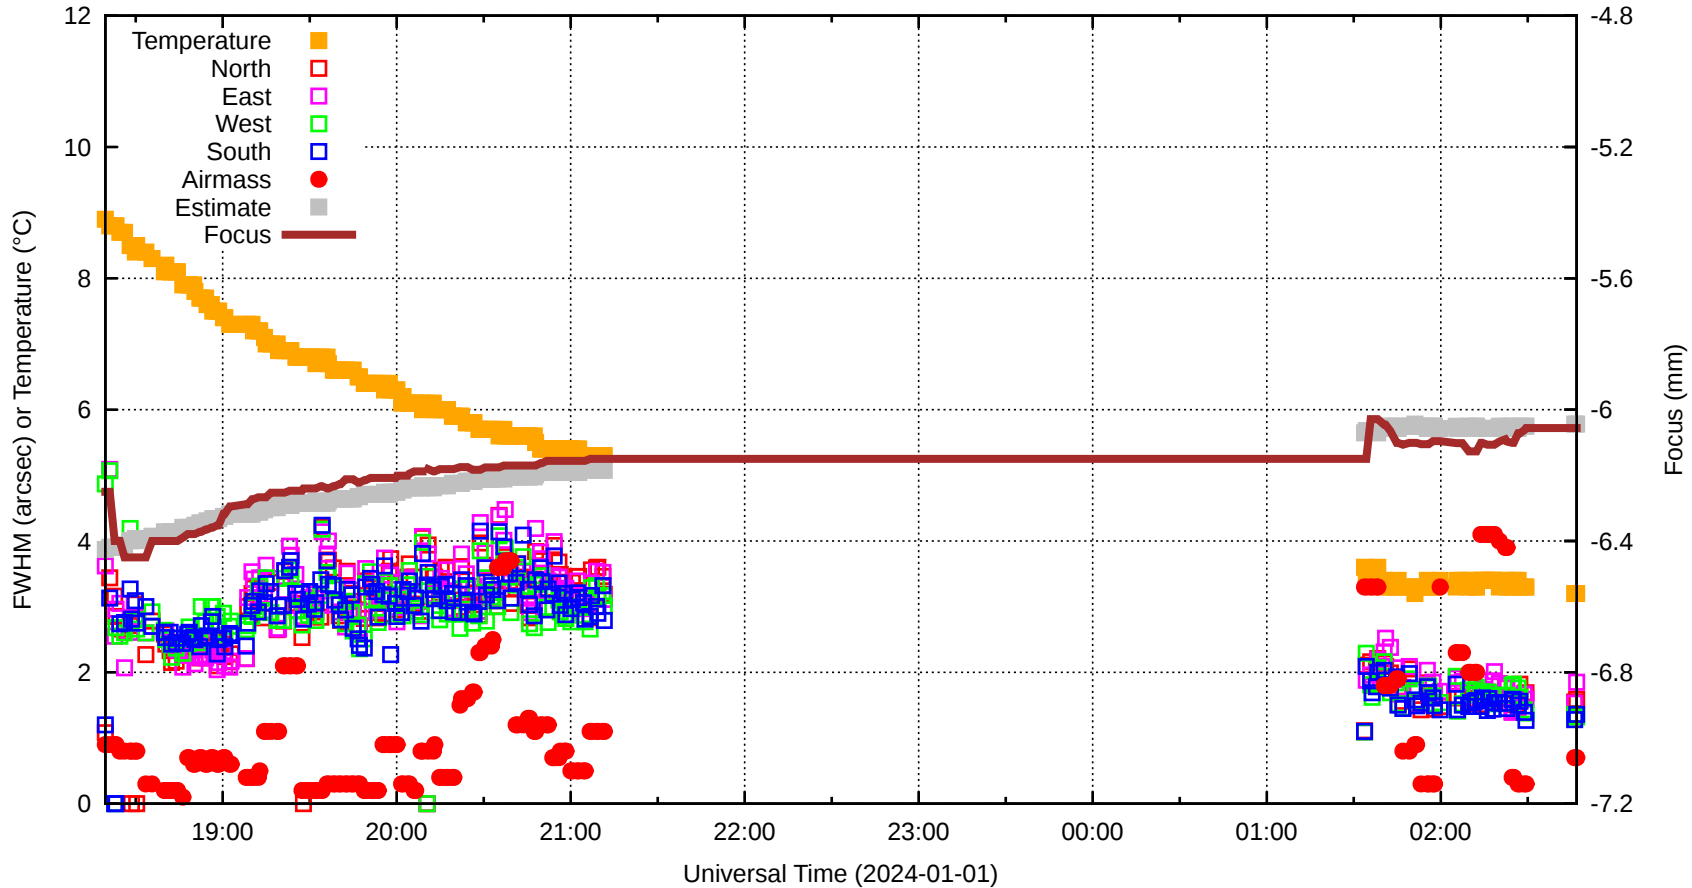

FFT (FWHM-FOCUS-TEMP) Monitoring

EST=-6.044 FOC=-6.856

0

0

0

0

0

0