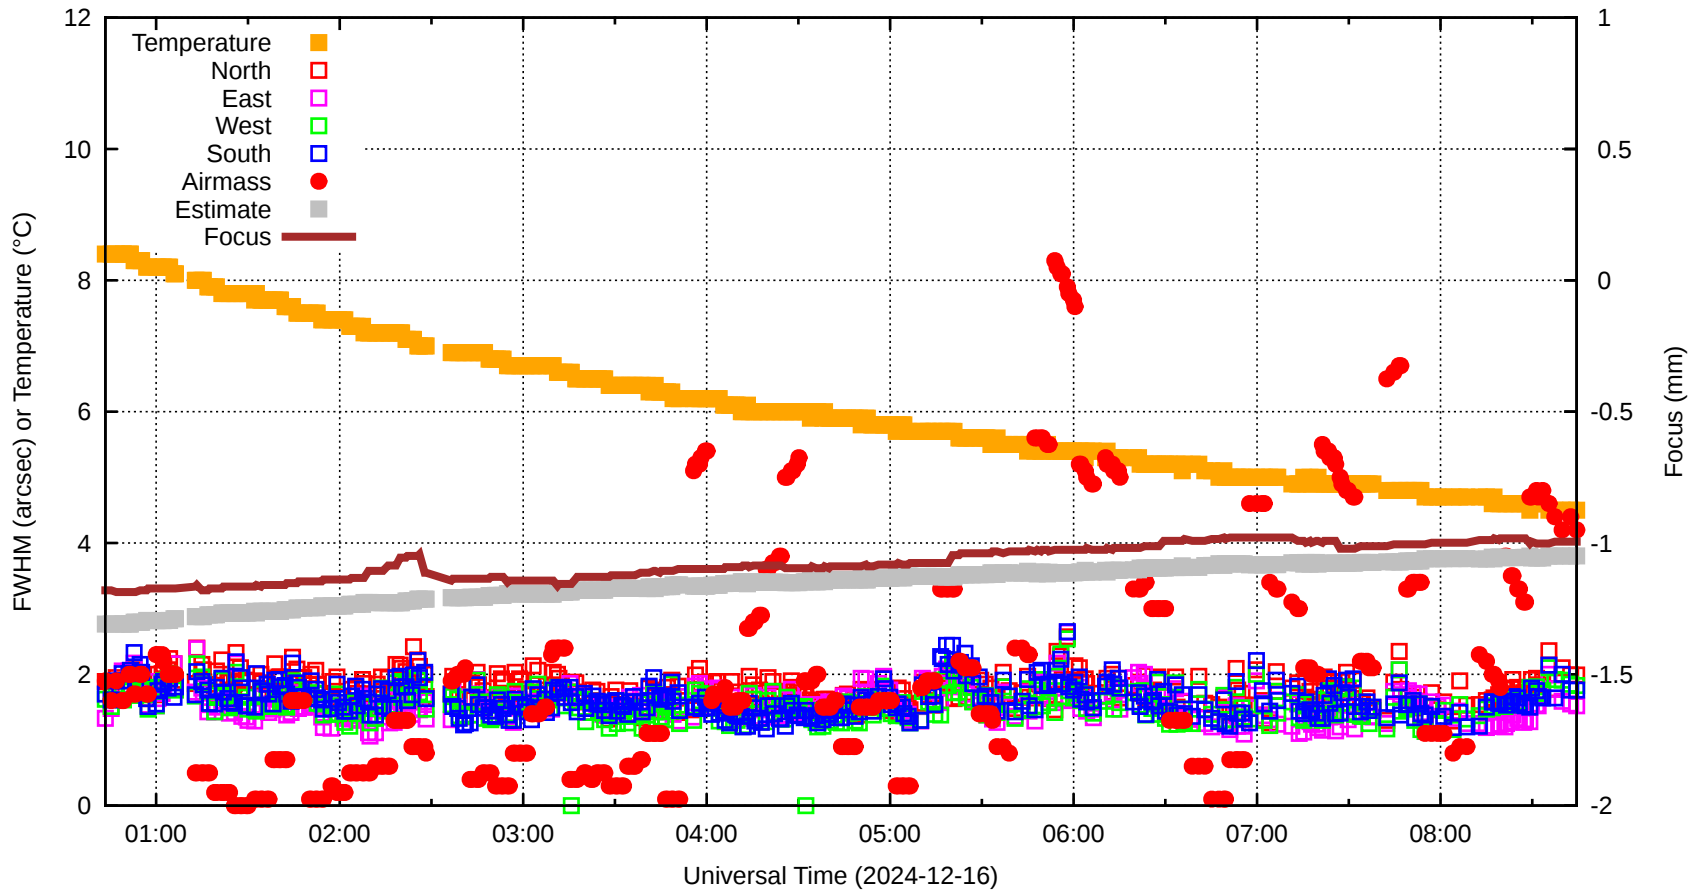

# FFT (FWHM-FOCUS-TEMP) Monitoring

EST=-1.045 FOC=-0.995

0 0 0 0 0 0 0 0 0

0 0 0 0 0 0 0 0 0

0 0 0 0 0 0 0 0 0

0 0 0 0 0 0 0 0 0

0 0 0 0 0 0 0 0 0

0 0 0 0 0 0 0 0 0