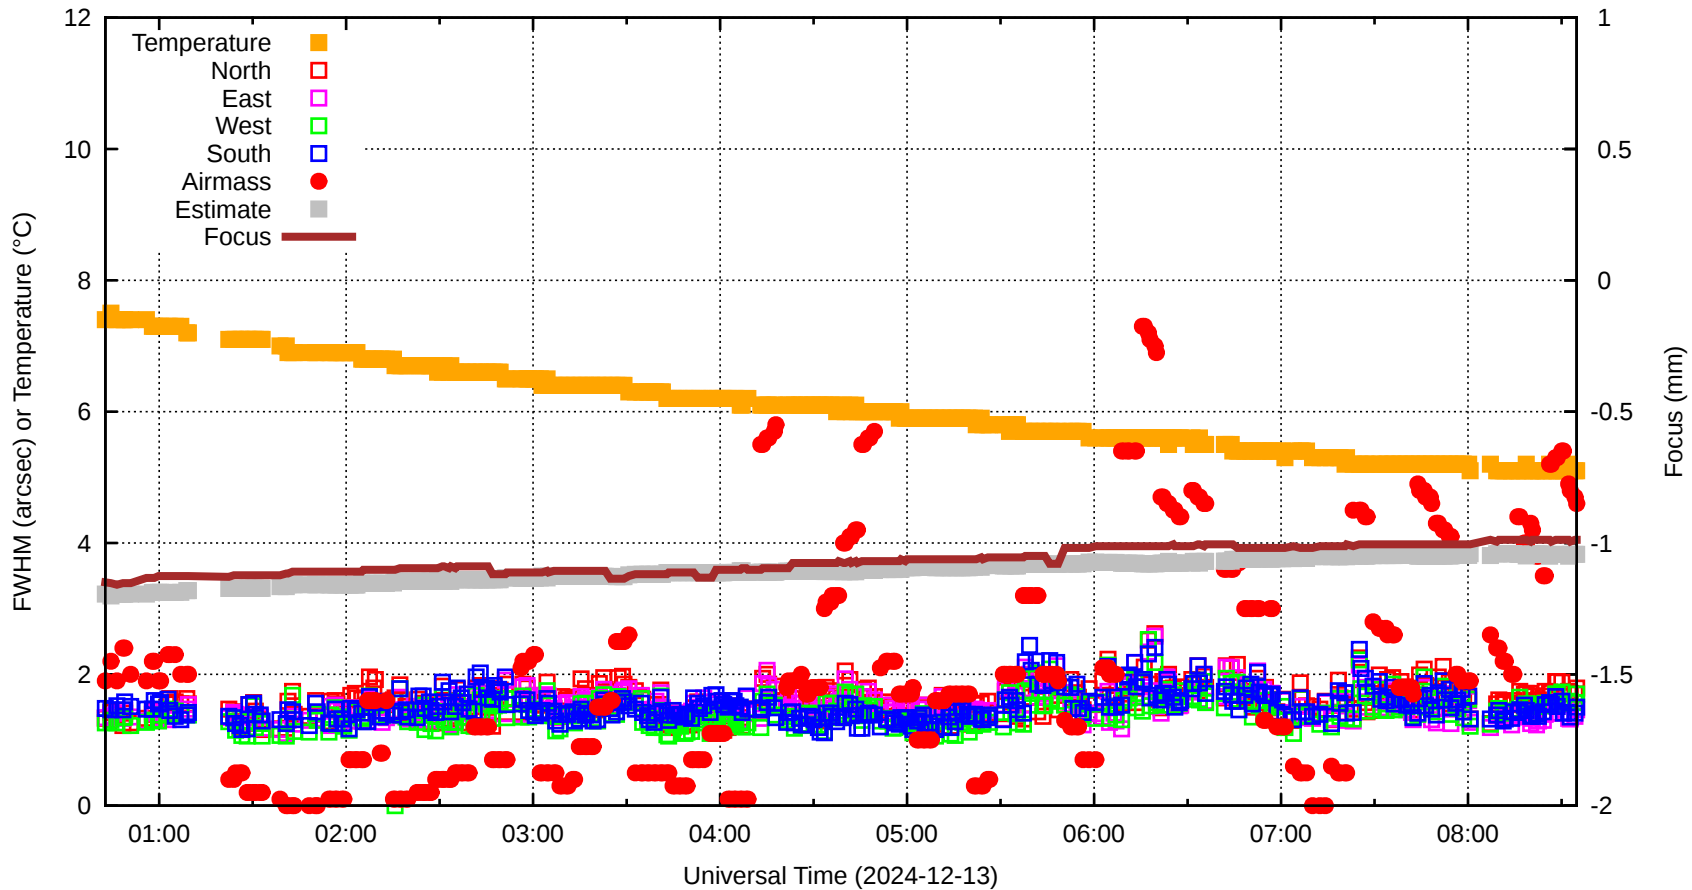

FFT (FWHM-FOCUS-TEMP) Monitoring

EST=-1.038 FOC=-0.988

0 0 0 0 0 0 0 0 0

0 0 0 0 0 0 0 0 0

0 0 0 0 0 0 0 0 0

0 0 0 0 0 0 0 0 0

0 0 0 0 0 0 0 0 0

0 0 0 0 0 0 0 0 0