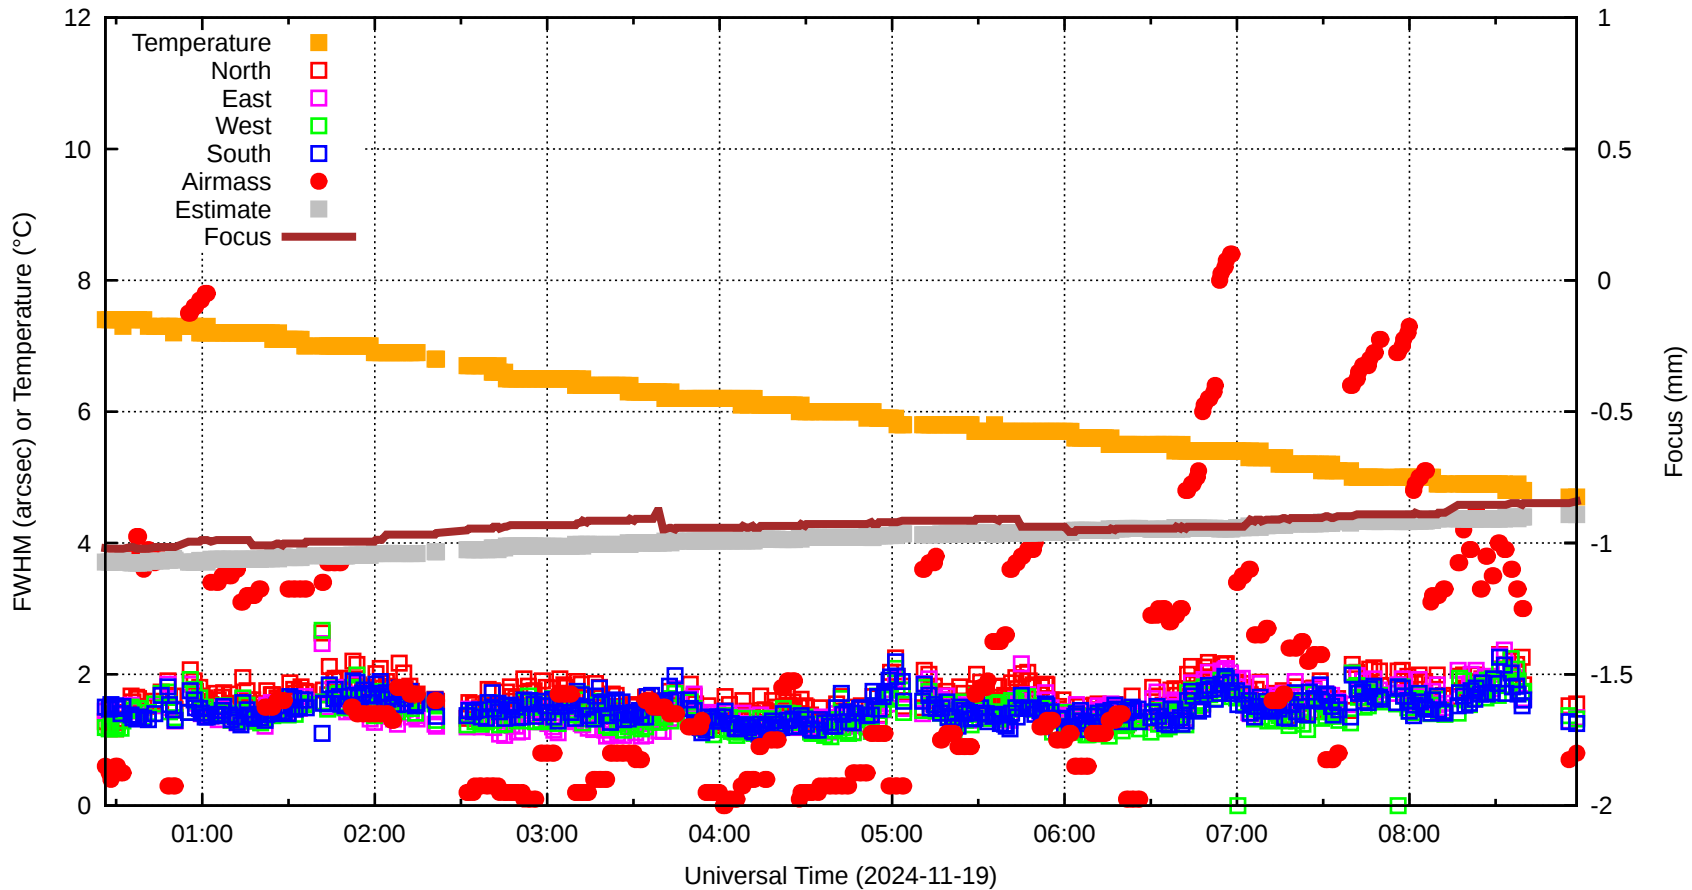

FFT (FWHM-FOCUS-TEMP) Monitoring

EST=-0.891 FOC=-0.841

0 0 0 0 0 0 0 0 0

0 0 0 0 0 0 0 0 0

0 0 0 0 0 0 0 0 0

0 0 0 0 0 0 0 0 0

0 0 0 0 0 0 0 0 0

0 0 0 0 0 0 0 0 0