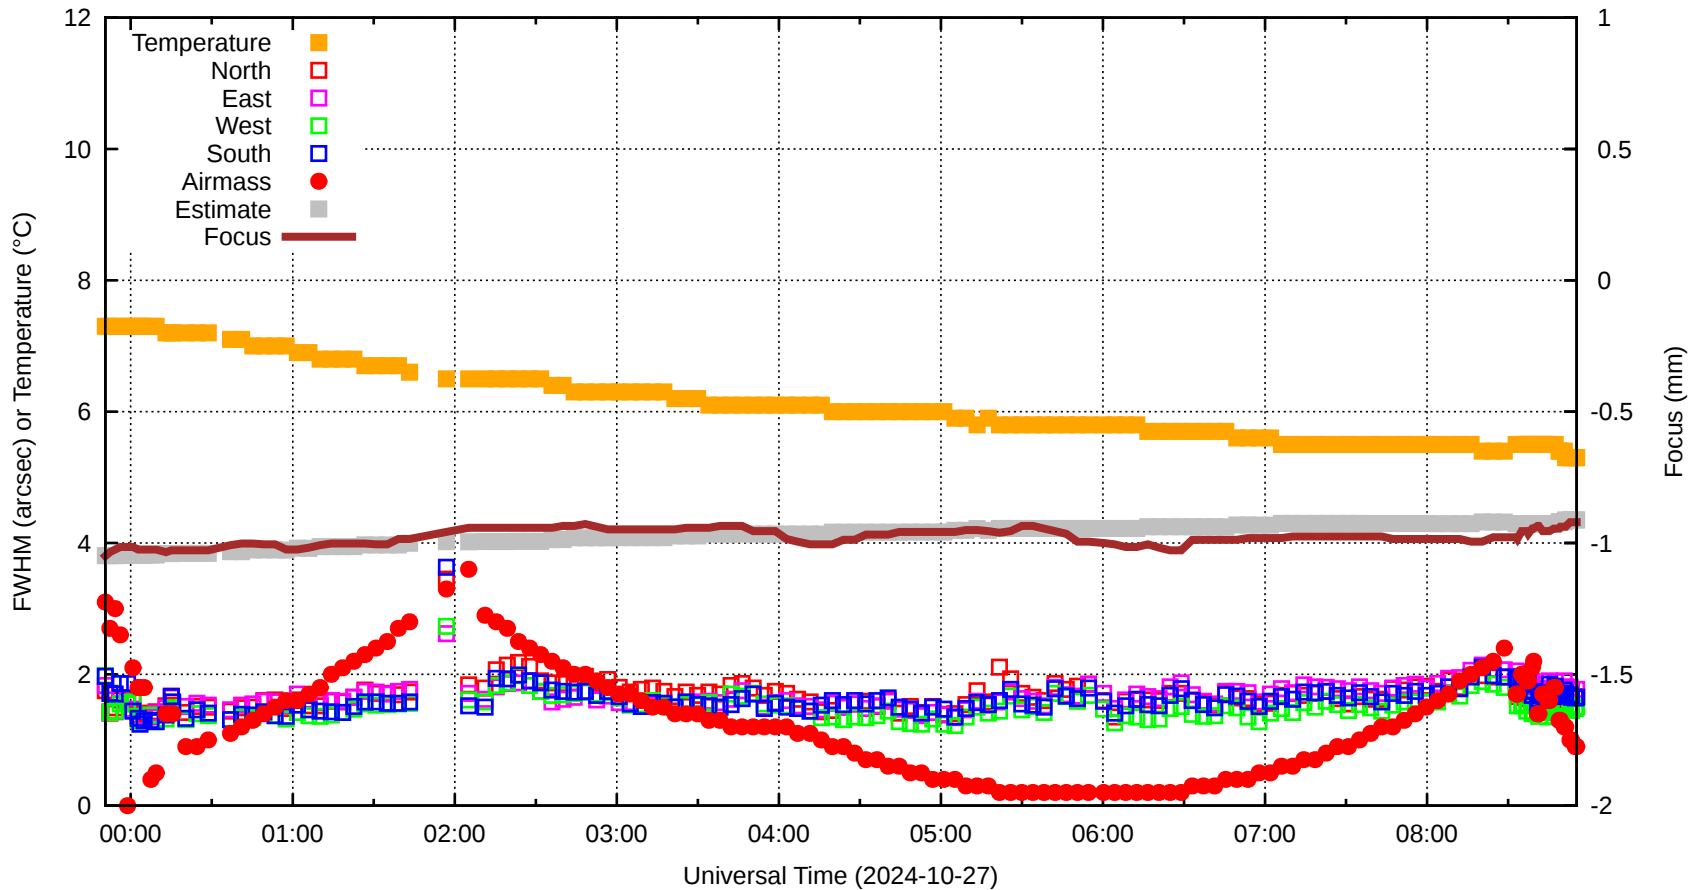

FFT (FWHM-FOCUS-TEMP) Monitoring

EST=-0.911 FOC=-0.921

0 0 0 0 0 0 0 0 0

0 0 0 0 0 0 0 0 0

0 0 0 0 0 0 0 0 0

0 0 0 0 0 0 0 0 0

0 0 0 0 0 0 0 0 0

0 0 0 0 0 0 0 0 0