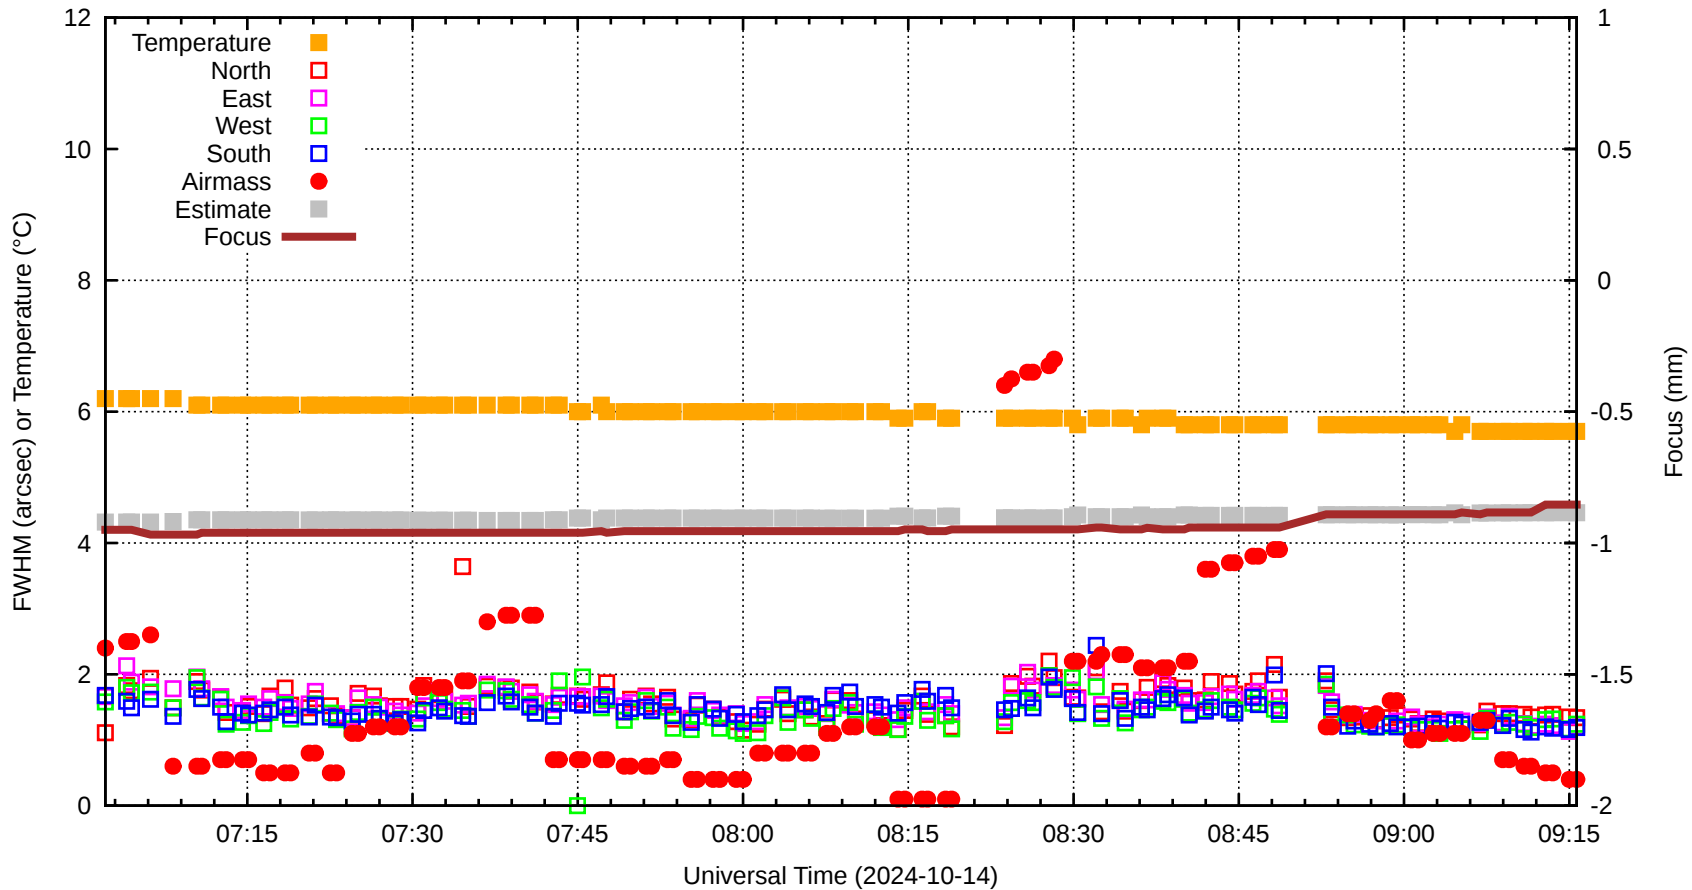

FFT (FWHM-FOCUS-TEMP) Monitoring

EST=-0.884 FOC=-0.854

0

0

0

0

0

0