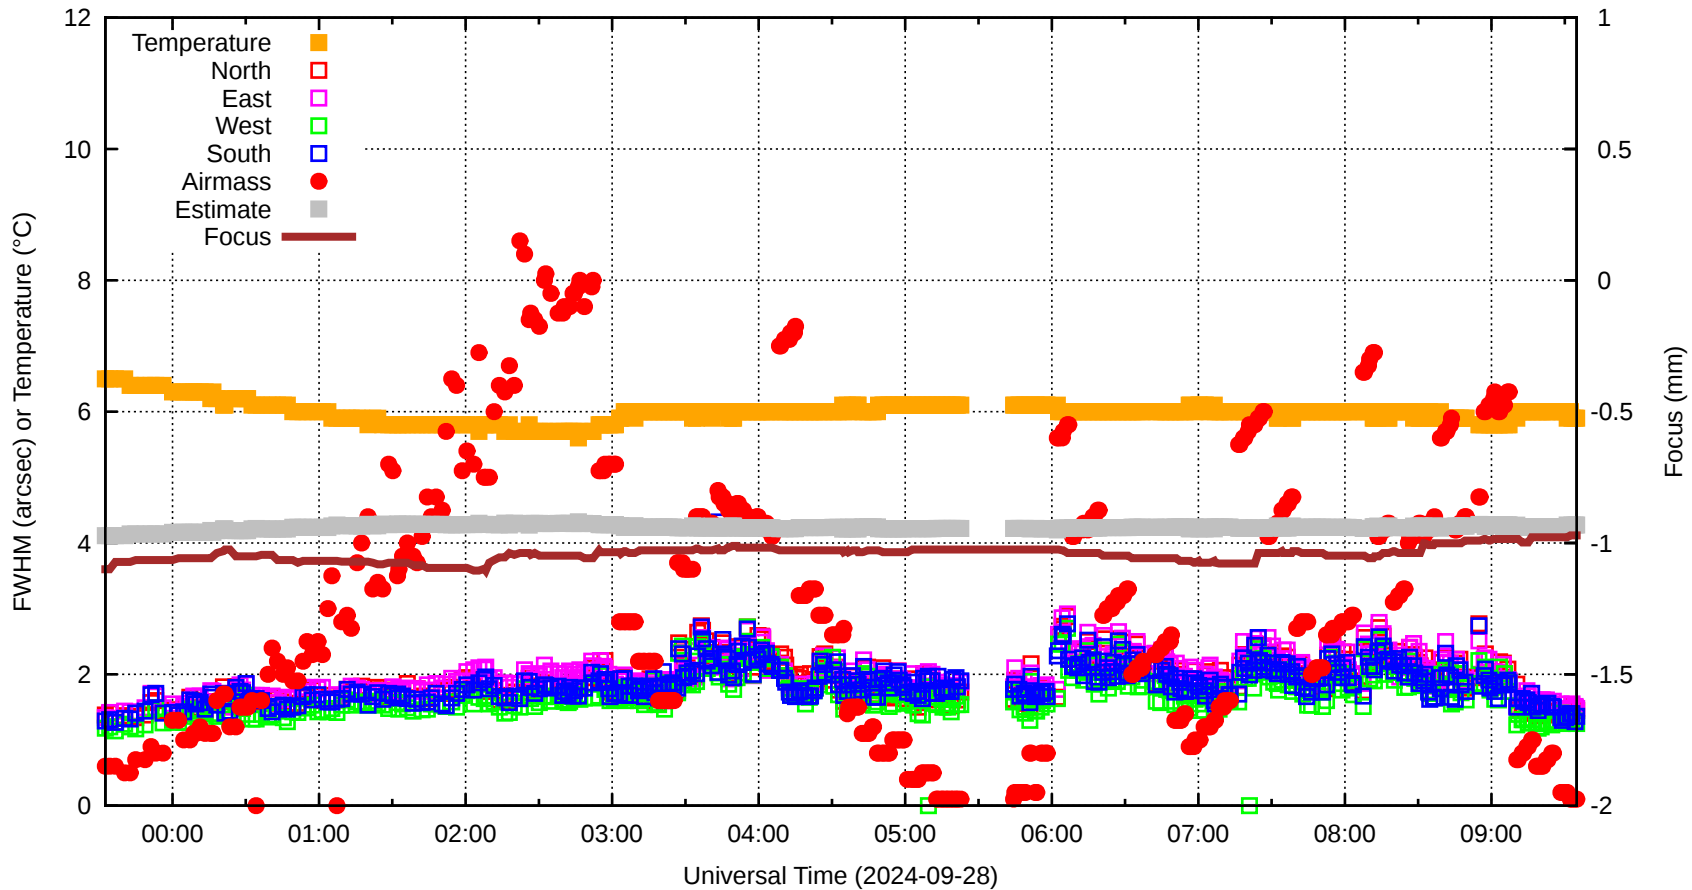

FFT (FWHM-FOCUS-TEMP) Monitoring

EST=-0.931 FOC=-0.971

0 0 0 0 0 0 0 0 0

0

0

0

0

0