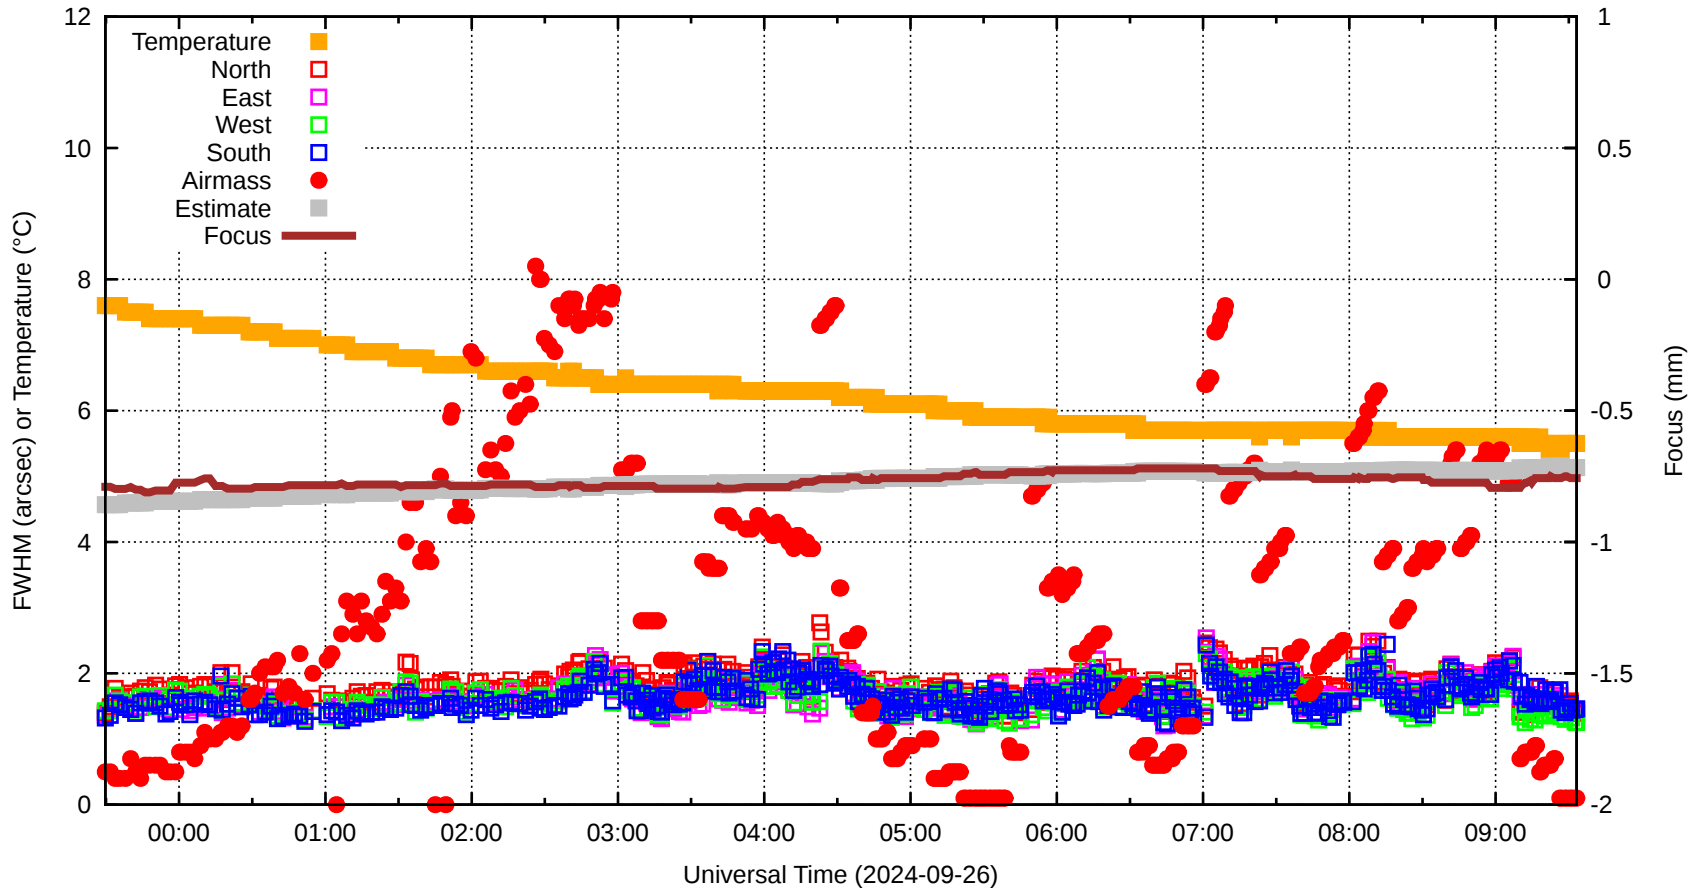

FFT (FWHM-FOCUS-TEMP) Monitoring

EST=-0.717 FOC=-0.757

0

0

0

0

0

0