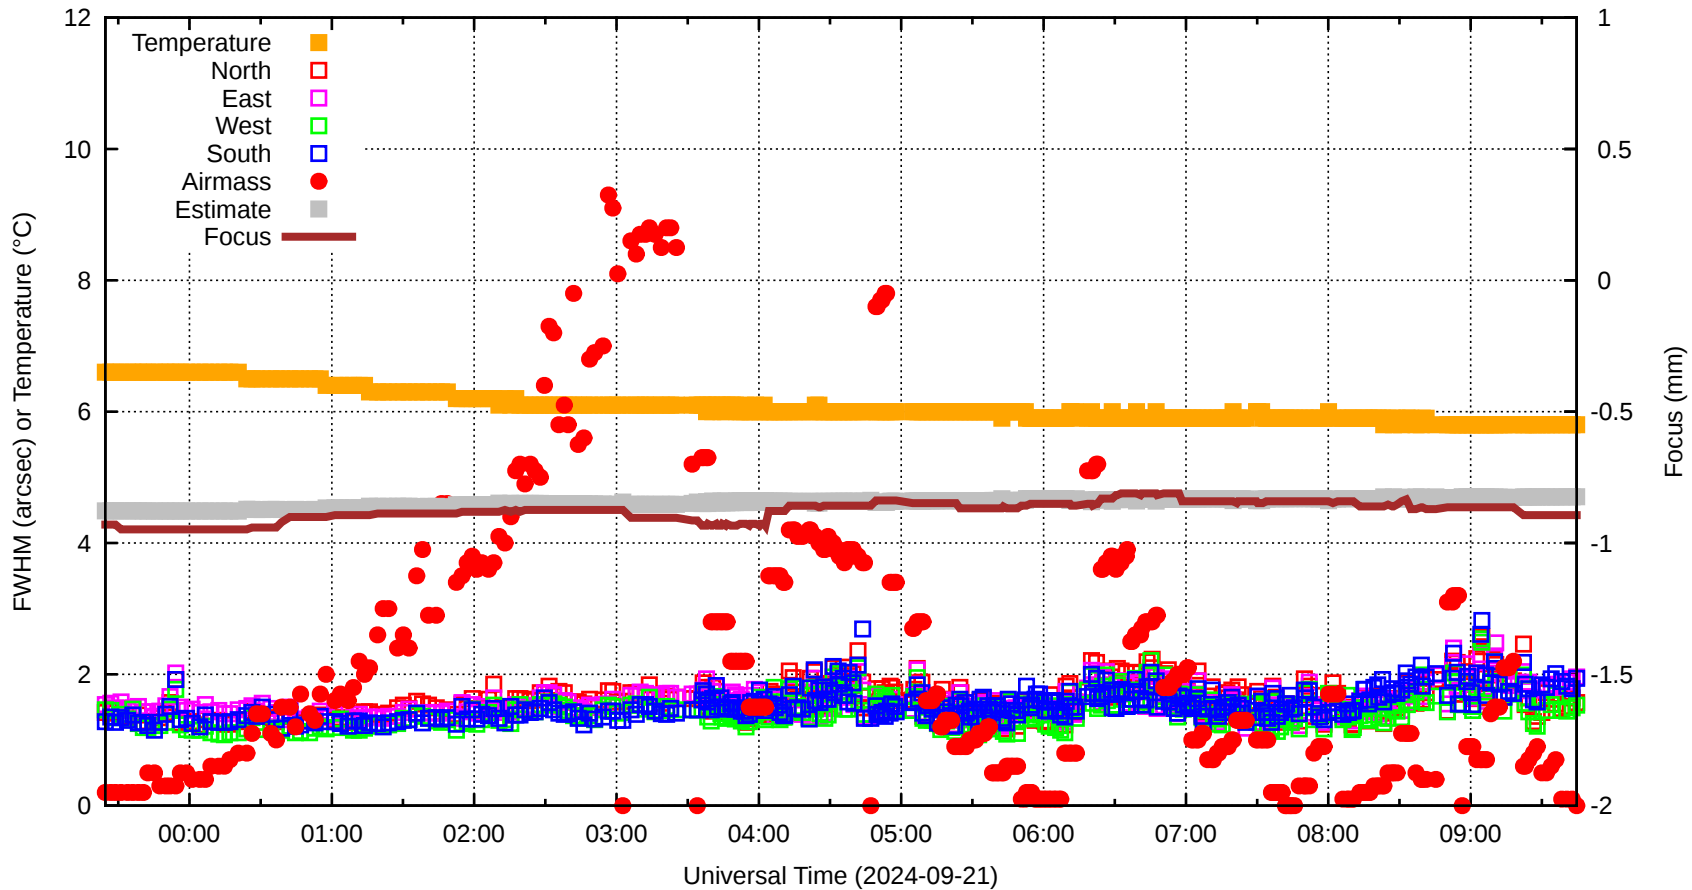

FFT (FWHM-FOCUS-TEMP) Monitoring

EST=-0.824 FOC=-0.894

0 0 0 0 0 0 0 0 0

0 0 0 0 0 0 0 0 0

0 0 0 0 0 0 0 0 0

0 0 0 0 0 0 0 0 0

0 0 0 0 0 0 0 0 0

0 0 0 0 0 0 0 0 0