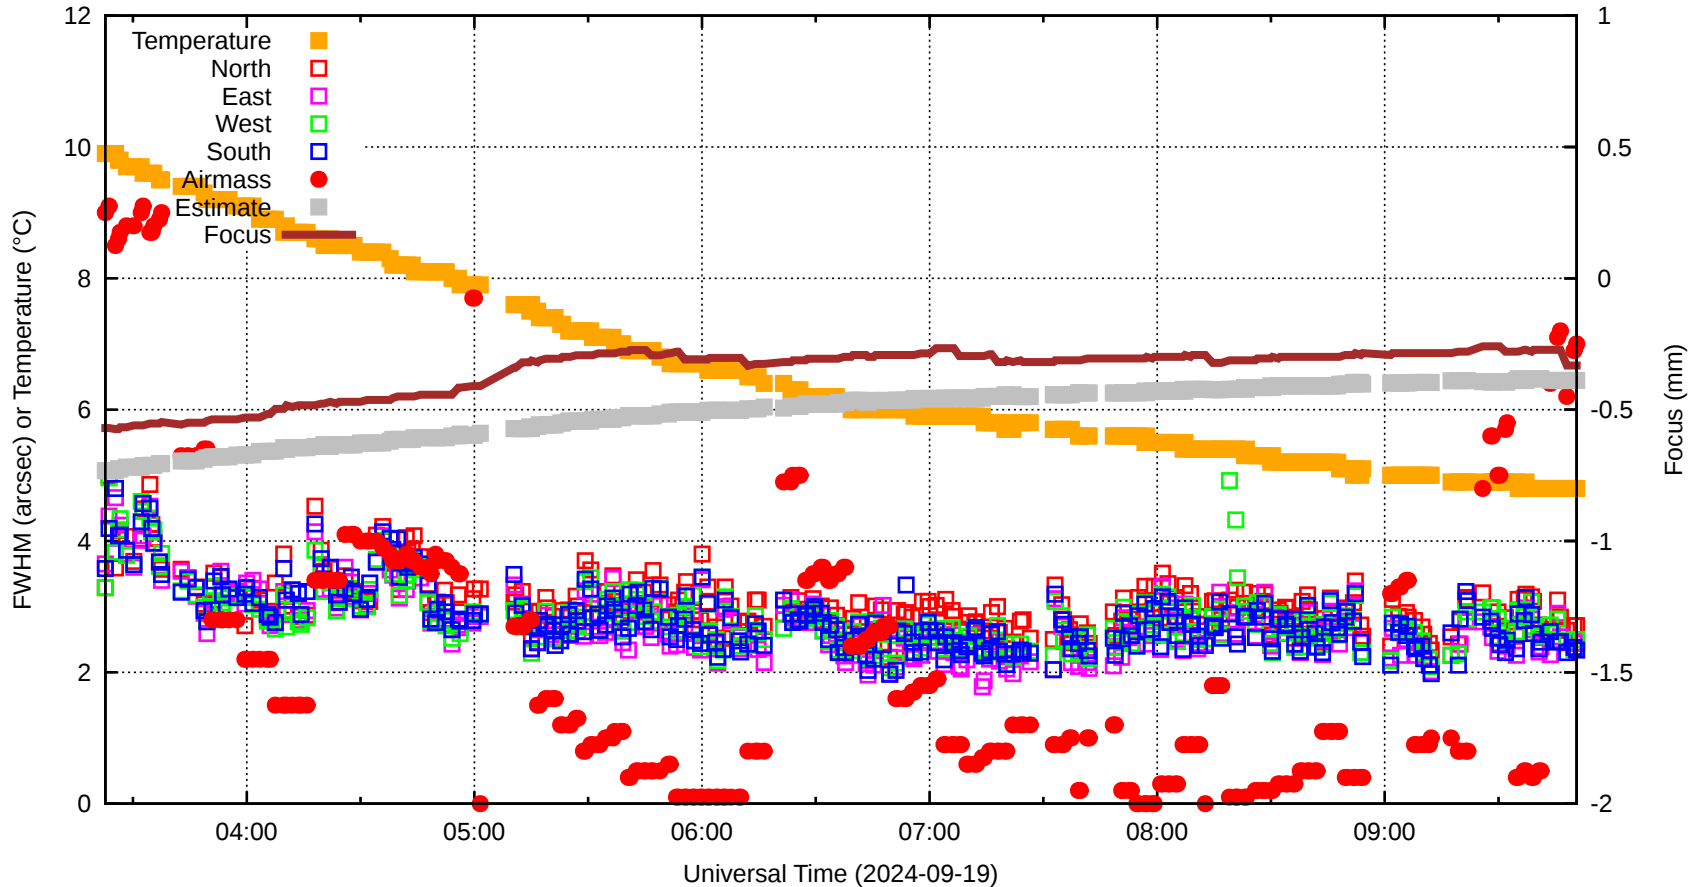

FFT (FWHM-FOCUS-TEMP) Monitoring

EST=-0.382 FOC=-0.332

0 0 0 0 0 0 0 0 0

0 0 0 0 0 0 0 0 0

0 0 0 0 0 0 0 0 0

0 0 0 0 0 0 0 0 0

0

0