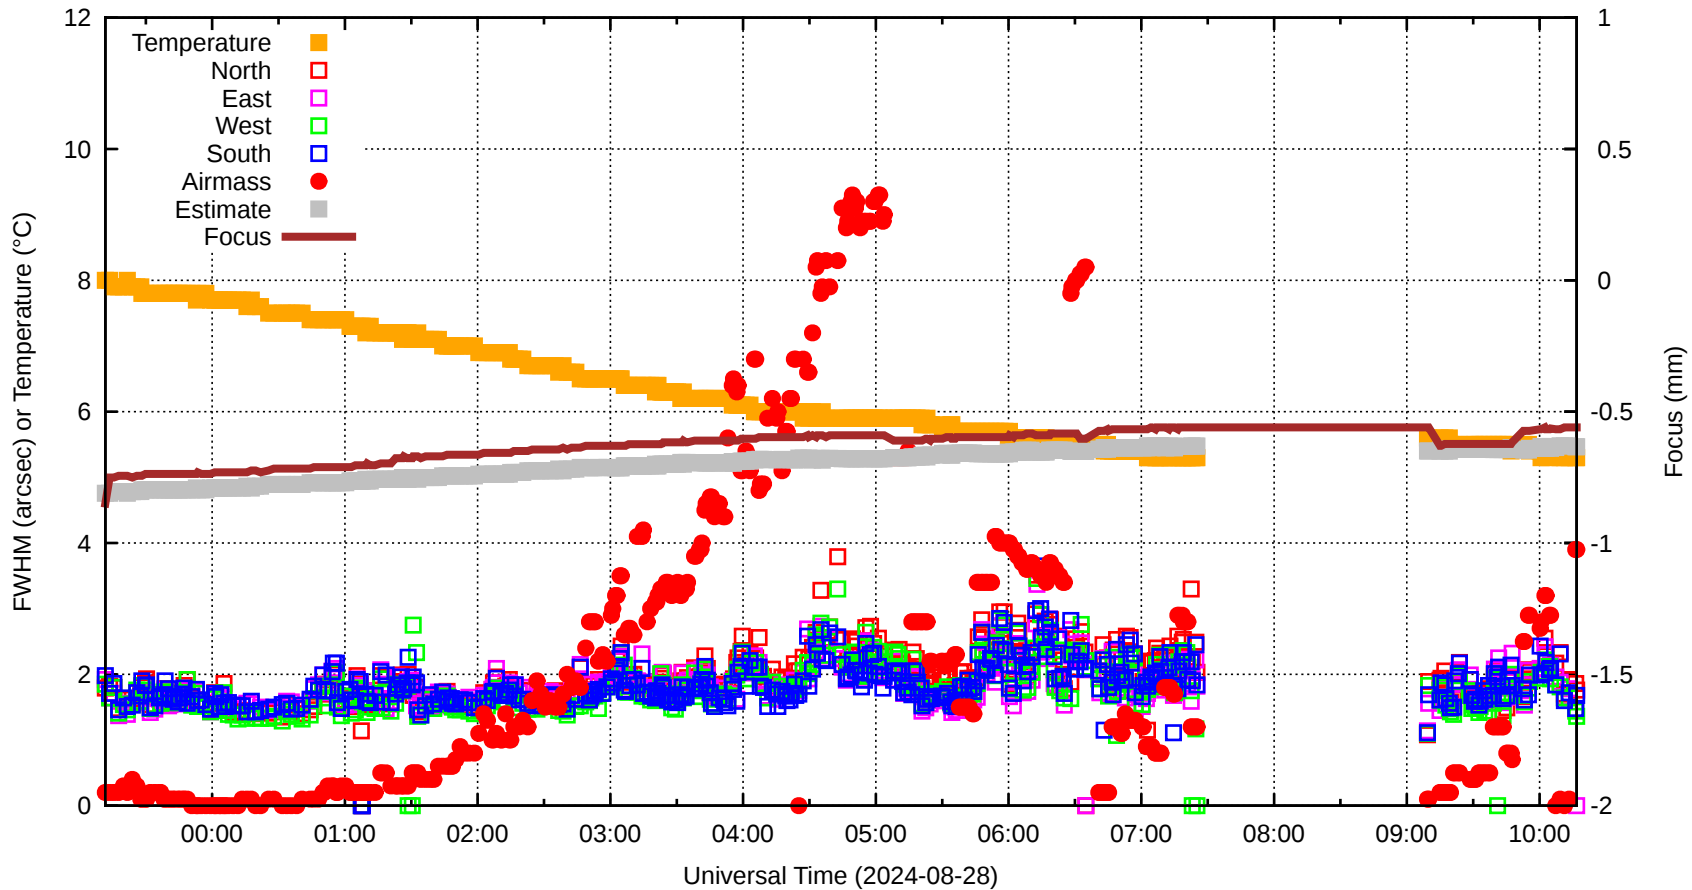

FFT (FWHM-FOCUS-TEMP) Monitoring

EST=-0.630 FOC=-0.560

0 0 0 0 0 0 0 0 0

0 0 0 0 0 0 0 0 0

0 0 0 0 0 0 0 0 0

0 0 0 0 0 0 0 0 0

0 0 0 0 0 0 0 0 0

0 0 0 0 0 0 0 0 0