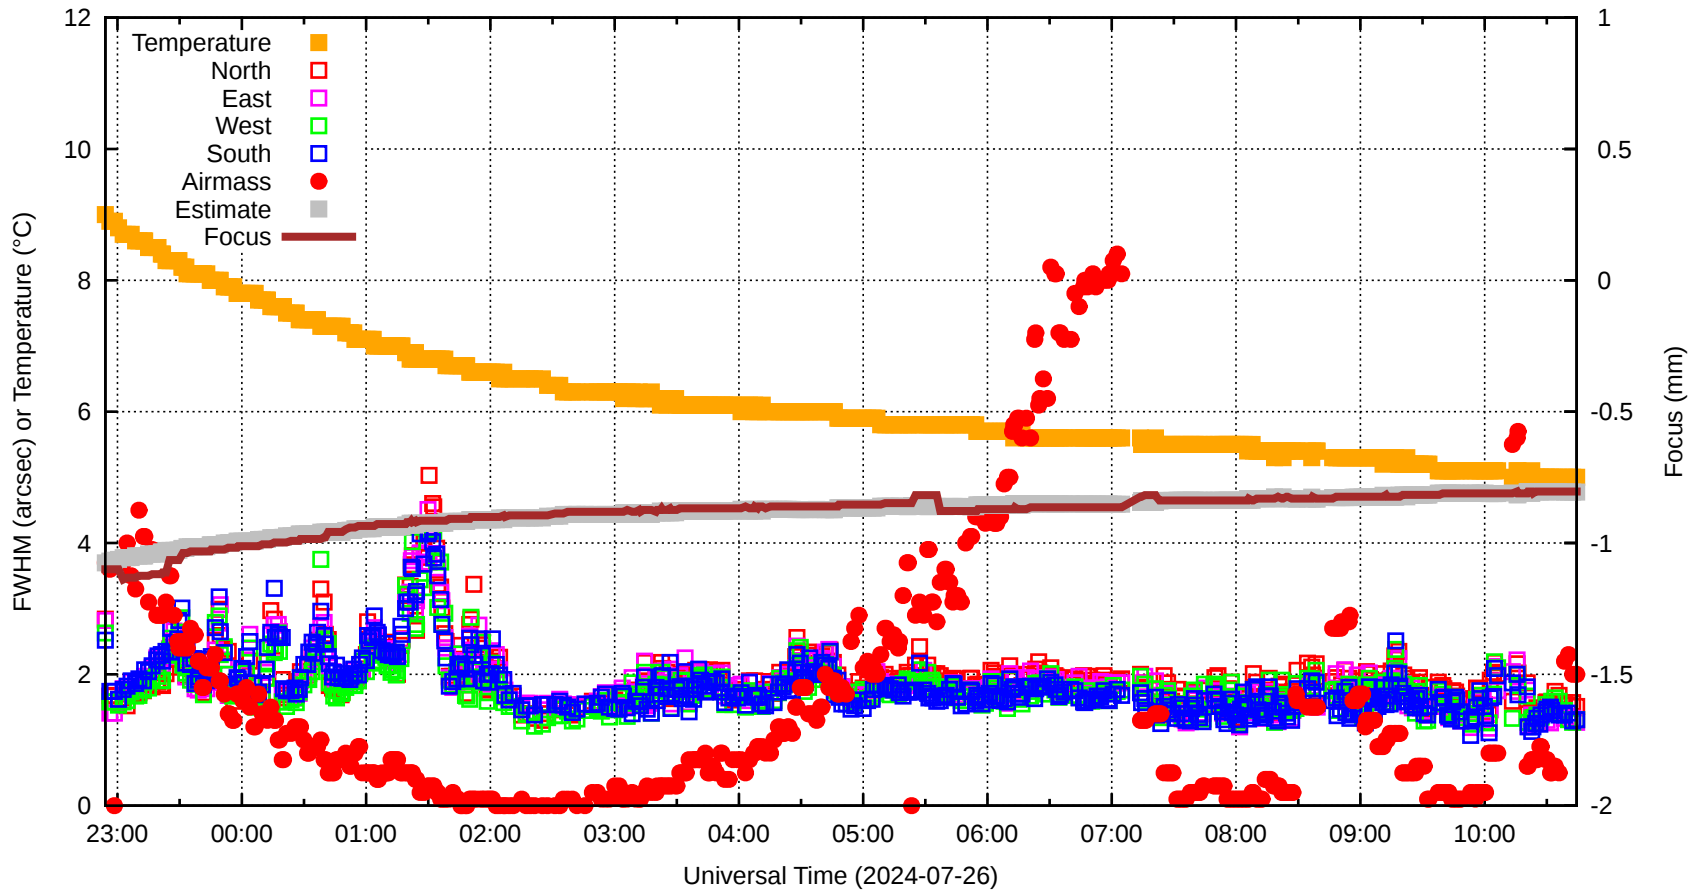

# FFT (FWHM-FOCUS-TEMP) Monitoring

EST=-0.804 FOC=-0.804

0

0

0

0

0

0