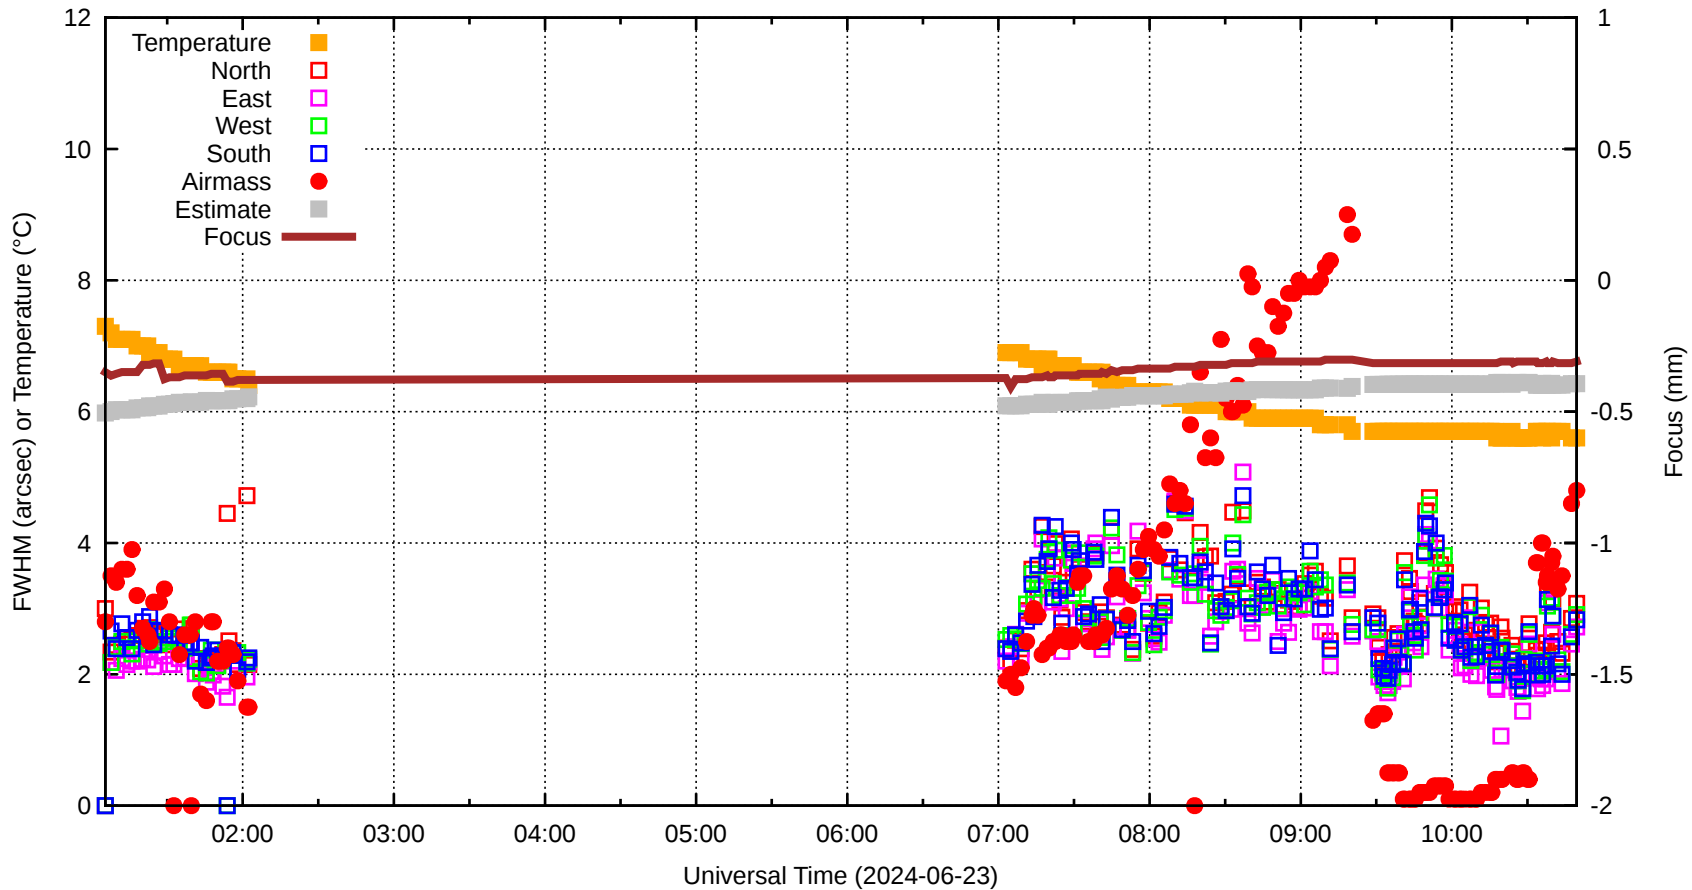

FFT (FWHM-FOCUS-TEMP) Monitoring

EST=-0.389 FOC=-0.309