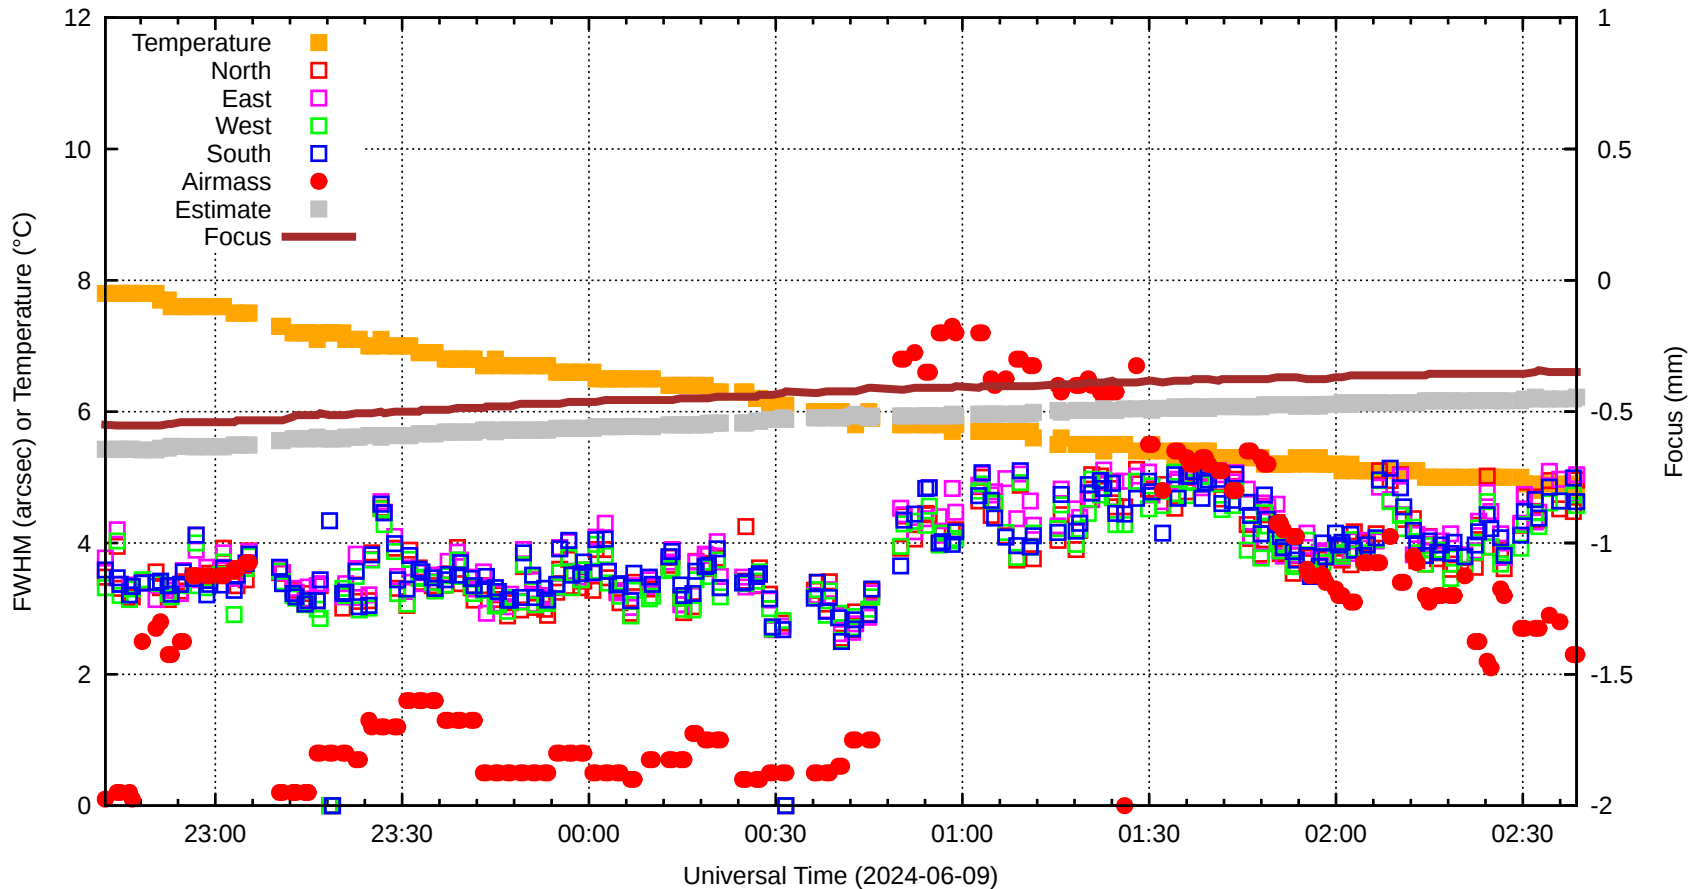

# FFT (FWHM-FOCUS-TEMP) Monitoring

EST=-0.442 FOC=-0.349

0 0 0 0 0 0 0 0 0

0 0 0 0 0 0 0 0 0

0 0 0 0 0 0 0 0 0

0 0 0 0 0 0 0 0 0

0 0 0 0 0 0 0 0 0

0 0 0 0 0 0 0 0 0