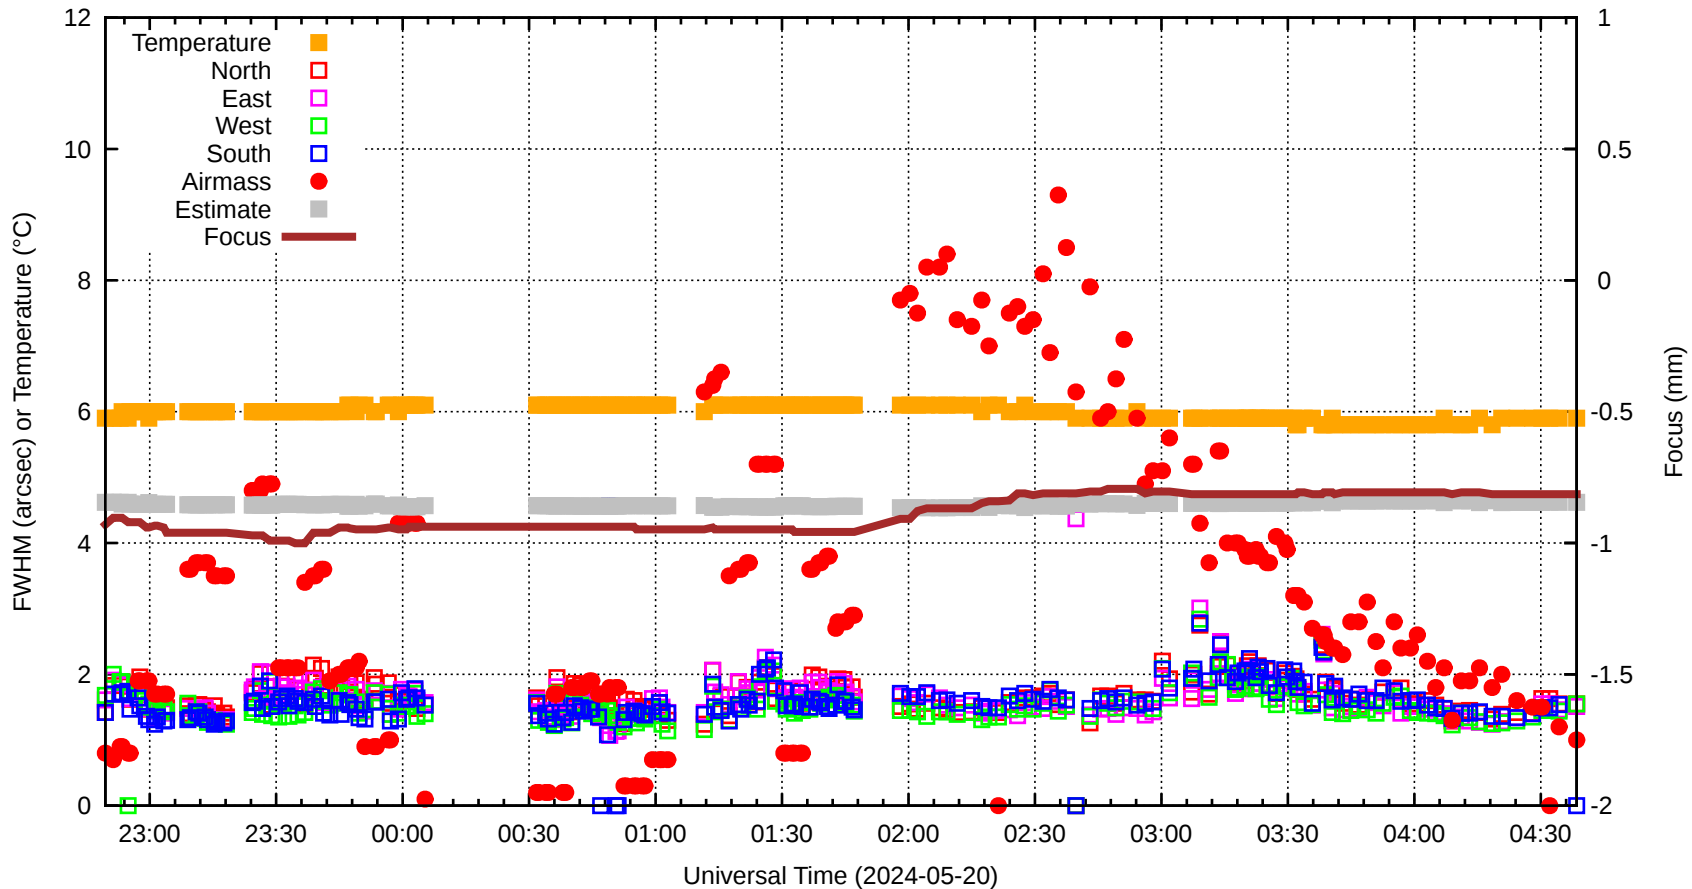

FFT (FWHM-FOCUS-TEMP) Monitoring

EST=-0.844 FOC=-0.814

0 0 0 0 0 0 0 0 0

0 0 0 0 0 0 0 0 0

0 0 0 0 0 0 0 0 0

0 0 0 0 0 0 0 0 0

0 0 0 0 0 0 0 0 0

0 0 0 0 0 0 0 0 0