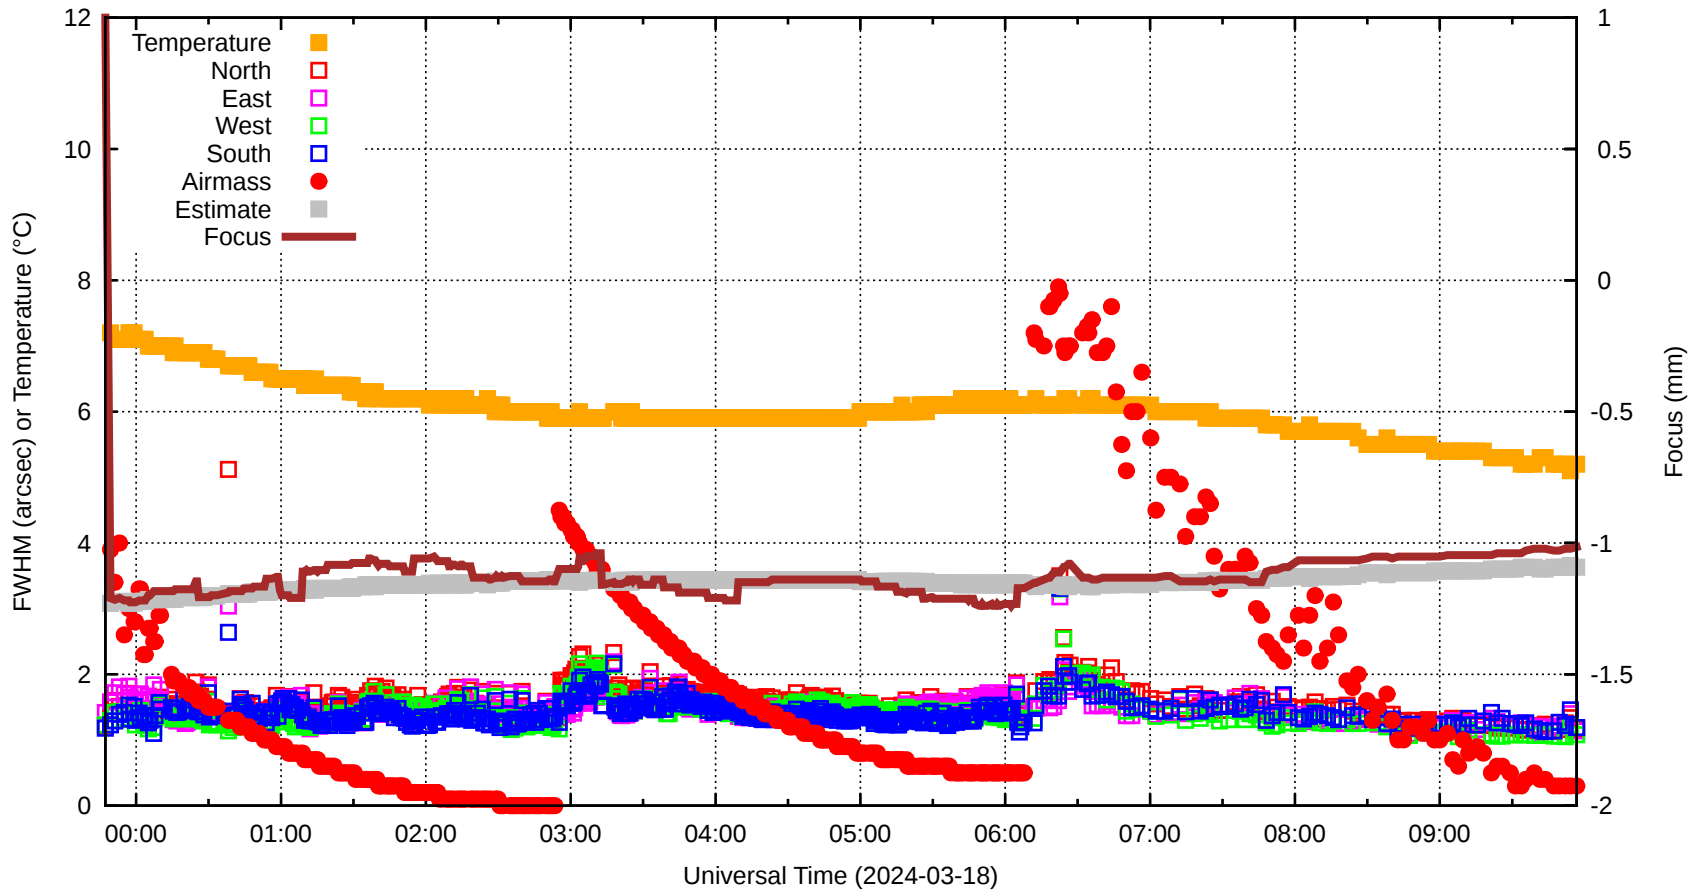

FFT (FWHM-FOCUS-TEMP) Monitoring

EST=-1.092 FOC=-1.015

0 0 0 0 0 0 0 0 0

0

0

0

0

0