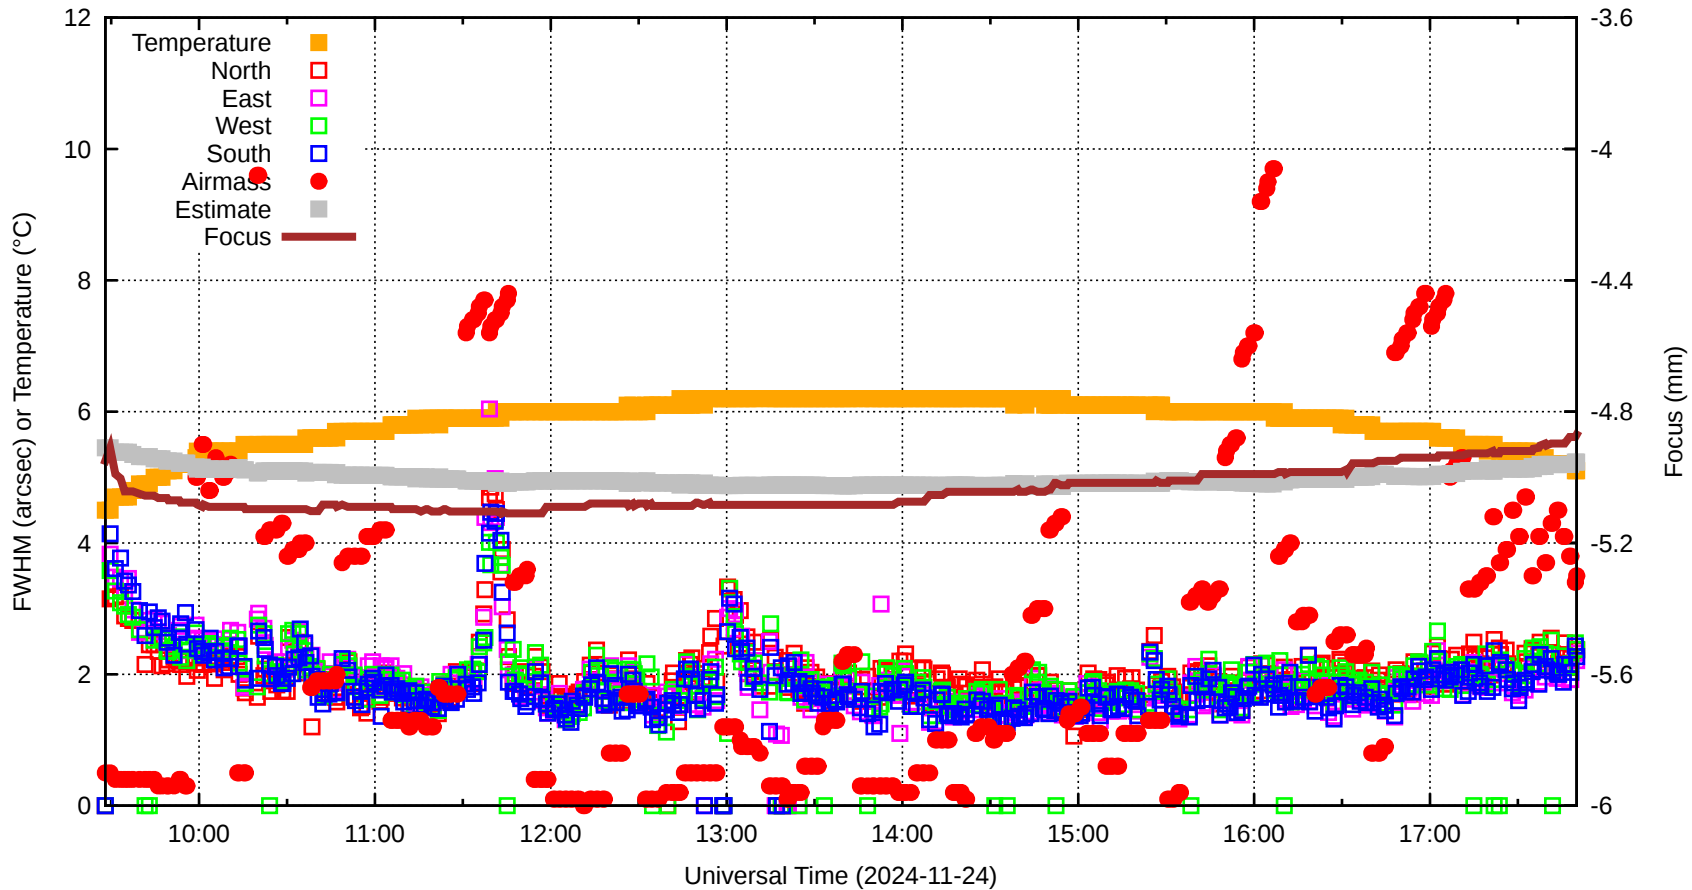

FFT (FWHM-FOCUS-TEMP) Monitoring

EST=-4.950 FOC=-4.870