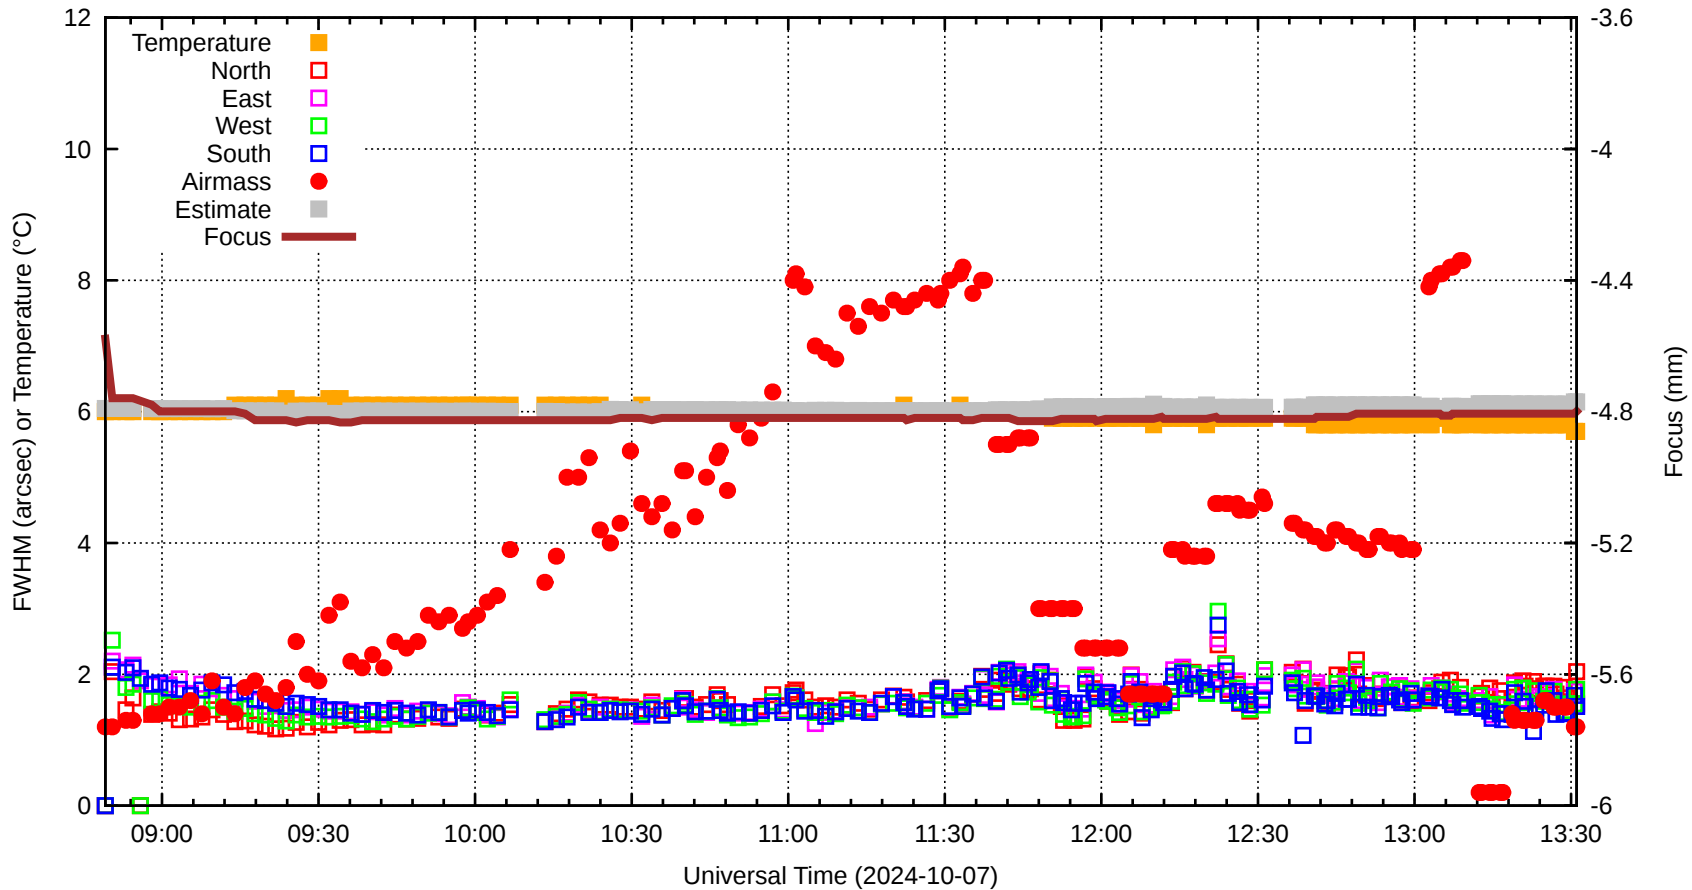

FFT (FWHM-FOCUS-TEMP) Monitoring

EST=-4.769 FOC=-4.799

sdN=0.0

fwN=0.00

sdE=0.0

20241007T084909.0001.fits

sdW=0.0

SecZ=1.12