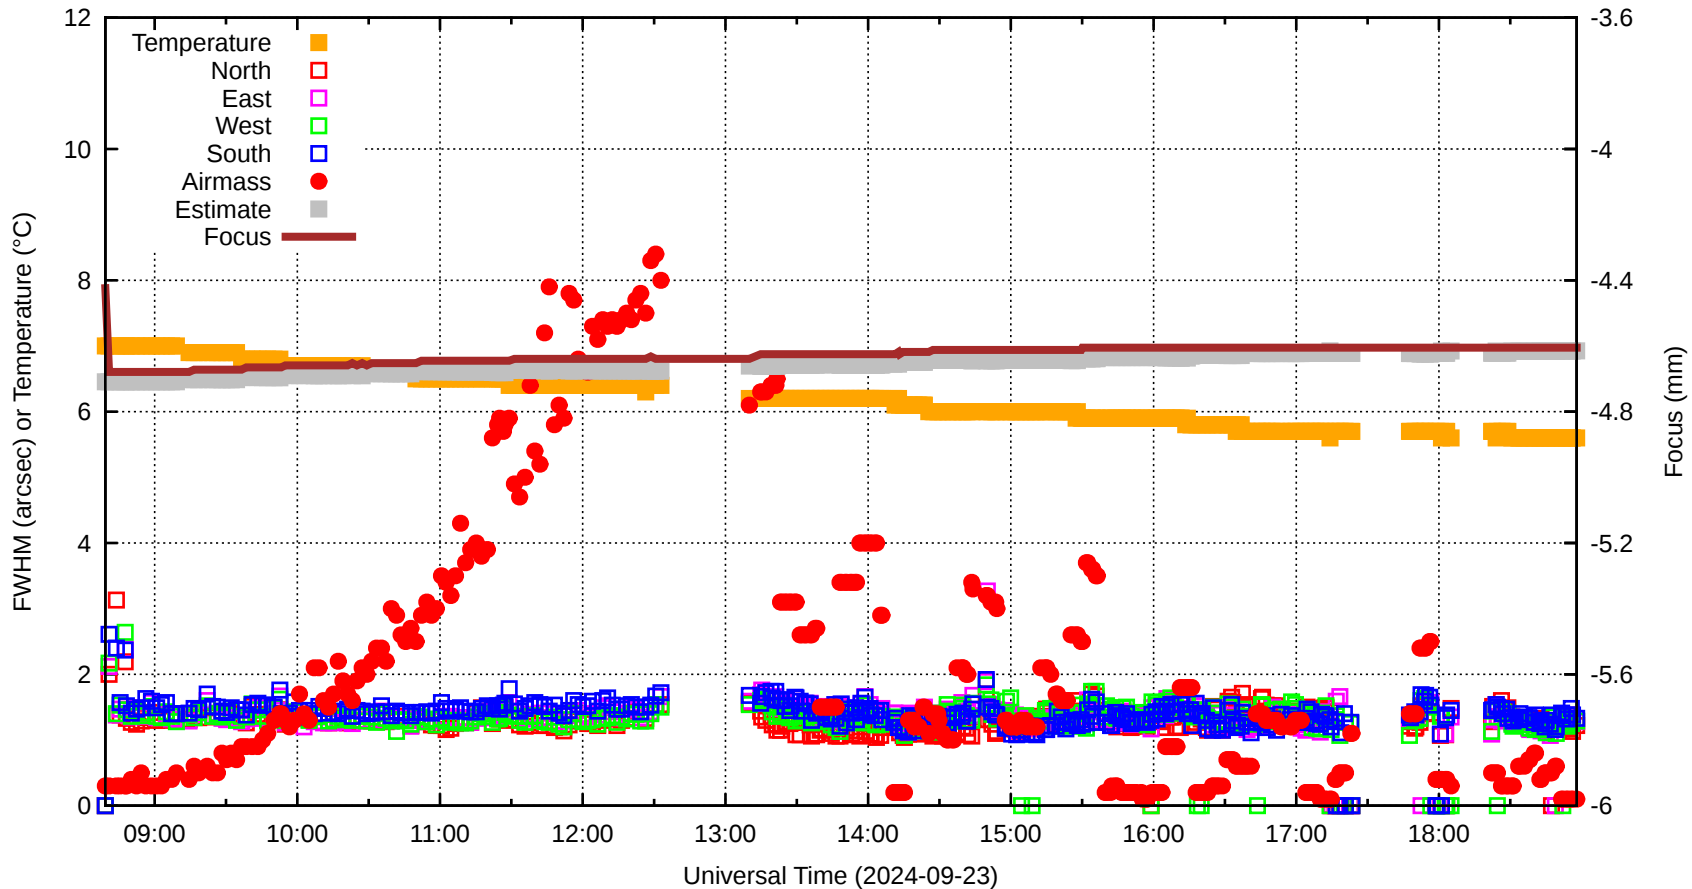

FFT (FWHM-FOCUS-TEMP) Monitoring

EST=-4.615 FOC=-4.605

sdN=0.0

fwN=0.00

sdE=0.0

20240923T083917.0001.fits

sdW=0.0

SecZ=1.03