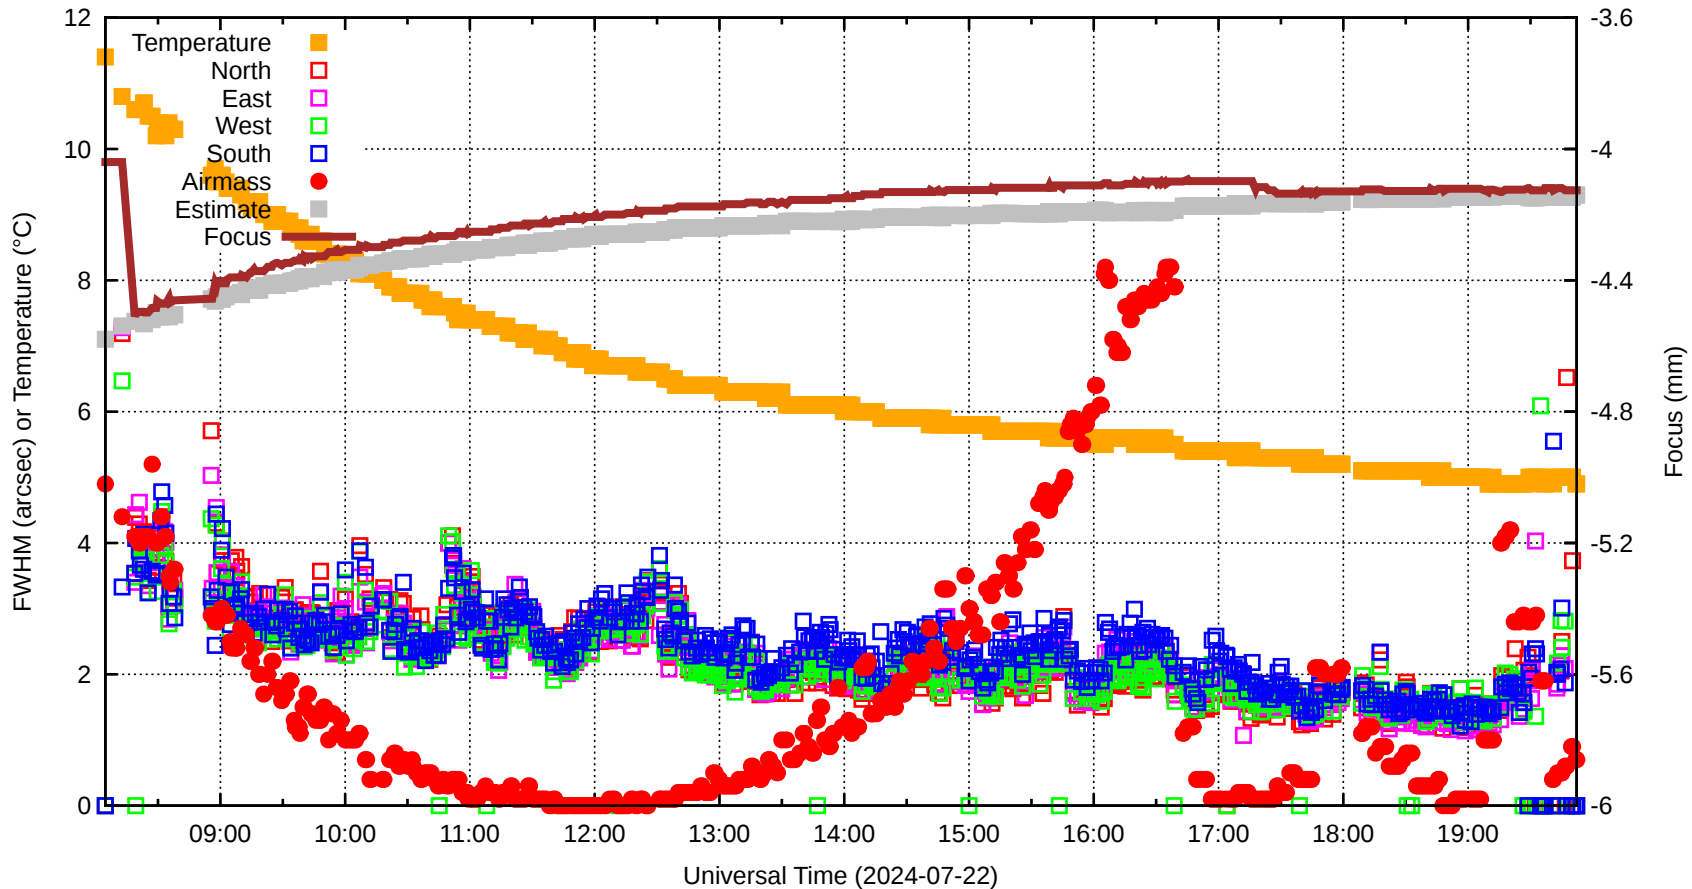

FFT (FWHM-FOCUS-TEMP) Monitoring

EST=-4.139 FOC=-4.126