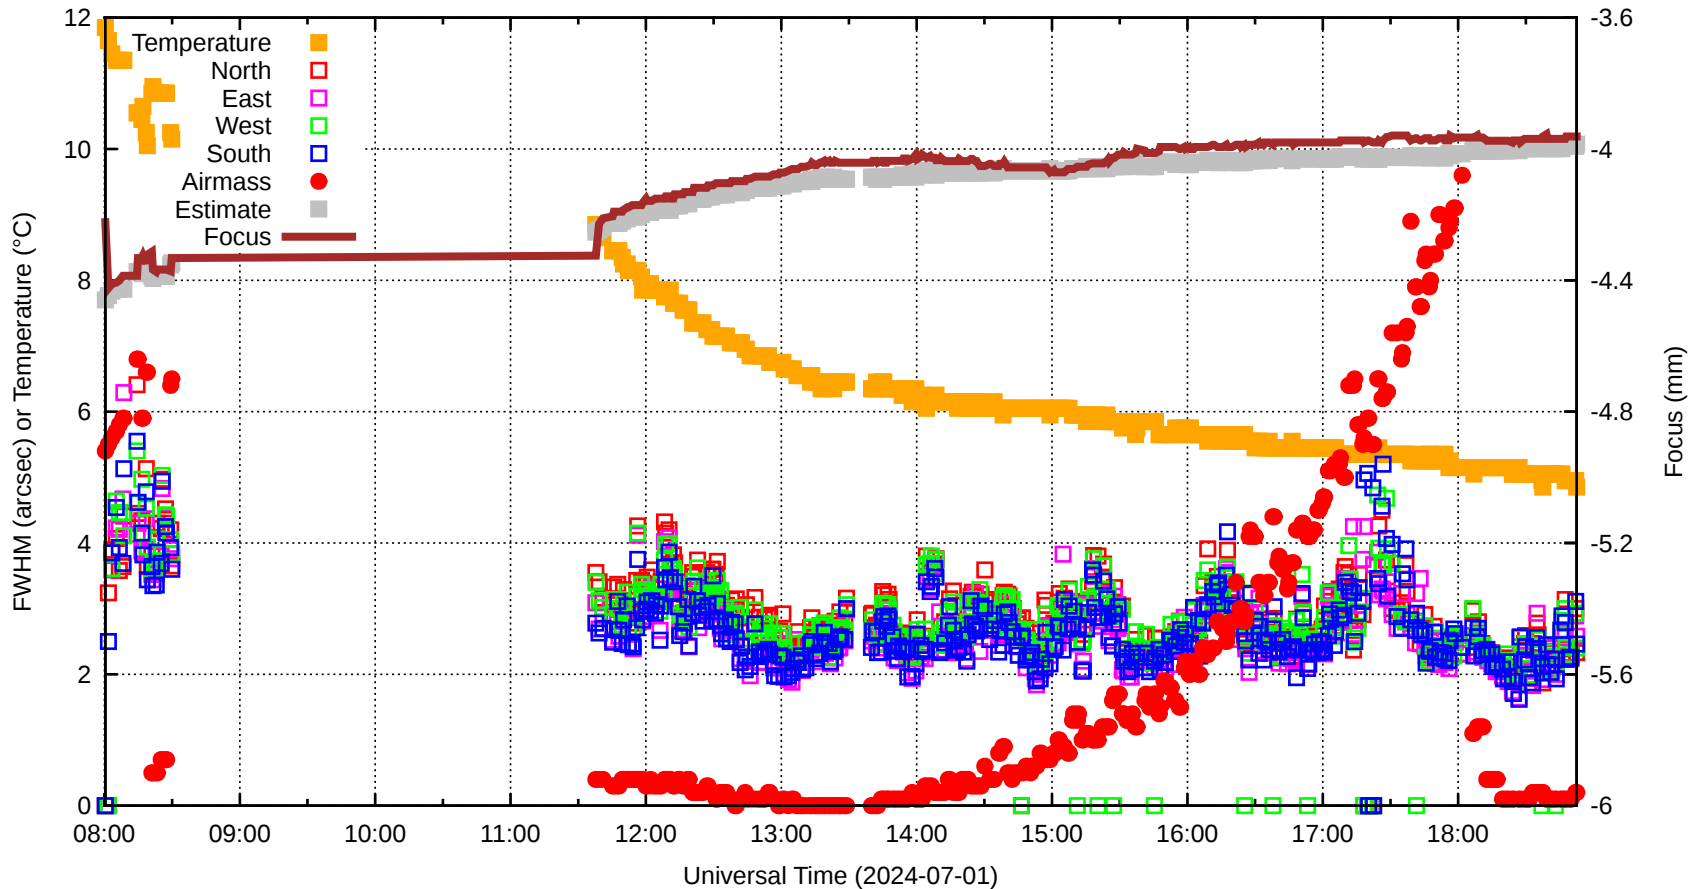

FFT (FWHM-FOCUS-TEMP) Monitoring

EST=-3.985 FOC=-3.962

sdN=0.0

fwN=0.00

sdE=0.0

20240701T080024.0001.fits

sdW=0.0

SecZ=1.54