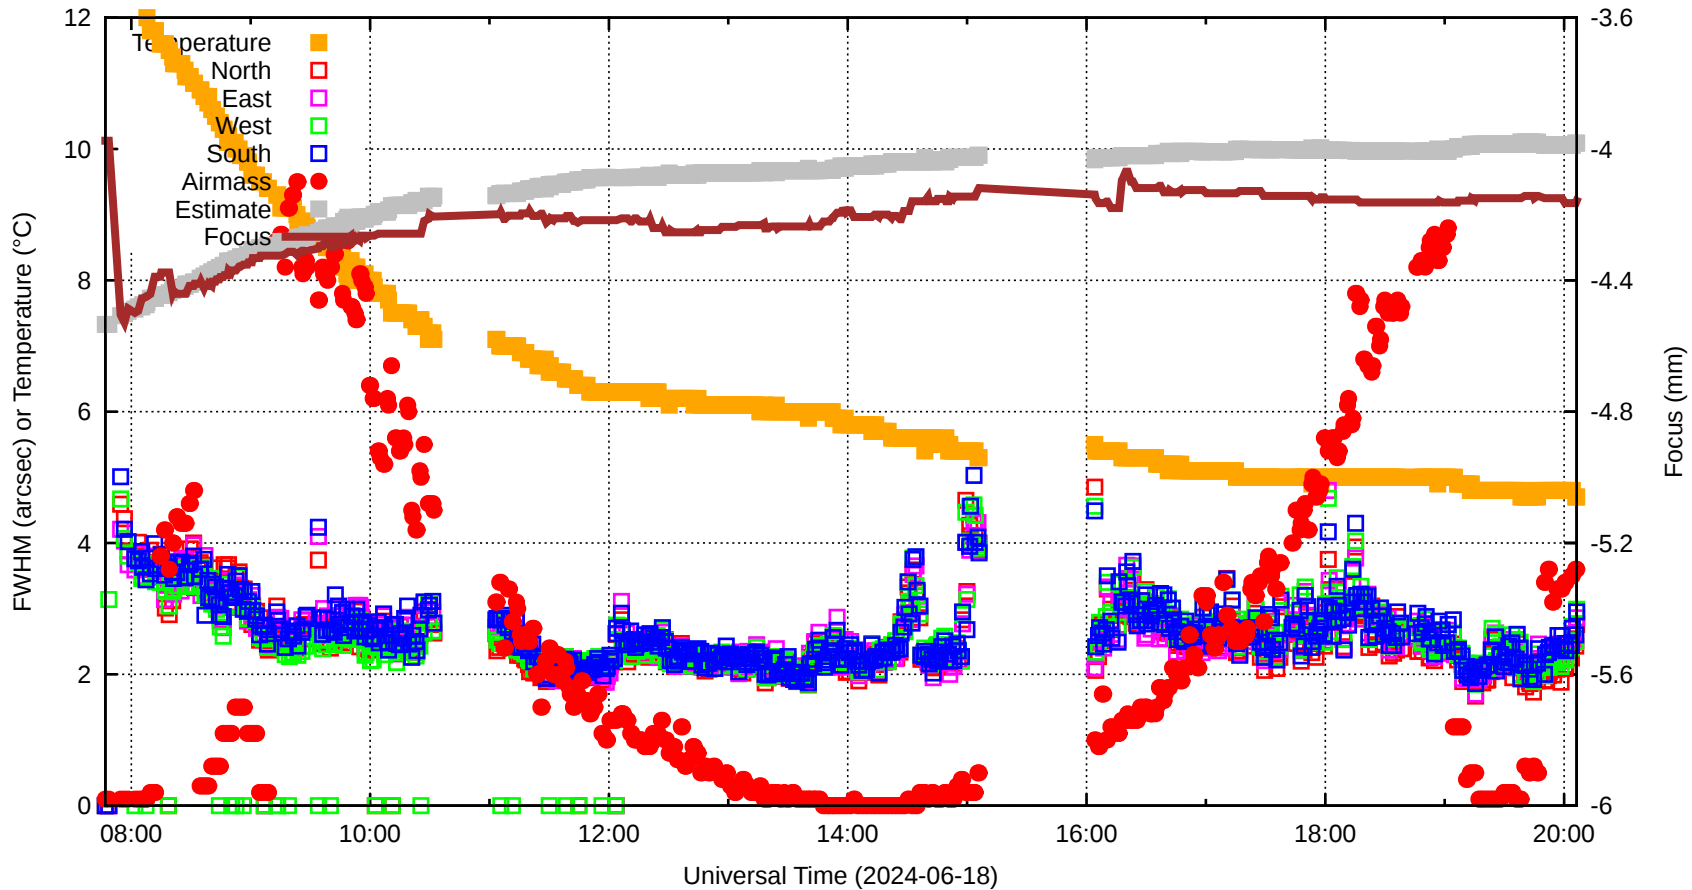

# FFT (FWHM-FOCUS-TEMP) Monitoring

EST=-3.978 FOC=-4.158

sdN=0.0

fwN=0.00

sdE=0.0

20240618T074658.0001.fits

sdW=0.0

SecZ=1.01