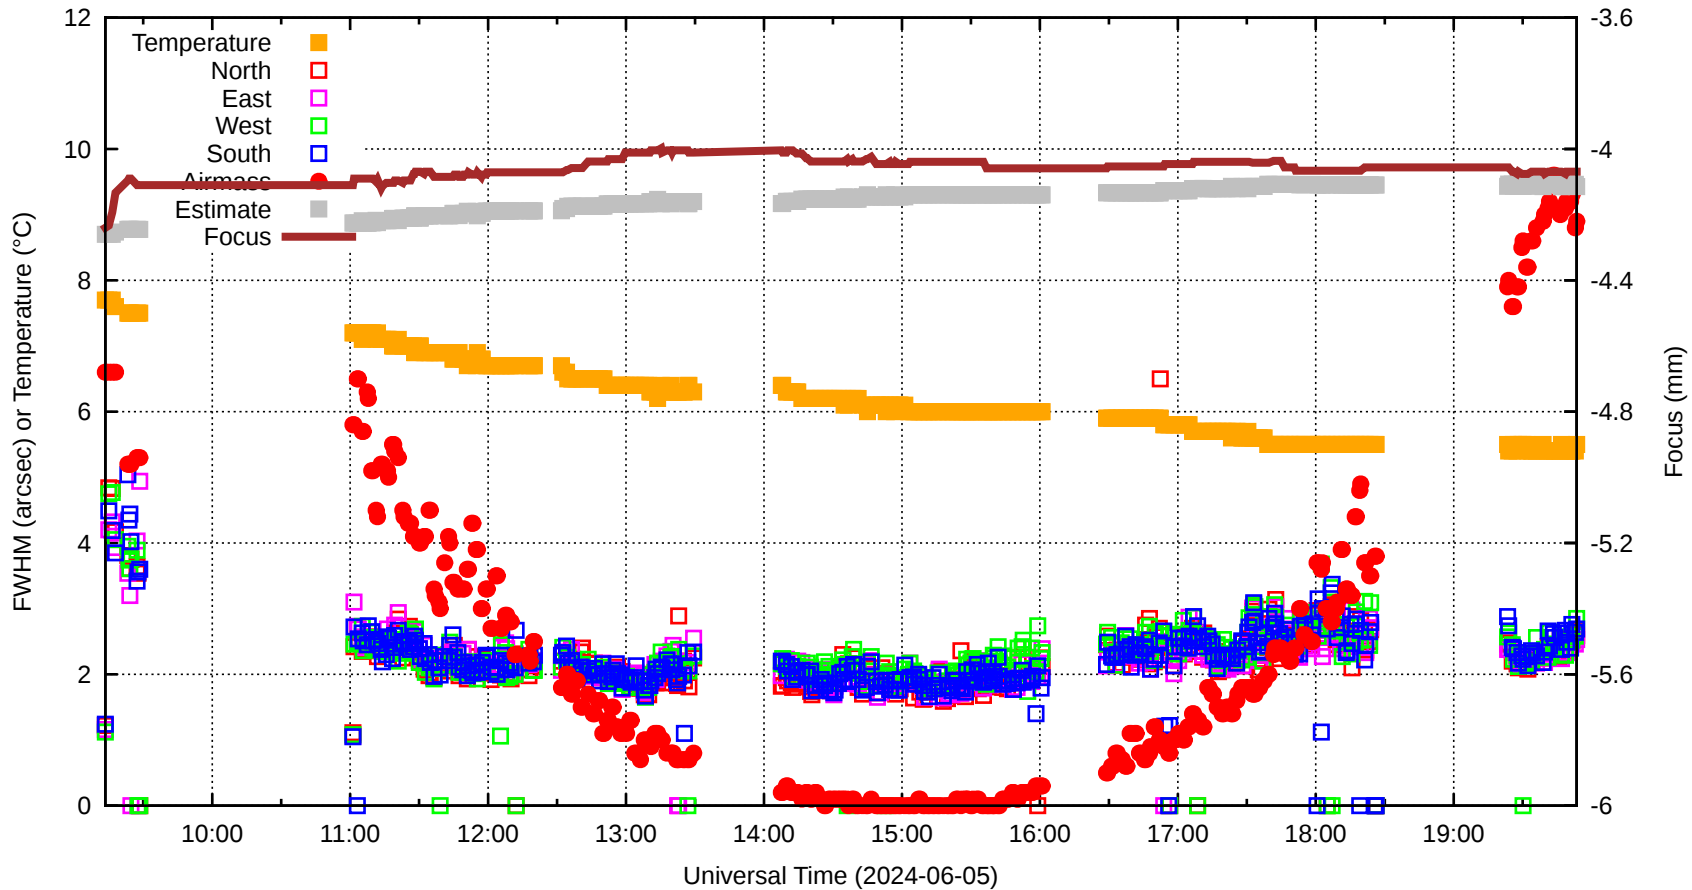

FFT (FWHM-FOCUS-TEMP) Monitoring

EST=-4.106 FOC=-4.069

0

0

0

0

0

0